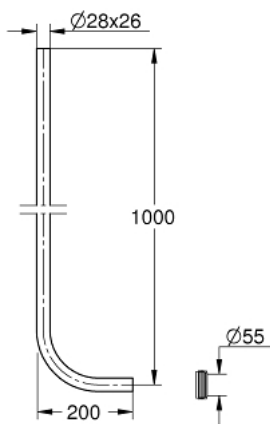

37 108 000 FLUSH PIPE

PRODUCT DESCRIPTION

- Colour: chrome
- for WC flush valve
- Ø 28 x 26 mm
- 1000 x 200 mm
- straight
- chrome plated
- material: chrome plated brass
- without flush pipe fixing device
- for distance to the wall 15 - 85 mm
- connector