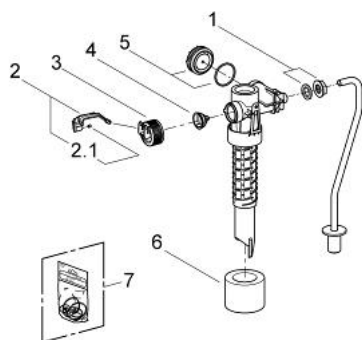

### PRODUCT DESCRIPTION

- Colour: chrome
- 3/8"
- for high and low level cisterns, made of ceramic, plastic or cast iron
- without adapter for the pipe connection
- cap, restrictor
- \*\*) max. shortening 100 mm

### SPARE PARTS

- 1: Inlet adaptor (Spare part-nr. 43262000)
- 2: Lever (Spare part-nr. 43734000)
- 2.1: Seal (Spare part-nr. 4377000M)
- 3: Valve head (Spare part-nr. 43536000)
- 4: Membrane (Spare part-nr. 4375800M)
- 5: Screw cap (Spare part-nr. 43735000)
- 6: Valve FLOAT, 5 pcs.. (Spare part-nr. 4379100M)
- 7: Set of seals (Spare part-nr. 43722000)\*