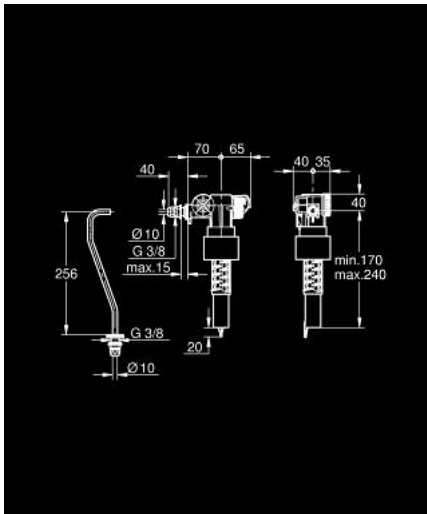

## 37 093 000 FILLING VALVE

### PRODUCT DESCRIPTION

- Colour: chrome
- 3/8"
- for high and low level cisterns, made of ceramic, plastic or cast iron
- without adapter for the pipe connection
- cap, restrictor
- \*\*) max. shortening 100 mm

### SPARE PARTS

- 1: Inlet adaptor (Spare part-nr. 43262000)
- 2: Lever (Spare part-nr. 43734000)
- 2.1: Seal (Spare part-nr. 4377000M)
- 3: Valve head (Spare part-nr. 43536000)
- 4: Membrane (Spare part-nr. 4375800M)
- 5: Screw cap (Spare part-nr. 43735000)
- 6: Valve FLOAT, 5 pcs.. (Spare part-nr. 4379100M)
- 7: Set of seals (Spare part-nr. 43722000)\*