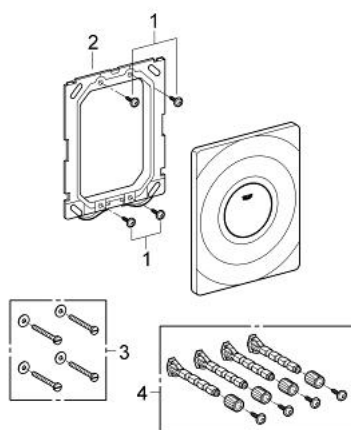

37 063 000 SURF FLUSH PLATE

PRODUCT DESCRIPTION

- Colour: chrome
- 156 x 197 mm
- manual activation
- push button actuation
- material: ABS
- GROHE LongLife finish

37 063 000 SURF FLUSH PLATE

SPARE PARTS

- 1: Screw (Spare part-nr. 6636200M)
- 2: Mounting frame (Spare part-nr. 43207000)
- 3: Fixing set (Spare part-nr. 4308500M)*
- 4: Fixing set (Spare part-nr. 4215800M)*