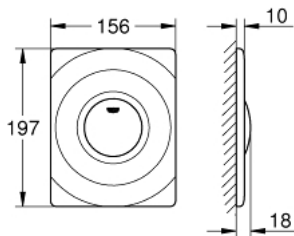

37 063 000 SURF FLUSH PLATE

PRODUCT DESCRIPTION

- Colour: chrome
- 156 x 197 mm
- manual activation
- push button actuation
- material: ABS
- GROHE LongLife finish

37 063 000 SURF FLUSH PLATE

SPARE PARTS

- 1: Screw (Spare part-nr. 6636200M)
- 2: Mounting frame (Spare part-nr. 43207000)
- 3: Fixing set (Spare part-nr. 4308500M)*
- 4: Fixing set (Spare part-nr. 4215800M)*