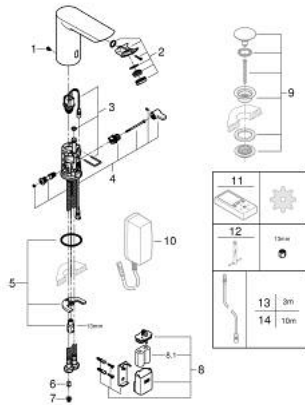

## 36 451 000 BAU COSMOPOLITAN E INFRA-RED ELECTRONIC BASIN MIXER 1/2" WITH MIXING DEVICE AND TEMPERATURE LIMITER

### SPARE PARTS

- 1: Screws (Spare part-nr. 4283100M)
  - 2: Mousseur (Spare part-nr. 42582000)
  - 3: Solenoid valve (Spare part-nr. 42479000)
  - 4: Lever (Spare part-nr. 42581000)
  - 5: Shank mounting kit (Spare part-nr. 46249000)
  - 6: Non-return valve (Spare part-nr. 4257200M)
  - 7: Filter (Spare part-nr. 4241300M)
  - 8: Battery housing with battery (Spare part-nr. 42393000)
  - 8.1: Battery (Spare part-nr. 42886000)
  - 9: Waste set with push-open plug (Spare part-nr. 65807000)\*
  - 10: Mains adaptor (Spare part-nr. 42388000)\*
  - 11: Remote control (Spare part-nr. 36407001)\*
  - 12: Mounting wrench (Spare part-nr. 19017000)\*
  - 13: Power extension cable (Spare part-nr. 36340000)\*
  - 14: Power extension cable (Spare part-nr. 36341000)\*
- \* Optional accessories