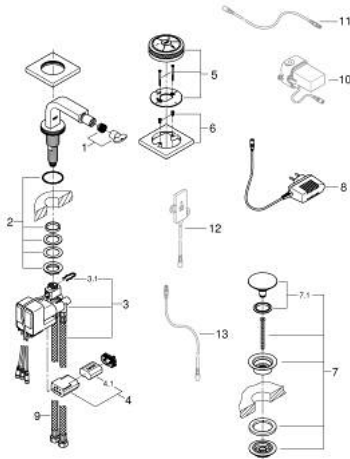

36 346 000 ALLURE F-DIGITAL DIGITAL BIDET MIXER

PRODUCT DESCRIPTION

- Colour: chrome
- including digital mixing device
- single hole installation
- Digital Controller - intuitive multifunctional operating unit
- - Wireless technology
- - Temperature and flow control
- - Pause-function
- - Memory function
- - LED ring
- digital mixing device
- - digital controlled valves
- - integrated temperature sensor
- default setting configurable during installation:
- - automatic safety shut-off after 60 sec.
- GROHE LongLife finish
- GROHE EcoJoy - less water, perfect flow
- ball-joint mousseur
- Push-open waste set 1 1/4"
- flexible connection hoses
- incl. plug power supply 65 790 000
- minimum pressure 1.0 bar
- requires built-in power supply 36 078 000

36 346 000 ALLURE F-DIGITAL DIGITAL BIDET MIXER

SPARE PARTS

- 1: Mousseur (Spare part-nr. 13989000)
 - 2: Shank fastening assembly M28 x 1,5 (Spare part-nr. 45025000)
 - 3: Mixing device (Spare part-nr. 48163000)
 - 3.1: Fixing clamp (Spare part-nr. 6554100M)
 - 4: Battery housing with battery (Spare part-nr. 42393000)
 - 4.1: Battery (Spare part-nr. 42886000)
 - 5: Digital controller
 - Remote controller for bath or shower (Spare part-nr. 36309000)
 - 6: Holder plate for Digital Controller (Spare part-nr. 40710000)
 - 7: Waste set with push-open plug (Spare part-nr. 65807000)
 - 7.1: Nipple (Spare part-nr. 45986000)
 - 8: Plug power supply 230 V (Spare part-nr. 65790000)
 - 9: Connection hose (Spare part-nr. 46255000)
 - 10: Plug power supply 110-240 V (Spare part-nr. 36078000)*
 - 11: Connection wire (Spare part-nr. 47727000)*
 - 12: Transceiver (Spare part-nr. 36356000)*
 - 13: Connection wire (Spare part-nr. 65815000)*
- * Optional accessories