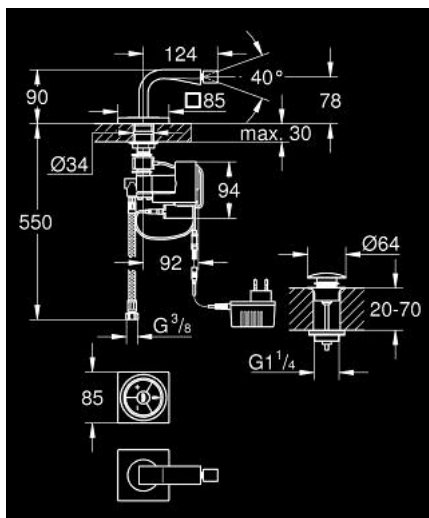

36 346 000 ALLURE F-DIGITAL DIGITAL BIDET MIXER

PRODUCT DESCRIPTION

- Colour: chrome
- including digital mixing device
- single hole installation
- Digital Controller - intuitive multifunctional operating unit
- - Wireless technology
- - Temperature and flow control
- - Pause-function
- - Memory function
- - LED ring
- digital mixing device
- - digital controlled valves
- - integrated temperature sensor
- default setting configurable during installation:
- - automatic safety shut-off after 60 sec.
- GROHE LongLife finish
- GROHE EcoJoy - less water, perfect flow
- ball-joint mousseur
- Push-open waste set 1 1/4"
- flexible connection hoses
- incl. plug power supply 65 790 000
- minimum pressure 1.0 bar
- requires built-in power supply 36 078 000

36 346 000 ALLURE F-DIGITAL DIGITAL BIDET MIXER

SPARE PARTS

- 1: Mousseur (Spare part-nr. 13989000)
 - 2: Shank fastening assembly M28 x 1,5 (Spare part-nr. 45025000)
 - 3: Mixing device (Spare part-nr. 48163000)
 - 3.1: Fixing clamp (Spare part-nr. 6554100M)
 - 4: Battery housing with battery (Spare part-nr. 42393000)
 - 4.1: Battery (Spare part-nr. 42886000)
 - 5: Digital controller
 - Remote controller for bath or shower (Spare part-nr. 36309000)
 - 6: Holder plate for Digital Controller (Spare part-nr. 40710000)
 - 7: Waste set with push-open plug (Spare part-nr. 65807000)
 - 7.1: Nipple (Spare part-nr. 45986000)
 - 8: Plug power supply 230 V (Spare part-nr. 65790000)
 - 9: Connection hose (Spare part-nr. 46255000)
 - 10: Plug power supply 110-240 V (Spare part-nr. 36078000)*
 - 11: Connection wire (Spare part-nr. 47727000)*
 - 12: Transceiver (Spare part-nr. 36356000)*
 - 13: Connection wire (Spare part-nr. 65815000)*
- * Optional accessories