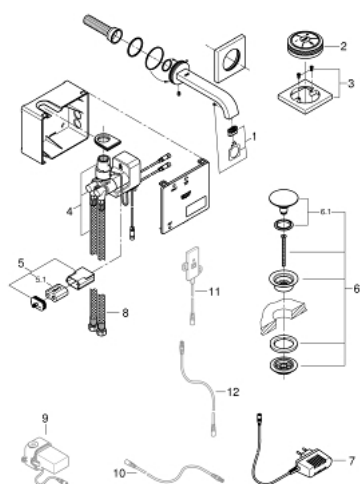

36 343 000 ALLURE F-DIGITAL DIGITAL BASIN MIXER S-SIZE

PRODUCT DESCRIPTION

- Colour: chrome
- including digital mixing device
- wall mounted
- Digital Controller - intuitive multifunctional operating unit
- - Wireless technology
- - Temperature and flow control
- - Pause-function
- - Memory function
- - LED ring
- digital mixing device
- - digital controlled valves
- - integrated temperature sensor
- default setting configurable during installation:
- - automatic safety shut-off after 60 sec.
- GROHE LongLife finish
- GROHE EcoJoy - less water, perfect flow
- spout with mousseur
- projection 167 mm
- Push-open waste set 1 1/4"
- incl. plug power supply 65 790 000
- minimum pressure 1.0 bar
- requires built-in power supply 36 078 000

36 343 000 ALLURE F-DIGITAL DIGITAL BASIN MIXER S-SIZE

SPARE PARTS

- 1: Mousseur (Spare part-nr. 13220000)
- 2: Digital controller
- Remote controller for bath or shower (Spare part-nr. 36309000)
- 3: Holder plate for Digital Controller (Spare part-nr. 40710000)
- 4: Mixing device (Spare part-nr. 48164000)
- 5: Battery housing with battery (Spare part-nr. 42393000)
- 5.1: Battery (Spare part-nr. 42886000)
- 6: Waste set with push-open plug (Spare part-nr. 65807000)
- 6.1: Nipple (Spare part-nr. 45986000)
- 7: Plug power supply 230 V (Spare part-nr. 65790000)
- 8: Connection hose (Spare part-nr. 46255000)
- 9: Plug power supply 110-240 V (Spare part-nr. 36078000)*
- 10: Connection wire (Spare part-nr. 47727000)*
- 11: Transceiver (Spare part-nr. 36356000)*
- 12: Connection wire (Spare part-nr. 65815000)*