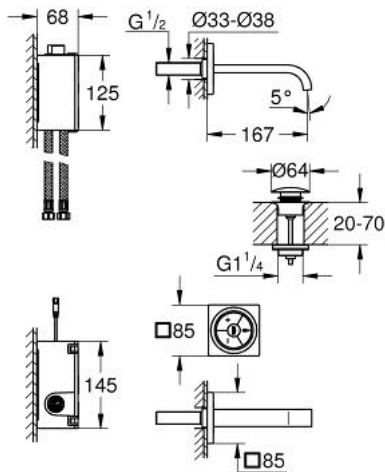

36 343 000 ALLURE F-DIGITAL DIGITAL BASIN MIXER S-SIZE

PRODUCT DESCRIPTION

- Colour: chrome
- including digital mixing device
- wall mounted
- Digital Controller - intuitive multifunctional operating unit
- - Wireless technology
- - Temperature and flow control
- - Pause-function
- - Memory function
- - LED ring
- digital mixing device
- - digital controlled valves
- - integrated temperature sensor
- default setting configurable during installation:
- - automatic safety shut-off after 60 sec.
- GROHE LongLife finish
- GROHE EcoJoy - less water, perfect flow
- spout with mousseur
- projection 167 mm
- Push-open waste set 1 1/4"
- incl. plug power supply 65 790 000
- minimum pressure 1.0 bar
- requires built-in power supply 36 078 000

36 343 000 ALLURE F-DIGITAL DIGITAL BASIN MIXER S-SIZE

SPARE PARTS

- 1: Mousseur (Spare part-nr. 13220000)
- 2: Digital controller
- Remote controller for bath or shower (Spare part-nr. 36309000)
- 3: Holder plate for Digital Controller (Spare part-nr. 40710000)
- 4: Mixing device (Spare part-nr. 48164000)
- 5: Battery housing with battery (Spare part-nr. 42393000)
- 5.1: Battery (Spare part-nr. 42886000)
- 6: Waste set with push-open plug (Spare part-nr. 65807000)
- 6.1: Nipple (Spare part-nr. 45986000)
- 7: Plug power supply 230 V (Spare part-nr. 65790000)
- 8: Connection hose (Spare part-nr. 46255000)
- 9: Plug power supply 110-240 V (Spare part-nr. 36078000)*
- 10: Connection wire (Spare part-nr. 47727000)*
- 11: Transceiver (Spare part-nr. 36356000)*
- 12: Connection wire (Spare part-nr. 65815000)*