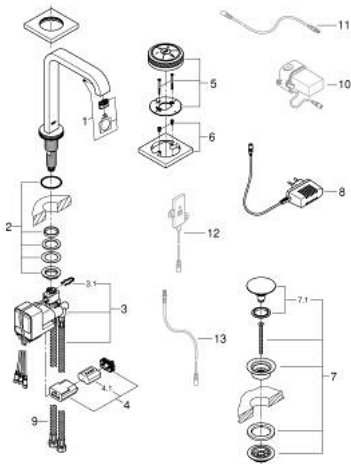

## 36 342 000 ALLURE F-DIGITAL DIGITAL BASIN MIXER L-SIZE

### PRODUCT DESCRIPTION

- Colour: chrome
- including digital mixing device
- single hole installation
- Digital Controller - intuitive multifunctional operating unit
- - Wireless technology
- - Temperature and flow control
- - Pause-function
- - Memory function
- - LED ring
- digital mixing device
- - digital controlled valves
- - integrated temperature sensor
- default setting configurable during installation:
- - automatic safety shut-off after 60 sec.
- GROHE LongLife finish
- GROHE EcoJoy - less water, perfect flow
- spout with mousseur
- Push-open waste set 1 1/4"
- flexible connection hoses
- incl. plug power supply 65 790 000
- minimum pressure 1.0 bar
- requires built-in power supply 36 078 000

### SPARE PARTS

- 1: Mousseur (Spare part-nr. 13220000)
  - 2: Shank fastening assembly M28 x 1,5 (Spare part-nr. 45025000)
  - 3: Mixing device (Spare part-nr. 48163000)
  - 3.1: Fixing clamp (Spare part-nr. 6554100M)
  - 4: Battery housing with battery (Spare part-nr. 42393000)
  - 4.1: Battery (Spare part-nr. 42886000)
  - 5: Digital controller
  - Remote controller for bath or shower (Spare part-nr. 36309000)
  - 6: Holder plate for Digital Controller (Spare part-nr. 40710000)
  - 7: Waste set with push-open plug (Spare part-nr. 65807000)
  - 7.1: Nipple (Spare part-nr. 45986000)
  - 8: Plug power supply 230 V (Spare part-nr. 65790000)
  - 9: Connection hose (Spare part-nr. 46255000)
  - 10: Plug power supply 110-240 V (Spare part-nr. 36078000)\*
  - 11: Connection wire (Spare part-nr. 47727000)\*
  - 12: Transceiver (Spare part-nr. 36356000)\*
  - 13: Connection wire (Spare part-nr. 65815000)\*
- \* Optional accessories