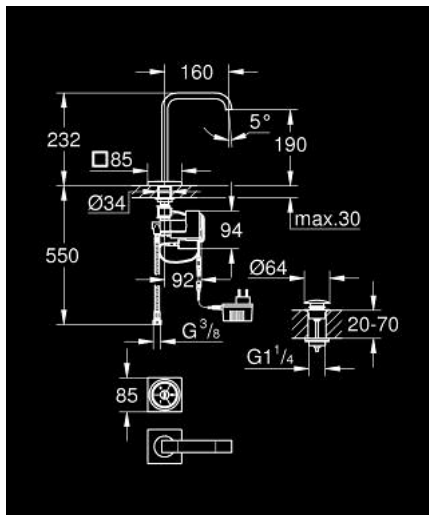

## 36 342 000 ALLURE F-DIGITAL DIGITAL BASIN MIXER L-SIZE

### PRODUCT DESCRIPTION

- Colour: chrome
- including digital mixing device
- single hole installation
- Digital Controller - intuitive multifunctional operating unit
- - Wireless technology
- - Temperature and flow control
- - Pause-function
- - Memory function
- - LED ring
- digital mixing device
- - digital controlled valves
- - integrated temperature sensor
- default setting configurable during installation:
- - automatic safety shut-off after 60 sec.
- GROHE LongLife finish
- GROHE EcoJoy - less water, perfect flow
- spout with mousseur
- Push-open waste set 1 1/4"
- flexible connection hoses
- incl. plug power supply 65 790 000
- minimum pressure 1.0 bar
- requires built-in power supply 36 078 000

### SPARE PARTS

- 1: Mousseur (Spare part-nr. 13220000)
  - 2: Shank fastening assembly M28 x 1,5 (Spare part-nr. 45025000)
  - 3: Mixing device (Spare part-nr. 48163000)
  - 3.1: Fixing clamp (Spare part-nr. 6554100M)
  - 4: Battery housing with battery (Spare part-nr. 42393000)
  - 4.1: Battery (Spare part-nr. 42886000)
  - 5: Digital controller
  - Remote controller for bath or shower (Spare part-nr. 36309000)
  - 6: Holder plate for Digital Controller (Spare part-nr. 40710000)
  - 7: Waste set with push-open plug (Spare part-nr. 65807000)
  - 7.1: Nipple (Spare part-nr. 45986000)
  - 8: Plug power supply 230 V (Spare part-nr. 65790000)
  - 9: Connection hose (Spare part-nr. 46255000)
  - 10: Plug power supply 110-240 V (Spare part-nr. 36078000)\*
  - 11: Connection wire (Spare part-nr. 47727000)\*
  - 12: Transceiver (Spare part-nr. 36356000)\*
  - 13: Connection wire (Spare part-nr. 65815000)\*
- \* Optional accessories