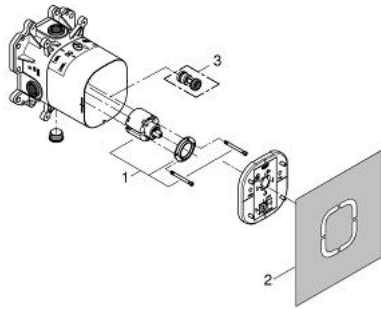

## 35 501 000 RAPIDO E UNIVERSAL SINGLE-LEVER MIXER FOR CONCEALED INSTALLATION

### PRODUCT DESCRIPTION

- for use with bath- and shower-mixer
- without finishing trim set
- flat installation depth 70 mm - 100 mm
- easy to install, premounted and tested unit
- GROHE SilkMove 46 mm ceramic cartridge
- adjustable flow rate limiter
- safe to install, stable built-in-box and protective cap
- fixation options for solid walls and dry cladding
- wall sealing
- all connectors 1/2", with identification marking
- diverter for bath-mixer in finishing trim set
- body of DR brass
- noise classification 1 in accordance with DIN4109
- minimum pressure 1.0 bar

### SPARE PARTS

1: Cartridge (Spare part-nr. 46048000)

2: Seal kit (Spare part-nr. 48263000)

3: Safety combination (EN 1717) (Spare part-nr. 29008000)\*

\* Optional accessories