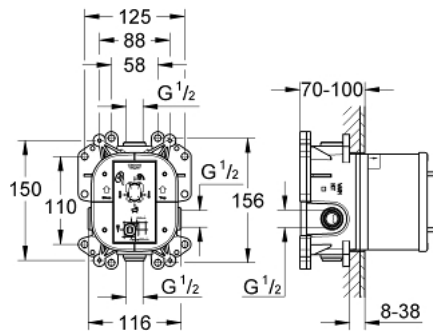

## 35 501 000 RAPIDO E UNIVERSAL SINGLE-LEVER MIXER FOR CONCEALED INSTALLATION

### PRODUCT DESCRIPTION

- for use with bath- and shower-mixer
- without finishing trim set
- flat installation depth 70 mm - 100 mm
- easy to install, premounted and tested unit
- GROHE SilkMove 46 mm ceramic cartridge
- adjustable flow rate limiter
- safe to install, stable built-in-box and protective cap
- fixation options for solid walls and dry cladding
- wall sealing
- all connectors 1/2", with identification marking
- diverter for bath-mixer in finishing trim set
- body of DR brass
- noise classification 1 in accordance with DIN4109
- minimum pressure 1.0 bar

### SPARE PARTS

1: Cartridge (Spare part-nr. 46048000)

2: Seal kit (Spare part-nr. 48263000)

3: Safety combination (EN 1717) (Spare part-nr. 29008000)\*

\* Optional accessories