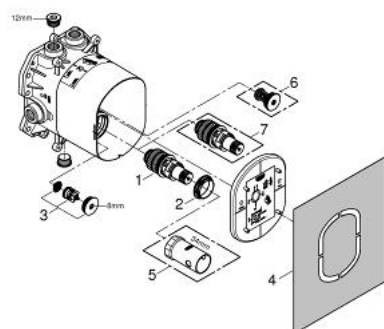

35 500 000 RAPIDO T SAFETY MIXER FOR CONCEALED INSTALLATION

PRODUCT DESCRIPTION

- for use with Grohtherm Special and Grohtherm F
- without finishing trim set
- flat installation depth 70 mm - 95 mm
- easy to install, premounted and tested unit
- GROHE TurboStat - compact cartridge with wax thermoelement
- two top outlets 1/2"
- high flow rate up to 50l/min. by use of three outlets
- bottom outlet 1/2" - can only be used with separate stop valves
- safe to install, stable built-in-box and protective cap
- fixation options for solid walls and dry cladding
- wall sealing
- Aquadimmer-diverter for bath mixer or stopvalve for shower mixer in finishing trim set
- body of DR brass
- built-in non-return valves and dirt strainers
- GROHE EcoJoy - less water, perfect flow
- minimum pressure 1.0 bar

35 500 000 **RAPIDO T SAFETY MIXER FOR CONCEALED INSTALLATION**

SPARE PARTS

- 1: Thermostatic compact cartridge 3/4" (Spare part-nr. 47483000)
- 2: Fitting ring (Spare part-nr. 47765000)
- 3: Non-return valve (Spare part-nr. 47753000)
- 4: Seal kit (Spare part-nr. 48263000)
- 5: Socket Spanner (Spare part-nr. 19332000)*
- 6: Safety combination (EN 1717) (Spare part-nr. 29007000)*
- 7: Thermostatic compact cartridge 3/4" for changed waterways (Spare part-nr. 47186000)*