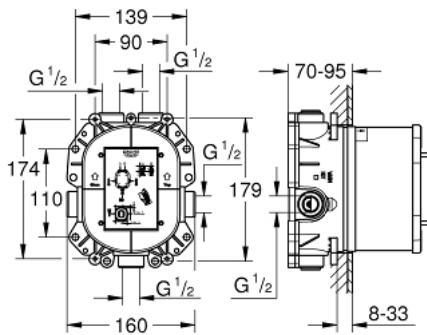

35 500 000 RAPIDO T SAFETY MIXER FOR CONCEALED INSTALLATION

PRODUCT DESCRIPTION

- for use with Grohtherm Special and Grohtherm F
- without finishing trim set
- flat installation depth 70 mm - 95 mm
- easy to install, premounted and tested unit
- GROHE TurboStat - compact cartridge with wax thermoelement
- two top outlets 1/2"
- high flow rate up to 50l/min. by use of three outlets
- bottom outlet 1/2" - can only be used with separate stop valves
- safe to install, stable built-in-box and protective cap
- fixation options for solid walls and dry cladding
- wall sealing
- Aquadimmer-diverter for bath mixer or stopvalve for shower mixer in finishing trim set
- body of DR brass
- built-in non-return valves and dirt strainers
- GROHE EcoJoy - less water, perfect flow
- minimum pressure 1.0 bar

35 500 000 **RAPIDO T SAFETY MIXER FOR CONCEALED INSTALLATION**

SPARE PARTS

- 1: Thermostatic compact cartridge 3/4" (Spare part-nr. 47483000)
- 2: Fitting ring (Spare part-nr. 47765000)
- 3: Non-return valve (Spare part-nr. 47753000)
- 4: Seal kit (Spare part-nr. 48263000)
- 5: Socket Spanner (Spare part-nr. 19332000)*
- 6: Safety combination (EN 1717) (Spare part-nr. 29007000)*
- 7: Thermostatic compact cartridge 3/4" for changed waterways (Spare part-nr. 47186000)*