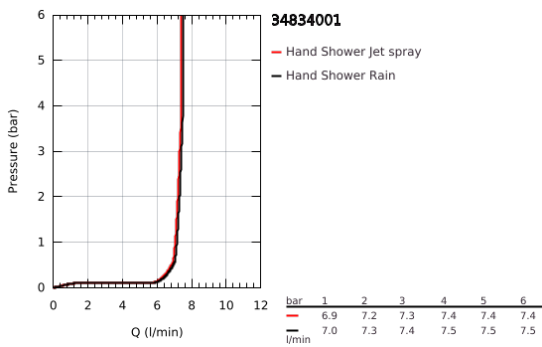

34 834 001 GROHTHERM 1000 PERFORMANCE SHOWER SAFETY MIXER

PRODUCT DESCRIPTION

- Colour: chrome
- with shower rail set 2 sprays (Rain, Jet)
- consisting of:
 - Grotherm 1000 Performance thermostatic shower mixer 1/2" (34 827)
 - Tempesta shower rail set, 600 mm (26 162)
- professional edition

34 834 001 GROHTHERM 1000 PERFORMANCE SHOWER SAFETY MIXER

SPARE PARTS

- 1: Shut-off handle (Spare part-nr. 49160000)
- 2: Ceramic headpart, 1/2" (Spare part-nr. 45346000)
- 2.1: O-ring Ø18,2 x Ø1,7 (Spare part-nr. 0392400M)
- 3: Fitting ring (Spare part-nr. 47743000)
- 4: Thermostatic compact cartridge 1/2" (Spare part-nr. 47439000)
- 5: Race (Spare part-nr. 47975000)
- 6: Non-return valve (Spare part-nr. 47189000)
- 6.1: Dirt strainer (Spare part-nr. 0726400M)
- 6.2: Non-return valve (Spare part-nr. 08565000)
- 6.3: O-ring ø17 x ø2 (Spare part-nr. 0305500M)
- 7: S-union (Spare part-nr. 12662000)
- 8: Non-return valve (Spare part-nr. 08565000)
- 9: Shower bar holder (Spare part-nr. 48608000)
- 10: Shower bar holder (Spare part-nr. 48607000)
- 11: Glider (Spare part-nr. 48609000)
- 12: Dirt strainer (Spare part-nr. 0700200M)
- 13: Extension 3/4", 20 mm (Spare part-nr. 0713000M)*
- 14: Special spanner (Spare part-nr. 19377000)*
- 15: Socket Spanner (Spare part-nr. 19332000)*
- 16: GROHE TurboStat cartridge 1/2" (Spare part-nr. 47175000)*
- 17: Compensation disc (Spare part-nr. 48543001)*