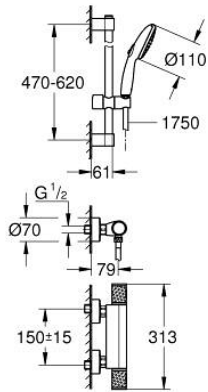

34 834 001 GROHTHERM 1000 PERFORMANCE SHOWER SAFETY MIXER

PRODUCT DESCRIPTION

- Colour: chrome
- with shower rail set 2 sprays (Rain, Jet)
- consisting of:
 - Grotherm 1000 Performance thermostatic shower mixer 1/2" (34 827)
 - Tempesta shower rail set, 600 mm (26 162)
- professional edition

34 834 001 GROHTHERM 1000 PERFORMANCE SHOWER SAFETY MIXER

SPARE PARTS

- 1: Shut-off handle (Spare part-nr. 49160000)
- 2: Ceramic headpart, 1/2" (Spare part-nr. 45346000)
- 2.1: O-ring Ø18,2 x Ø1,7 (Spare part-nr. 0392400M)
- 3: Fitting ring (Spare part-nr. 47743000)
- 4: Thermostatic compact cartridge 1/2" (Spare part-nr. 47439000)
- 5: Race (Spare part-nr. 47975000)
- 6: Non-return valve (Spare part-nr. 47189000)
- 6.1: Dirt strainer (Spare part-nr. 0726400M)
- 6.2: Non-return valve (Spare part-nr. 08565000)
- 6.3: O-ring ø17 x ø2 (Spare part-nr. 0305500M)
- 7: S-union (Spare part-nr. 12662000)
- 8: Non-return valve (Spare part-nr. 08565000)
- 9: Shower bar holder (Spare part-nr. 48608000)
- 10: Shower bar holder (Spare part-nr. 48607000)
- 11: Glider (Spare part-nr. 48609000)
- 12: Dirt strainer (Spare part-nr. 0700200M)
- 13: Extension 3/4", 20 mm (Spare part-nr. 0713000M)*
- 14: Special spanner (Spare part-nr. 19377000)*
- 15: Socket Spanner (Spare part-nr. 19332000)*
- 16: GROHE TurboStat cartridge 1/2" (Spare part-nr. 47175000)*
- 17: Compensation disc (Spare part-nr. 48543001)*