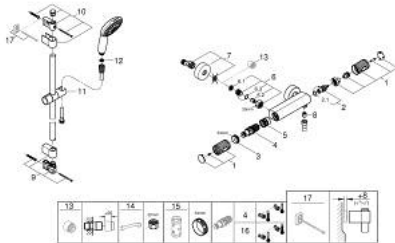

34 834 001 GROHTHERM 1000 PERFORMANCE SHOWER SAFETY MIXER

PRODUCT DESCRIPTION

- Colour: chrome
- with shower rail set 2 sprays (Rain, Jet)
- consisting of:
 - Grotherm 1000 Performance thermostatic shower mixer 1/2" (34 827)
 - Tempesta shower rail set, 600 mm (26 162)
- professional edition

34 834 001 GROHTHERM 1000 PERFORMANCE SHOWER SAFETY MIXER

SPARE PARTS

- 1: Shut-off handle (Spare part-nr. 49160000)
- 2: Ceramic headpart, 1/2" (Spare part-nr. 45346000)
- 2.1: O-ring Ø18,2 x Ø1,7 (Spare part-nr. 0392400M)
- 3: Fitting ring (Spare part-nr. 47743000)
- 4: Thermostatic compact cartridge 1/2" (Spare part-nr. 47439000)
- 5: Race (Spare part-nr. 47975000)
- 6: Non-return valve (Spare part-nr. 47189000)
- 6.1: Dirt strainer (Spare part-nr. 0726400M)
- 6.2: Non-return valve (Spare part-nr. 08565000)
- 6.3: O-ring ø17 x ø2 (Spare part-nr. 0305500M)
- 7: S-union (Spare part-nr. 12662000)
- 8: Non-return valve (Spare part-nr. 08565000)
- 9: Shower bar holder (Spare part-nr. 48608000)
- 10: Shower bar holder (Spare part-nr. 48607000)
- 11: Glider (Spare part-nr. 48609000)
- 12: Dirt strainer (Spare part-nr. 0700200M)
- 13: Extension 3/4", 20 mm (Spare part-nr. 0713000M)*
- 14: Special spanner (Spare part-nr. 19377000)*
- 15: Socket Spanner (Spare part-nr. 19332000)*
- 16: GROHE TurboStat cartridge 1/2" (Spare part-nr. 47175000)*
- 17: Compensation disc (Spare part-nr. 48543001)*