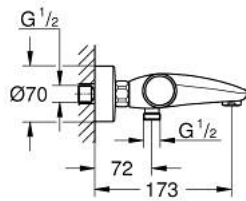

34 830 000 GROHTHERM 1000 PERFORMANCE BATH SAFETY MIXER

PRODUCT DESCRIPTION

- Colour: chrome
- wall mounted
- GROHE CoolTouch safety housing
- GROHE LongLife finish
- GROHE SafeStop - safety button at 38°C
- GROHE SafeStop Plus - optional temperature limiter at 43°C included
- GROHE TurboStat - compact cartridge with wax thermoelement
- GROHE ProGrip - with knurl structure
- integrated stop valve
- GROHE AquaDimmer with multiple function:
 - integrated GROHE EcoButton
- flow control
- diverter: bath/shower
- shower bottom outlet 1/2"
- mousseur
- built-in non-return valves
- dirt strainers
- protected against backflow
- S-unions
- metal rosette
- professional edition

34 830 000 GROHTHERM 1000 PERFORMANCE BATH SAFETY MIXER

SPARE PARTS

- 1: Shut-off handle (Spare part-nr. 49162000)
- 2: Stop (Spare part-nr. 47977000)
- 3: Aquadimmer (Spare part-nr. 12433000)
- 4: Water flow (Spare part-nr. 47751000)
- 5: Shut-off handle (Spare part-nr. 49160000)
- 6: Fitting ring (Spare part-nr. 47743000)
- 7: Thermostatic compact cartridge 1/2" (Spare part-nr. 47439000)
- 8: Race (Spare part-nr. 47975000)
- 9: Mousseur (Spare part-nr. 13952000)
- 10: Non-return valve (Spare part-nr. 08565000)
- 11: Non-return valve (Spare part-nr. 47189000)
- 11.1: Dirt strainer (Spare part-nr. 0726400M)
- 11.2: Non-return valve (Spare part-nr. 08565000)
- 11.3: O-ring $\varnothing 17 \times \varnothing 2$ (Spare part-nr. 0305500M)
- 12: S-union (Spare part-nr. 12662000)
- 13: Extension 3/4", 20 mm (Spare part-nr. 0713000M)*
- 14: Special spanner (Spare part-nr. 19377000)*
- 15: Socket Spanner (Spare part-nr. 19332000)*
- 16: GROHE TurboStat cartridge 1/2" (Spare part-nr. 47175000)*