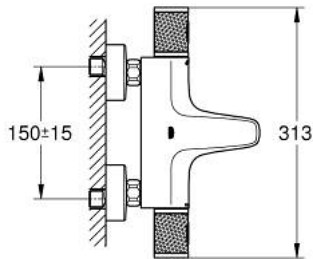

34 830 000 GROHTHERM 1000 PERFORMANCE BATH SAFETY MIXER

PRODUCT DESCRIPTION

- Colour: chrome
- wall mounted
- GROHE CoolTouch safety housing
- GROHE LongLife finish
- GROHE SafeStop - safety button at 38°C
- GROHE SafeStop Plus - optional temperature limiter at 43°C included
- GROHE TurboStat - compact cartridge with wax thermoelement
- GROHE ProGrip - with knurl structure
- integrated stop valve
- GROHE AquaDimmer with multiple function:
 - integrated GROHE EcoButton
- flow control
- diverter: bath/shower
- shower bottom outlet 1/2"
- mousseur
- built-in non-return valves
- dirt strainers
- protected against backflow
- S-unions
- metal rosette
- professional edition

34 830 000 GROHTHERM 1000 PERFORMANCE BATH SAFETY MIXER

SPARE PARTS

- 1: Shut-off handle (Spare part-nr. 49162000)
- 2: Stop (Spare part-nr. 47977000)
- 3: Aquadimmer (Spare part-nr. 12433000)
- 4: Water flow (Spare part-nr. 47751000)
- 5: Shut-off handle (Spare part-nr. 49160000)
- 6: Fitting ring (Spare part-nr. 47743000)
- 7: Thermostatic compact cartridge 1/2" (Spare part-nr. 47439000)
- 8: Race (Spare part-nr. 47975000)
- 9: Mousseur (Spare part-nr. 13952000)
- 10: Non-return valve (Spare part-nr. 08565000)
- 11: Non-return valve (Spare part-nr. 47189000)
- 11.1: Dirt strainer (Spare part-nr. 0726400M)
- 11.2: Non-return valve (Spare part-nr. 08565000)
- 11.3: O-ring $\varnothing 17 \times \varnothing 2$ (Spare part-nr. 0305500M)
- 12: S-union (Spare part-nr. 12662000)
- 13: Extension 3/4", 20 mm (Spare part-nr. 0713000M)*
- 14: Special spanner (Spare part-nr. 19377000)*
- 15: Socket Spanner (Spare part-nr. 19332000)*
- 16: GROHE TurboStat cartridge 1/2" (Spare part-nr. 47175000)*