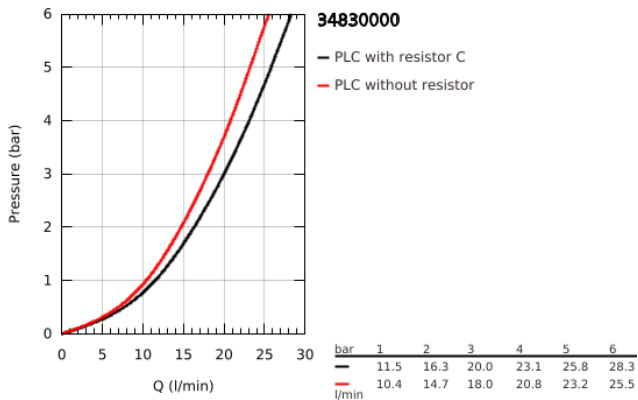

34 830 000 GROHTHERM 1000 PERFORMANCE BATH SAFETY MIXER

PRODUCT DESCRIPTION

- Colour: chrome
- wall mounted
- GROHE CoolTouch safety housing
- GROHE LongLife finish
- GROHE SafeStop - safety button at 38°C
- GROHE SafeStop Plus - optional temperature limiter at 43°C included
- GROHE TurboStat - compact cartridge with wax thermoelement
- GROHE ProGrip - with knurl structure
- integrated stop valve
- GROHE AquaDimmer with multiple function:
 - integrated GROHE EcoButton
- flow control
- diverter: bath/shower
- shower bottom outlet 1/2"
- mousseur
- built-in non-return valves
- dirt strainers
- protected against backflow
- S-unions
- metal rosette
- professional edition

34 830 000 GROHTHERM 1000 PERFORMANCE BATH SAFETY MIXER

SPARE PARTS

- 1: Shut-off handle (Spare part-nr. 49162000)
- 2: Stop (Spare part-nr. 47977000)
- 3: Aquadimmer (Spare part-nr. 12433000)
- 4: Water flow (Spare part-nr. 47751000)
- 5: Shut-off handle (Spare part-nr. 49160000)
- 6: Fitting ring (Spare part-nr. 47743000)
- 7: Thermostatic compact cartridge 1/2" (Spare part-nr. 47439000)
- 8: Race (Spare part-nr. 47975000)
- 9: Mousseur (Spare part-nr. 13952000)
- 10: Non-return valve (Spare part-nr. 08565000)
- 11: Non-return valve (Spare part-nr. 47189000)
- 11.1: Dirt strainer (Spare part-nr. 0726400M)
- 11.2: Non-return valve (Spare part-nr. 08565000)
- 11.3: O-ring $\varnothing 17 \times \varnothing 2$ (Spare part-nr. 0305500M)
- 12: S-union (Spare part-nr. 12662000)
- 13: Extension 3/4", 20 mm (Spare part-nr. 0713000M)*
- 14: Special spanner (Spare part-nr. 19377000)*
- 15: Socket Spanner (Spare part-nr. 19332000)*
- 16: GROHE TurboStat cartridge 1/2" (Spare part-nr. 47175000)*