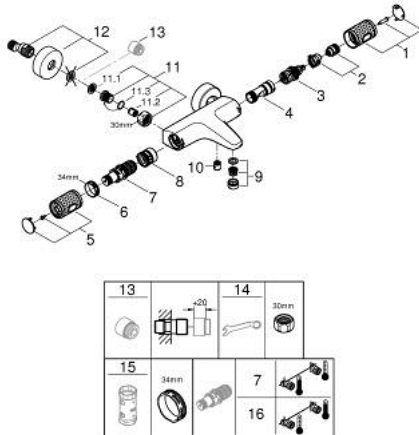

34 830 000 GROHTHERM 1000 PERFORMANCE BATH SAFETY MIXER

PRODUCT DESCRIPTION

- Colour: chrome
- wall mounted
- GROHE CoolTouch safety housing
- GROHE LongLife finish
- GROHE SafeStop - safety button at 38°C
- GROHE SafeStop Plus - optional temperature limiter at 43°C included
- GROHE TurboStat - compact cartridge with wax thermoelement
- GROHE ProGrip - with knurl structure
- integrated stop valve
- GROHE AquaDimmer with multiple function:
 - integrated GROHE EcoButton
- flow control
- diverter: bath/shower
- shower bottom outlet 1/2"
- mousseur
- built-in non-return valves
- dirt strainers
- protected against backflow
- S-unions
- metal rosette
- professional edition

34 830 000 GROHTHERM 1000 PERFORMANCE BATH SAFETY MIXER

SPARE PARTS

- 1: Shut-off handle (Spare part-nr. 49162000)
- 2: Stop (Spare part-nr. 47977000)
- 3: Aquadimmer (Spare part-nr. 12433000)
- 4: Water flow (Spare part-nr. 47751000)
- 5: Shut-off handle (Spare part-nr. 49160000)
- 6: Fitting ring (Spare part-nr. 47743000)
- 7: Thermostatic compact cartridge 1/2" (Spare part-nr. 47439000)
- 8: Race (Spare part-nr. 47975000)
- 9: Mousseur (Spare part-nr. 13952000)
- 10: Non-return valve (Spare part-nr. 08565000)
- 11: Non-return valve (Spare part-nr. 47189000)
- 11.1: Dirt strainer (Spare part-nr. 0726400M)
- 11.2: Non-return valve (Spare part-nr. 08565000)
- 11.3: O-ring $\varnothing 17 \times \varnothing 2$ (Spare part-nr. 0305500M)
- 12: S-union (Spare part-nr. 12662000)
- 13: Extension 3/4", 20 mm (Spare part-nr. 0713000M)*
- 14: Special spanner (Spare part-nr. 19377000)*
- 15: Socket Spanner (Spare part-nr. 19332000)*
- 16: GROHE TurboStat cartridge 1/2" (Spare part-nr. 47175000)*