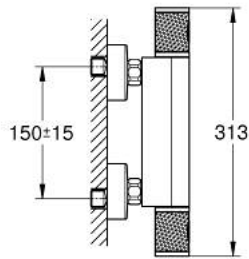

## 34 827 KF0 GROHTHERM 1000 PERFORMANCE SHOWER SAFETY MIXER

### PRODUCT DESCRIPTION

- Colour: phantom black
- wall mounted
- GROHE CoolTouch safety housing
- GROHE SafeStop - safety button at 38°C
- GROHE SafeStop Plus - optional temperature limiter at 43°C included
- GROHE TurboStat - compact cartridge with wax thermoelement
- GROHE ProGrip - with knurl structure
- integrated stop valve
- volume handle with GROHE EcoButton
- ceramic headpart 1/2", 180°
- shower bottom outlet 1/2"
- built-in non-return valves
- dirt strainers
- protected against backflow
- S-unions
- metal rosette
- professional edition

### SPARE PARTS

- 1: GRT 1000 Performance shut-off handle (Spare part-nr. 49160KF0)
  - 2: Ceramic headpart, 1/2" (Spare part-nr. 45346000)
  - 2.1: O-ring  $\varnothing 18,2 \times \varnothing 1,7$  (Spare part-nr. 0392400M)
  - 3: Fitting ring (Spare part-nr. 47743000)
  - 4: Thermostatic compact cartridge 1/2" (Spare part-nr. 47439000)
  - 5: Race (Spare part-nr. 47975000)
  - 6: Non-return valve (Spare part-nr. 08565000)
  - 7: non-return valves (Spare part-nr. 47189KF0)
  - 7.1: Dirt strainer (Spare part-nr. 0726400M)
  - 7.2: Non-return valve (Spare part-nr. 08565000)
  - 7.3: O-ring  $\varnothing 17 \times \varnothing 2$  (Spare part-nr. 0305500M)
  - 8: S-union (Spare part-nr. 12662KF0)
  - 9: Extension 3/4", 20 mm (Spare part-nr. 0713000M)\*
  - 10: Special spanner (Spare part-nr. 19377000)\*
  - 11: Socket Spanner (Spare part-nr. 19332000)\*
  - 12: GROHE TurboStat cartridge 1/2" (Spare part-nr. 47175000)\*
- \* Optional accessories