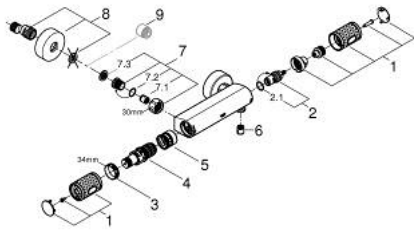

## 34 827 KF0 GROHTHERM 1000 PERFORMANCE SHOWER SAFETY MIXER

### PRODUCT DESCRIPTION

- Colour: phantom black
- wall mounted
- GROHE CoolTouch safety housing
- GROHE SafeStop - safety button at 38°C
- GROHE SafeStop Plus - optional temperature limiter at 43°C included
- GROHE TurboStat - compact cartridge with wax thermoelement
- GROHE ProGrip - with knurl structure
- integrated stop valve
- volume handle with GROHE EcoButton
- ceramic headpart 1/2", 180°
- shower bottom outlet 1/2"
- built-in non-return valves
- dirt strainers
- protected against backflow
- S-unions
- metal rosette
- professional edition

### SPARE PARTS

- 1: GRT 1000 Performance shut-off handle (Spare part-nr. 49160KF0)
  - 2: Ceramic headpart, 1/2" (Spare part-nr. 45346000)
  - 2.1: O-ring  $\varnothing 18,2 \times \varnothing 1,7$  (Spare part-nr. 0392400M)
  - 3: Fitting ring (Spare part-nr. 47743000)
  - 4: Thermostatic compact cartridge 1/2" (Spare part-nr. 47439000)
  - 5: Race (Spare part-nr. 47975000)
  - 6: Non-return valve (Spare part-nr. 08565000)
  - 7: non-return valves (Spare part-nr. 47189KF0)
  - 7.1: Dirt strainer (Spare part-nr. 0726400M)
  - 7.2: Non-return valve (Spare part-nr. 08565000)
  - 7.3: O-ring  $\varnothing 17 \times \varnothing 2$  (Spare part-nr. 0305500M)
  - 8: S-union (Spare part-nr. 12662KF0)
  - 9: Extension 3/4", 20 mm (Spare part-nr. 0713000M)\*
  - 10: Special spanner (Spare part-nr. 19377000)\*
  - 11: Socket Spanner (Spare part-nr. 19332000)\*
  - 12: GROHE TurboStat cartridge 1/2" (Spare part-nr. 47175000)\*
- \* Optional accessories