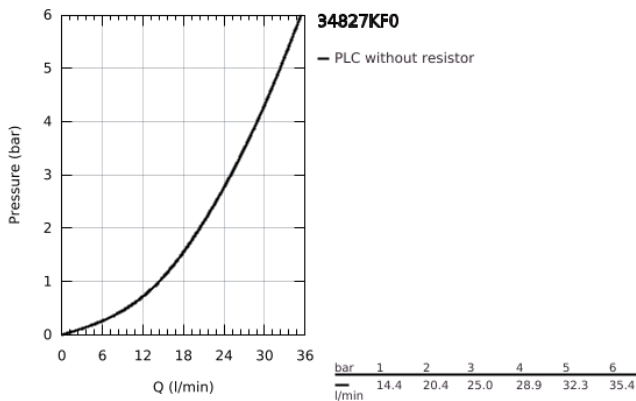

## 34 827 KF0 GROHTHERM 1000 PERFORMANCE SHOWER SAFETY MIXER

### PRODUCT DESCRIPTION

- Colour: phantom black
- wall mounted
- GROHE CoolTouch safety housing
- GROHE SafeStop - safety button at 38°C
- GROHE SafeStop Plus - optional temperature limiter at 43°C included
- GROHE TurboStat - compact cartridge with wax thermoelement
- GROHE ProGrip - with knurl structure
- integrated stop valve
- volume handle with GROHE EcoButton
- ceramic headpart 1/2", 180°
- shower bottom outlet 1/2"
- built-in non-return valves
- dirt strainers
- protected against backflow
- S-unions
- metal rosette
- professional edition