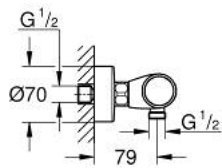

## 34 827 KF0 GROHTHERM 1000 PERFORMANCE SHOWER SAFETY MIXER

### PRODUCT DESCRIPTION

- Colour: phantom black
- wall mounted
- GROHE CoolTouch safety housing
- GROHE SafeStop - safety button at 38°C
- GROHE SafeStop Plus - optional temperature limiter at 43°C included
- GROHE TurboStat - compact cartridge with wax thermoelement
- GROHE ProGrip - with knurl structure
- integrated stop valve
- volume handle with GROHE EcoButton
- ceramic headpart 1/2", 180°
- shower bottom outlet 1/2"
- built-in non-return valves
- dirt strainers
- protected against backflow
- S-unions
- metal rosette
- professional edition

### SPARE PARTS

- 1: GRT 1000 Performance shut-off handle (Spare part-nr. 49160KF0)
  - 2: Ceramic headpart, 1/2" (Spare part-nr. 45346000)
  - 2.1: O-ring  $\varnothing 18,2 \times \varnothing 1,7$  (Spare part-nr. 0392400M)
  - 3: Fitting ring (Spare part-nr. 47743000)
  - 4: Thermostatic compact cartridge 1/2" (Spare part-nr. 47439000)
  - 5: Race (Spare part-nr. 47975000)
  - 6: Non-return valve (Spare part-nr. 08565000)
  - 7: non-return valves (Spare part-nr. 47189KF0)
  - 7.1: Dirt strainer (Spare part-nr. 0726400M)
  - 7.2: Non-return valve (Spare part-nr. 08565000)
  - 7.3: O-ring  $\varnothing 17 \times \varnothing 2$  (Spare part-nr. 0305500M)
  - 8: S-union (Spare part-nr. 12662KF0)
  - 9: Extension 3/4", 20 mm (Spare part-nr. 0713000M)\*
  - 10: Special spanner (Spare part-nr. 19377000)\*
  - 11: Socket Spanner (Spare part-nr. 19332000)\*
  - 12: GROHE TurboStat cartridge 1/2" (Spare part-nr. 47175000)\*
- \* Optional accessories