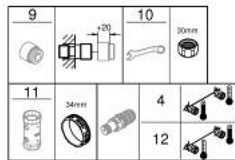

## 34 827 KF0 GROHTHERM 1000 PERFORMANCE SHOWER SAFETY MIXER

### PRODUCT DESCRIPTION

- Colour: phantom black
- wall mounted
- GROHE CoolTouch safety housing
- GROHE SafeStop - safety button at 38°C
- GROHE SafeStop Plus - optional temperature limiter at 43°C included
- GROHE TurboStat - compact cartridge with wax thermoelement
- GROHE ProGrip - with knurl structure
- integrated stop valve
- volume handle with GROHE EcoButton
- ceramic headpart 1/2", 180°
- shower bottom outlet 1/2"
- built-in non-return valves
- dirt strainers
- protected against backflow
- S-unions
- metal rosette
- professional edition

### SPARE PARTS

- 1: GRT 1000 Performance shut-off handle (Spare part-nr. 49160KF0)
  - 2: Ceramic headpart, 1/2" (Spare part-nr. 45346000)
  - 2.1: O-ring  $\varnothing 18,2 \times \varnothing 1,7$  (Spare part-nr. 0392400M)
  - 3: Fitting ring (Spare part-nr. 47743000)
  - 4: Thermostatic compact cartridge 1/2" (Spare part-nr. 47439000)
  - 5: Race (Spare part-nr. 47975000)
  - 6: Non-return valve (Spare part-nr. 08565000)
  - 7: non-return valves (Spare part-nr. 47189KF0)
  - 7.1: Dirt strainer (Spare part-nr. 0726400M)
  - 7.2: Non-return valve (Spare part-nr. 08565000)
  - 7.3: O-ring  $\varnothing 17 \times \varnothing 2$  (Spare part-nr. 0305500M)
  - 8: S-union (Spare part-nr. 12662KF0)
  - 9: Extension 3/4", 20 mm (Spare part-nr. 0713000M)\*
  - 10: Special spanner (Spare part-nr. 19377000)\*
  - 11: Socket Spanner (Spare part-nr. 19332000)\*
  - 12: GROHE TurboStat cartridge 1/2" (Spare part-nr. 47175000)\*
- \* Optional accessories