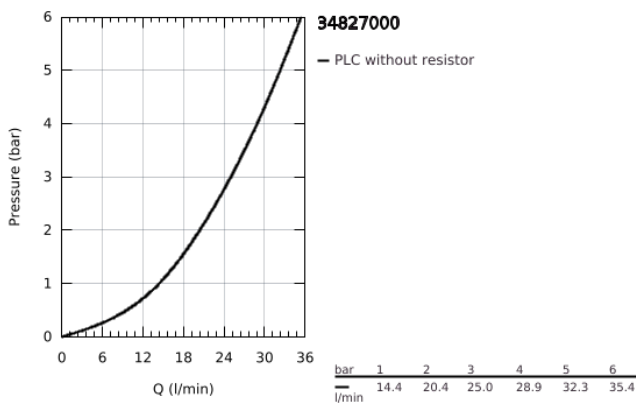

34 827 000 GROHTHERM 1000 PERFORMANCE SHOWER SAFETY MIXER

PRODUCT DESCRIPTION

- Colour: chrome
- wall mounted
- GROHE CoolTouch safety housing
- GROHE LongLife finish
- GROHE SafeStop - safety button at 38°C
- GROHE SafeStop Plus - optional temperature limiter at 43°C included
- GROHE TurboStat - compact cartridge with wax thermoelement
- GROHE ProGrip - with knurl structure
- integrated stop valve
- volume handle with GROHE EcoButton
- ceramic headpart 1/2", 180°
- shower bottom outlet 1/2"
- built-in non-return valves
- dirt strainers
- protected against backflow
- S-unions
- metal rosette
- professional edition

34 827 000 GROHTHERM 1000 PERFORMANCE SHOWER SAFETY MIXER

SPARE PARTS

- 1: Shut-off handle (Spare part-nr. 49160000)
 - 2: Ceramic headpart, 1/2" (Spare part-nr. 45346000)
 - 2.1: O-ring Ø18,2 x Ø1,7 (Spare part-nr. 0392400M)
 - 3: Fitting ring (Spare part-nr. 47743000)
 - 4: Thermostatic compact cartridge 1/2" (Spare part-nr. 47439000)
 - 5: Race (Spare part-nr. 47975000)
 - 6: Non-return valve (Spare part-nr. 08565000)
 - 7: Non-return valve (Spare part-nr. 47189000)
 - 7.1: Dirt strainer (Spare part-nr. 0726400M)
 - 7.2: Non-return valve (Spare part-nr. 08565000)
 - 7.3: O-ring Ø17 x Ø2 (Spare part-nr. 0305500M)
 - 8: S-union (Spare part-nr. 12662000)
 - 9: Extension 3/4", 20 mm (Spare part-nr. 0713000M)*
 - 10: Special spanner (Spare part-nr. 19377000)*
 - 11: Socket Spanner (Spare part-nr. 19332000)*
 - 12: GROHE TurboStat cartridge 1/2" (Spare part-nr. 47175000)*
- * Optional accessories