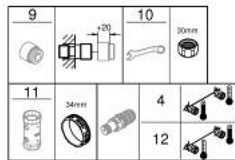

34 827 000 GROHTHERM 1000 PERFORMANCE SHOWER SAFETY MIXER

PRODUCT DESCRIPTION

- Colour: chrome
- wall mounted
- GROHE CoolTouch safety housing
- GROHE LongLife finish
- GROHE SafeStop - safety button at 38°C
- GROHE SafeStop Plus - optional temperature limiter at 43°C included
- GROHE TurboStat - compact cartridge with wax thermoelement
- GROHE ProGrip - with knurl structure
- integrated stop valve
- volume handle with GROHE EcoButton
- ceramic headpart 1/2", 180°
- shower bottom outlet 1/2"
- built-in non-return valves
- dirt strainers
- protected against backflow
- S-unions
- metal rosette
- professional edition

34 827 000 GROHTHERM 1000 PERFORMANCE SHOWER SAFETY MIXER

SPARE PARTS

- 1: Shut-off handle (Spare part-nr. 49160000)
 - 2: Ceramic headpart, 1/2" (Spare part-nr. 45346000)
 - 2.1: O-ring Ø18,2 x Ø1,7 (Spare part-nr. 0392400M)
 - 3: Fitting ring (Spare part-nr. 47743000)
 - 4: Thermostatic compact cartridge 1/2" (Spare part-nr. 47439000)
 - 5: Race (Spare part-nr. 47975000)
 - 6: Non-return valve (Spare part-nr. 08565000)
 - 7: Non-return valve (Spare part-nr. 47189000)
 - 7.1: Dirt strainer (Spare part-nr. 0726400M)
 - 7.2: Non-return valve (Spare part-nr. 08565000)
 - 7.3: O-ring Ø17 x Ø2 (Spare part-nr. 0305500M)
 - 8: S-union (Spare part-nr. 12662000)
 - 9: Extension 3/4", 20 mm (Spare part-nr. 0713000M)*
 - 10: Special spanner (Spare part-nr. 19377000)*
 - 11: Socket Spanner (Spare part-nr. 19332000)*
 - 12: GROHE TurboStat cartridge 1/2" (Spare part-nr. 47175000)*
- * Optional accessories