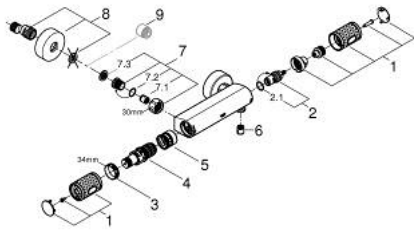

34 827 000 GROHTHERM 1000 PERFORMANCE SHOWER SAFETY MIXER

PRODUCT DESCRIPTION

- Colour: chrome
- wall mounted
- GROHE CoolTouch safety housing
- GROHE LongLife finish
- GROHE SafeStop - safety button at 38°C
- GROHE SafeStop Plus - optional temperature limiter at 43°C included
- GROHE TurboStat - compact cartridge with wax thermoelement
- GROHE ProGrip - with knurl structure
- integrated stop valve
- volume handle with GROHE EcoButton
- ceramic headpart 1/2", 180°
- shower bottom outlet 1/2"
- built-in non-return valves
- dirt strainers
- protected against backflow
- S-unions
- metal rosette
- professional edition

34 827 000 GROHTHERM 1000 PERFORMANCE SHOWER SAFETY MIXER

SPARE PARTS

- 1: Shut-off handle (Spare part-nr. 49160000)
 - 2: Ceramic headpart, 1/2" (Spare part-nr. 45346000)
 - 2.1: O-ring Ø18,2 x Ø1,7 (Spare part-nr. 0392400M)
 - 3: Fitting ring (Spare part-nr. 47743000)
 - 4: Thermostatic compact cartridge 1/2" (Spare part-nr. 47439000)
 - 5: Race (Spare part-nr. 47975000)
 - 6: Non-return valve (Spare part-nr. 08565000)
 - 7: Non-return valve (Spare part-nr. 47189000)
 - 7.1: Dirt strainer (Spare part-nr. 0726400M)
 - 7.2: Non-return valve (Spare part-nr. 08565000)
 - 7.3: O-ring Ø17 x Ø2 (Spare part-nr. 0305500M)
 - 8: S-union (Spare part-nr. 12662000)
 - 9: Extension 3/4", 20 mm (Spare part-nr. 0713000M)*
 - 10: Special spanner (Spare part-nr. 19377000)*
 - 11: Socket Spanner (Spare part-nr. 19332000)*
 - 12: GROHE TurboStat cartridge 1/2" (Spare part-nr. 47175000)*
- * Optional accessories