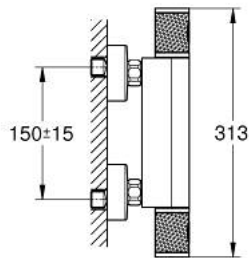

34 827 000 GROHTHERM 1000 PERFORMANCE SHOWER SAFETY MIXER

PRODUCT DESCRIPTION

- Colour: chrome
- wall mounted
- GROHE CoolTouch safety housing
- GROHE LongLife finish
- GROHE SafeStop - safety button at 38°C
- GROHE SafeStop Plus - optional temperature limiter at 43°C included
- GROHE TurboStat - compact cartridge with wax thermoelement
- GROHE ProGrip - with knurl structure
- integrated stop valve
- volume handle with GROHE EcoButton
- ceramic headpart 1/2", 180°
- shower bottom outlet 1/2"
- built-in non-return valves
- dirt strainers
- protected against backflow
- S-unions
- metal rosette
- professional edition

34 827 000 GROHTHERM 1000 PERFORMANCE SHOWER SAFETY MIXER

SPARE PARTS

- 1: Shut-off handle (Spare part-nr. 49160000)
 - 2: Ceramic headpart, 1/2" (Spare part-nr. 45346000)
 - 2.1: O-ring Ø18,2 x Ø1,7 (Spare part-nr. 0392400M)
 - 3: Fitting ring (Spare part-nr. 47743000)
 - 4: Thermostatic compact cartridge 1/2" (Spare part-nr. 47439000)
 - 5: Race (Spare part-nr. 47975000)
 - 6: Non-return valve (Spare part-nr. 08565000)
 - 7: Non-return valve (Spare part-nr. 47189000)
 - 7.1: Dirt strainer (Spare part-nr. 0726400M)
 - 7.2: Non-return valve (Spare part-nr. 08565000)
 - 7.3: O-ring Ø17 x Ø2 (Spare part-nr. 0305500M)
 - 8: S-union (Spare part-nr. 12662000)
 - 9: Extension 3/4", 20 mm (Spare part-nr. 0713000M)*
 - 10: Special spanner (Spare part-nr. 19377000)*
 - 11: Socket Spanner (Spare part-nr. 19332000)*
 - 12: GROHE TurboStat cartridge 1/2" (Spare part-nr. 47175000)*
- * Optional accessories