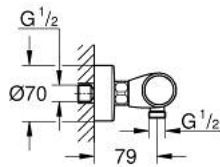

34 827 000 GROHTHERM 1000 PERFORMANCE SHOWER SAFETY MIXER

PRODUCT DESCRIPTION

- Colour: chrome
- wall mounted
- GROHE CoolTouch safety housing
- GROHE LongLife finish
- GROHE SafeStop - safety button at 38°C
- GROHE SafeStop Plus - optional temperature limiter at 43°C included
- GROHE TurboStat - compact cartridge with wax thermoelement
- GROHE ProGrip - with knurl structure
- integrated stop valve
- volume handle with GROHE EcoButton
- ceramic headpart 1/2", 180°
- shower bottom outlet 1/2"
- built-in non-return valves
- dirt strainers
- protected against backflow
- S-unions
- metal rosette
- professional edition

34 827 000 GROHTHERM 1000 PERFORMANCE SHOWER SAFETY MIXER

SPARE PARTS

- 1: Shut-off handle (Spare part-nr. 49160000)
 - 2: Ceramic headpart, 1/2" (Spare part-nr. 45346000)
 - 2.1: O-ring Ø18,2 x Ø1,7 (Spare part-nr. 0392400M)
 - 3: Fitting ring (Spare part-nr. 47743000)
 - 4: Thermostatic compact cartridge 1/2" (Spare part-nr. 47439000)
 - 5: Race (Spare part-nr. 47975000)
 - 6: Non-return valve (Spare part-nr. 08565000)
 - 7: Non-return valve (Spare part-nr. 47189000)
 - 7.1: Dirt strainer (Spare part-nr. 0726400M)
 - 7.2: Non-return valve (Spare part-nr. 08565000)
 - 7.3: O-ring Ø17 x Ø2 (Spare part-nr. 0305500M)
 - 8: S-union (Spare part-nr. 12662000)
 - 9: Extension 3/4", 20 mm (Spare part-nr. 0713000M)*
 - 10: Special spanner (Spare part-nr. 19377000)*
 - 11: Socket Spanner (Spare part-nr. 19332000)*
 - 12: GROHE TurboStat cartridge 1/2" (Spare part-nr. 47175000)*
- * Optional accessories