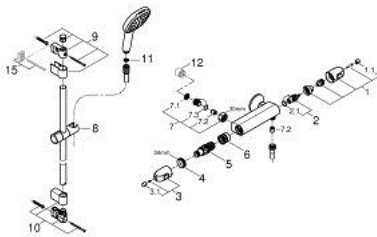

34 819 005 GROHTHERM 1000 SHOWER SAFETY MIXER

PRODUCT DESCRIPTION

- Colour: chrome
- with shower rail set 2 sprays (Rain, Jet)
- consisting of:
 - Grohtherm 1000 thermostatic shower mixer 1/2" (34 817) without unions
 - Tempesta Cube shower rail set, 600 mm (26 748)
- professional edition

34 819 005 GROHTHERM 1000 SHOWER SAFETY MIXER

SPARE PARTS

- 1: Shut-off handle (Spare part-nr. 47972000)
- 1.1: Cover cap (Spare part-nr. 4797400M)
- 2: Ceramic headpart, 1/2" (Spare part-nr. 45346000)
- 2.1: O-ring Ø18,2 x Ø1,7 (Spare part-nr. 0392400M)
- 3: Temperature control handle (Spare part-nr. 47973000)
- 3.1: Cover cap (Spare part-nr. 4797400M)
- 4: Fitting ring (Spare part-nr. 47743000)
- 5: Thermostatic compact cartridge 1/2" (Spare part-nr. 47439000)
- 6: Race (Spare part-nr. 47975000)
- 7: Non-return valve (Spare part-nr. 47189000)
- 7.1: Dirt strainer (Spare part-nr. 0726400M)
- 7.2: Non-return valve (Spare part-nr. 08565000)
- 7.3: O-ring Ø17 x Ø2 (Spare part-nr. 0305500M)
- 8: Glider (Spare part-nr. 48609000)
- 9: Shower bar holder (Spare part-nr. 48607000)
- 10: Shower bar holder (Spare part-nr. 48608000)
- 11: Dirt strainer (Spare part-nr. 0700200M)
- 12: Extension 3/4", 20 mm (Spare part-nr. 0713000M)*
- 13: Special spanner (Spare part-nr. 19377000)*
- 14: Socket Spanner (Spare part-nr. 19332000)*
- 15: Compensation disc (Spare part-nr. 48543001)*
- 16: GROHE TurboStat cartridge 1/2" (Spare part-nr. 47175000)*