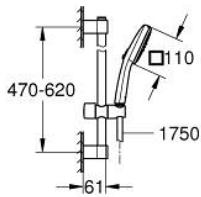

34 819 005 GROHTHERM 1000 SHOWER SAFETY MIXER

PRODUCT DESCRIPTION

- Colour: chrome
- with shower rail set 2 sprays (Rain, Jet)
- consisting of:
 - Grohtherm 1000 thermostatic shower mixer 1/2" (34 817) without unions
 - Tempesta Cube shower rail set, 600 mm (26 748)
- professional edition

34 819 005 GROHTHERM 1000 SHOWER SAFETY MIXER

SPARE PARTS

- 1: Shut-off handle (Spare part-nr. 47972000)
- 1.1: Cover cap (Spare part-nr. 4797400M)
- 2: Ceramic headpart, 1/2" (Spare part-nr. 45346000)
- 2.1: O-ring Ø18,2 x Ø1,7 (Spare part-nr. 0392400M)
- 3: Temperature control handle (Spare part-nr. 47973000)
- 3.1: Cover cap (Spare part-nr. 4797400M)
- 4: Fitting ring (Spare part-nr. 47743000)
- 5: Thermostatic compact cartridge 1/2" (Spare part-nr. 47439000)
- 6: Race (Spare part-nr. 47975000)
- 7: Non-return valve (Spare part-nr. 47189000)
- 7.1: Dirt strainer (Spare part-nr. 0726400M)
- 7.2: Non-return valve (Spare part-nr. 08565000)
- 7.3: O-ring Ø17 x Ø2 (Spare part-nr. 0305500M)
- 8: Glider (Spare part-nr. 48609000)
- 9: Shower bar holder (Spare part-nr. 48607000)
- 10: Shower bar holder (Spare part-nr. 48608000)
- 11: Dirt strainer (Spare part-nr. 0700200M)
- 12: Extension 3/4", 20 mm (Spare part-nr. 0713000M)*
- 13: Special spanner (Spare part-nr. 19377000)*
- 14: Socket Spanner (Spare part-nr. 19332000)*
- 15: Compensation disc (Spare part-nr. 48543001)*
- 16: GROHE TurboStat cartridge 1/2" (Spare part-nr. 47175000)*