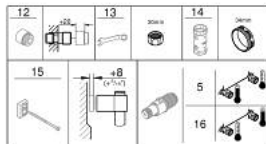

34 819 005 GROHTHERM 1000 SHOWER SAFETY MIXER

PRODUCT DESCRIPTION

- Colour: chrome
- with shower rail set 2 sprays (Rain, Jet)
- consisting of:
 - Grohtherm 1000 thermostatic shower mixer 1/2" (34 817) without unions
 - Tempesta Cube shower rail set, 600 mm (26 748)
- professional edition

34 819 005 GROHTHERM 1000 SHOWER SAFETY MIXER

SPARE PARTS

- 1: Shut-off handle (Spare part-nr. 47972000)
- 1.1: Cover cap (Spare part-nr. 4797400M)
- 2: Ceramic headpart, 1/2" (Spare part-nr. 45346000)
- 2.1: O-ring Ø18,2 x Ø1,7 (Spare part-nr. 0392400M)
- 3: Temperature control handle (Spare part-nr. 47973000)
- 3.1: Cover cap (Spare part-nr. 4797400M)
- 4: Fitting ring (Spare part-nr. 47743000)
- 5: Thermostatic compact cartridge 1/2" (Spare part-nr. 47439000)
- 6: Race (Spare part-nr. 47975000)
- 7: Non-return valve (Spare part-nr. 47189000)
- 7.1: Dirt strainer (Spare part-nr. 0726400M)
- 7.2: Non-return valve (Spare part-nr. 08565000)
- 7.3: O-ring Ø17 x Ø2 (Spare part-nr. 0305500M)
- 8: Glider (Spare part-nr. 48609000)
- 9: Shower bar holder (Spare part-nr. 48607000)
- 10: Shower bar holder (Spare part-nr. 48608000)
- 11: Dirt strainer (Spare part-nr. 0700200M)
- 12: Extension 3/4", 20 mm (Spare part-nr. 0713000M)*
- 13: Special spanner (Spare part-nr. 19377000)*
- 14: Socket Spanner (Spare part-nr. 19332000)*
- 15: Compensation disc (Spare part-nr. 48543001)*
- 16: GROHE TurboStat cartridge 1/2" (Spare part-nr. 47175000)*