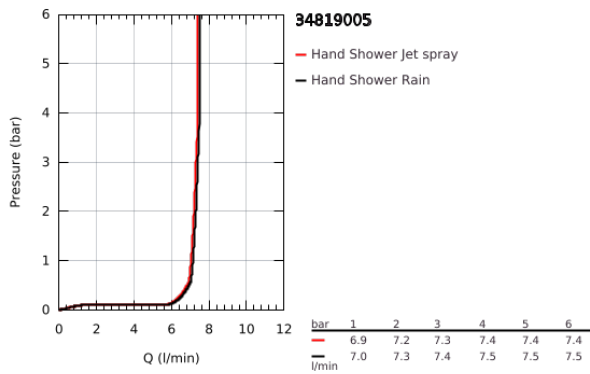

34 819 005 GROHTHERM 1000 SHOWER SAFETY MIXER

PRODUCT DESCRIPTION

- Colour: chrome
- with shower rail set 2 sprays (Rain, Jet)
- consisting of:
 - Grohtherm 1000 thermostatic shower mixer 1/2" (34 817) without unions
 - Tempesta Cube shower rail set, 600 mm (26 748)
- professional edition

34 819 005 GROHTHERM 1000 SHOWER SAFETY MIXER

SPARE PARTS

- 1: Shut-off handle (Spare part-nr. 47972000)
- 1.1: Cover cap (Spare part-nr. 4797400M)
- 2: Ceramic headpart, 1/2" (Spare part-nr. 45346000)
- 2.1: O-ring Ø18,2 x Ø1,7 (Spare part-nr. 0392400M)
- 3: Temperature control handle (Spare part-nr. 47973000)
- 3.1: Cover cap (Spare part-nr. 4797400M)
- 4: Fitting ring (Spare part-nr. 47743000)
- 5: Thermostatic compact cartridge 1/2" (Spare part-nr. 47439000)
- 6: Race (Spare part-nr. 47975000)
- 7: Non-return valve (Spare part-nr. 47189000)
- 7.1: Dirt strainer (Spare part-nr. 0726400M)
- 7.2: Non-return valve (Spare part-nr. 08565000)
- 7.3: O-ring Ø17 x Ø2 (Spare part-nr. 0305500M)
- 8: Glider (Spare part-nr. 48609000)
- 9: Shower bar holder (Spare part-nr. 48607000)
- 10: Shower bar holder (Spare part-nr. 48608000)
- 11: Dirt strainer (Spare part-nr. 0700200M)
- 12: Extension 3/4", 20 mm (Spare part-nr. 0713000M)*
- 13: Special spanner (Spare part-nr. 19377000)*
- 14: Socket Spanner (Spare part-nr. 19332000)*
- 15: Compensation disc (Spare part-nr. 48543001)*
- 16: GROHE TurboStat cartridge 1/2" (Spare part-nr. 47175000)*