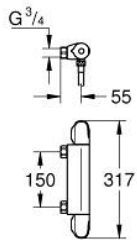

34 819 005 GROHTHERM 1000 SHOWER SAFETY MIXER

PRODUCT DESCRIPTION

- Colour: chrome
- with shower rail set 2 sprays (Rain, Jet)
- consisting of:
 - Grohtherm 1000 thermostatic shower mixer 1/2" (34 817) without unions
 - Tempesta Cube shower rail set, 600 mm (26 748)
- professional edition

34 819 005 GROHTHERM 1000 SHOWER SAFETY MIXER

SPARE PARTS

- 1: Shut-off handle (Spare part-nr. 47972000)
- 1.1: Cover cap (Spare part-nr. 4797400M)
- 2: Ceramic headpart, 1/2" (Spare part-nr. 45346000)
- 2.1: O-ring Ø18,2 x Ø1,7 (Spare part-nr. 0392400M)
- 3: Temperature control handle (Spare part-nr. 47973000)
- 3.1: Cover cap (Spare part-nr. 4797400M)
- 4: Fitting ring (Spare part-nr. 47743000)
- 5: Thermostatic compact cartridge 1/2" (Spare part-nr. 47439000)
- 6: Race (Spare part-nr. 47975000)
- 7: Non-return valve (Spare part-nr. 47189000)
- 7.1: Dirt strainer (Spare part-nr. 0726400M)
- 7.2: Non-return valve (Spare part-nr. 08565000)
- 7.3: O-ring Ø17 x Ø2 (Spare part-nr. 0305500M)
- 8: Glider (Spare part-nr. 48609000)
- 9: Shower bar holder (Spare part-nr. 48607000)
- 10: Shower bar holder (Spare part-nr. 48608000)
- 11: Dirt strainer (Spare part-nr. 0700200M)
- 12: Extension 3/4", 20 mm (Spare part-nr. 0713000M)*
- 13: Special spanner (Spare part-nr. 19377000)*
- 14: Socket Spanner (Spare part-nr. 19332000)*
- 15: Compensation disc (Spare part-nr. 48543001)*
- 16: GROHE TurboStat cartridge 1/2" (Spare part-nr. 47175000)*