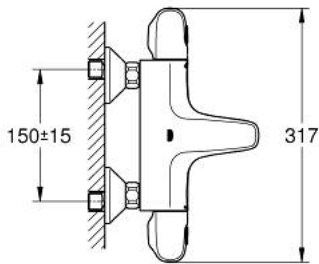

34 816 003 GROHTHERM 1000 BATH SAFETY MIXER

PRODUCT DESCRIPTION

- Colour: chrome
- wall mounted
- GROHE CoolTouch safety housing
- GROHE LongLife finish
- GROHE MetalGrip ergonomically shaped metal handles
- GROHE SafeStop - safety button at 38°C
- GROHE SafeStop Plus - optional temperature limiter at 43°C included
- GROHE TurboStat - compact cartridge with wax thermoelement
- integrated stop valve
- GROHE AquaDimmer with multiple function:
 - integrated GROHE EcoButton
 - flow control
 - diverter: bath/shower
 - shower bottom outlet 1/2"
 - mousseur
 - built-in non-return valves
 - dirt strainers
 - protected against backflow
 - S-unions
 - metal rosette
 - professional edition

34 816 003 GROHTHERM 1000 BATH SAFETY MIXER

SPARE PARTS

- 1: Shut-off handle (Spare part-nr. 47976000)
 - 1.1: Cover cap (Spare part-nr. 4797400M)
 - 2: Stop (Spare part-nr. 47977000)
 - 3: Aquadimmer (Spare part-nr. 12433000)
 - 4: Water flow (Spare part-nr. 47751000)
 - 5: Temperature control handle (Spare part-nr. 47973000)
 - 5.1: Cover cap (Spare part-nr. 4797400M)
 - 6: Fitting ring (Spare part-nr. 47743000)
 - 7: Thermostatic compact cartridge 1/2" (Spare part-nr. 47439000)
 - 8: Race (Spare part-nr. 47975000)
 - 9: Mousseur (Spare part-nr. 13952000)
 - 10: Non-return valve (Spare part-nr. 47189000)
 - 10.1: Dirt strainer (Spare part-nr. 0726400M)
 - 10.2: Non-return valve (Spare part-nr. 08565000)
 - 10.3: O-ring $\varnothing 17 \times \varnothing 2$ (Spare part-nr. 0305500M)
 - 11: S-union (Spare part-nr. 12075000)
 - 11.1: Seal (Spare part-nr. 0138600M)
 - 11.2: Escutcheon (Spare part-nr. 0221000M)
 - 12: Extension 3/4", 20 mm (Spare part-nr. 0713000M)*
 - 13: Special spanner (Spare part-nr. 19377000)*
 - 14: Socket Spanner (Spare part-nr. 19332000)*
 - 15: GROHE TurboStat cartridge 1/2" (Spare part-nr. 47175000)*
- * Optional accessories