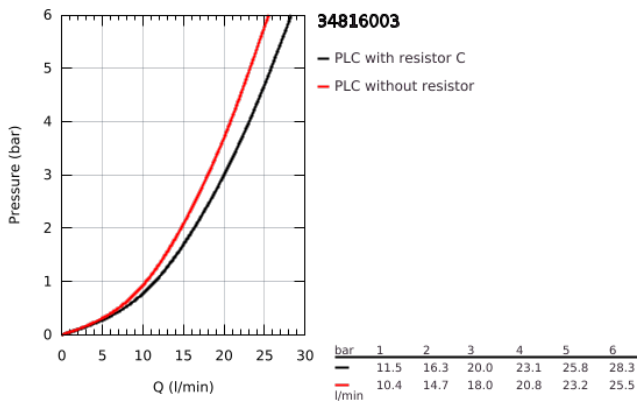

34 816 003 GROHTHERM 1000 BATH SAFETY MIXER

PRODUCT DESCRIPTION

- Colour: chrome
- wall mounted
- GROHE CoolTouch safety housing
- GROHE LongLife finish
- GROHE MetalGrip ergonomically shaped metal handles
- GROHE SafeStop - safety button at 38°C
- GROHE SafeStop Plus - optional temperature limiter at 43°C included
- GROHE TurboStat - compact cartridge with wax thermoelement
- integrated stop valve
- GROHE AquaDimmer with multiple function:
 - integrated GROHE EcoButton
 - flow control
 - diverter: bath/shower
 - shower bottom outlet 1/2"
 - mousseur
 - built-in non-return valves
 - dirt strainers
 - protected against backflow
 - S-unions
 - metal rosette
 - professional edition

34 816 003 GROHTHERM 1000 BATH SAFETY MIXER

SPARE PARTS

- 1: Shut-off handle (Spare part-nr. 47976000)
 - 1.1: Cover cap (Spare part-nr. 4797400M)
 - 2: Stop (Spare part-nr. 47977000)
 - 3: Aquadimmer (Spare part-nr. 12433000)
 - 4: Water flow (Spare part-nr. 47751000)
 - 5: Temperature control handle (Spare part-nr. 47973000)
 - 5.1: Cover cap (Spare part-nr. 4797400M)
 - 6: Fitting ring (Spare part-nr. 47743000)
 - 7: Thermostatic compact cartridge 1/2" (Spare part-nr. 47439000)
 - 8: Race (Spare part-nr. 47975000)
 - 9: Mousseur (Spare part-nr. 13952000)
 - 10: Non-return valve (Spare part-nr. 47189000)
 - 10.1: Dirt strainer (Spare part-nr. 0726400M)
 - 10.2: Non-return valve (Spare part-nr. 08565000)
 - 10.3: O-ring $\varnothing 17 \times \varnothing 2$ (Spare part-nr. 0305500M)
 - 11: S-union (Spare part-nr. 12075000)
 - 11.1: Seal (Spare part-nr. 0138600M)
 - 11.2: Escutcheon (Spare part-nr. 0221000M)
 - 12: Extension 3/4", 20 mm (Spare part-nr. 0713000M)*
 - 13: Special spanner (Spare part-nr. 19377000)*
 - 14: Socket Spanner (Spare part-nr. 19332000)*
 - 15: GROHE TurboStat cartridge 1/2" (Spare part-nr. 47175000)*
- * Optional accessories