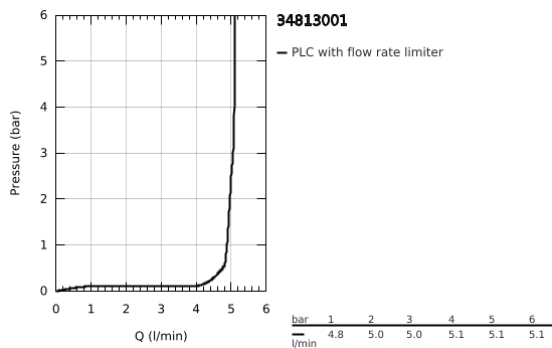

34 813 001 **ESSENCE SINGLE-LEVER BASIN MIXER 1/2"**
S-SIZE

PRODUCT DESCRIPTION

- Colour: chrome
- single hole installation
- metal lever
- GROHE SilkMove 28 mm ceramic cartridge
- with temperature limiter
- GROHE LongLife finish
- GROHE EcoJoy - less water, perfect flow
- maximum flow rate (at 3 bar): 5 l/min
- GROHE Quickfix Plus installation system
- smooth body
- flexible connection hoses
- minimum pressure 1.0 bar
- professional edition

34 813 001 ESSENCE SINGLE-LEVER BASIN MIXER 1/2"
S-SIZE

SPARE PARTS

- 1: Lever (Spare part-nr. 46917000)
 - 2: Fitting ring (Spare part-nr. 46715000)
 - 3: Cartridge (Spare part-nr. 46580000)
 - 4: Mousseur (Spare part-nr. 46765000)
 - 5: Escutcheon (Spare part-nr. 48603000)
 - 6: Shank mounting kit (Spare part-nr. 46645000)
 - 7: Waste set with push-open plug (Spare part-nr. 65807000)*
 - 8: Mounting wrench (Spare part-nr. 19017000)*
- * Optional accessories