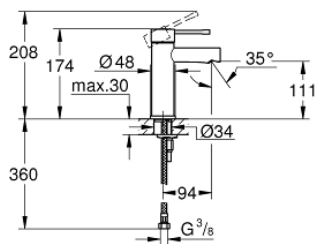

34 813 001 **ESSENCE SINGLE-LEVER BASIN MIXER 1/2"**
S-SIZE

PRODUCT DESCRIPTION

- Colour: chrome
- single hole installation
- metal lever
- GROHE SilkMove 28 mm ceramic cartridge
- with temperature limiter
- GROHE LongLife finish
- GROHE EcoJoy - less water, perfect flow
- maximum flow rate (at 3 bar): 5 l/min
- GROHE Quickfix Plus installation system
- smooth body
- flexible connection hoses
- minimum pressure 1.0 bar
- professional edition

34 813 001 ESSENCE SINGLE-LEVER BASIN MIXER 1/2"
S-SIZE

SPARE PARTS

- 1: Lever (Spare part-nr. 46917000)
 - 2: Fitting ring (Spare part-nr. 46715000)
 - 3: Cartridge (Spare part-nr. 46580000)
 - 4: Mousseur (Spare part-nr. 46765000)
 - 5: Escutcheon (Spare part-nr. 48603000)
 - 6: Shank mounting kit (Spare part-nr. 46645000)
 - 7: Waste set with push-open plug (Spare part-nr. 65807000)*
 - 8: Mounting wrench (Spare part-nr. 19017000)*
- * Optional accessories