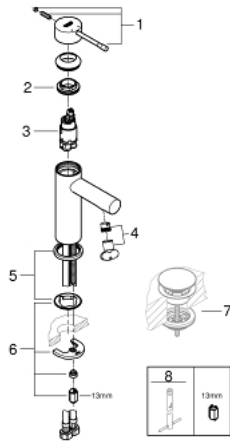

34 813 001 **ESSENCE SINGLE-LEVER BASIN MIXER 1/2"**
S-SIZE

PRODUCT DESCRIPTION

- Colour: chrome
- single hole installation
- metal lever
- GROHE SilkMove 28 mm ceramic cartridge
- with temperature limiter
- GROHE LongLife finish
- GROHE EcoJoy - less water, perfect flow
- maximum flow rate (at 3 bar): 5 l/min
- GROHE Quickfix Plus installation system
- smooth body
- flexible connection hoses
- minimum pressure 1.0 bar
- professional edition

34 813 001 ESSENCE SINGLE-LEVER BASIN MIXER 1/2"
S-SIZE

SPARE PARTS

- 1: Lever (Spare part-nr. 46917000)
 - 2: Fitting ring (Spare part-nr. 46715000)
 - 3: Cartridge (Spare part-nr. 46580000)
 - 4: Mousseur (Spare part-nr. 46765000)
 - 5: Escutcheon (Spare part-nr. 48603000)
 - 6: Shank mounting kit (Spare part-nr. 46645000)
 - 7: Waste set with push-open plug (Spare part-nr. 65807000)*
 - 8: Mounting wrench (Spare part-nr. 19017000)*
- * Optional accessories