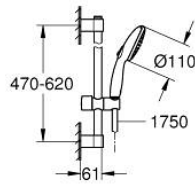

## 34 768 001 GROHTHERM 800 COSMOPOLITAN SHOWER SAFETY MIXER

### PRODUCT DESCRIPTION

- Colour: chrome
- with shower rail set 2 sprays (Rain, Jet)
- consisting of:
  - Grotherm 800 Cosmopolitan thermostatic shower mixer 1/2" (34 765)
  - Tempesta shower rail set, 600 mm (26 162)
- professional edition

### SPARE PARTS

- 1: Metal handle 1/2" (Spare part-nr. 47984000)
  - 1.1: Cover cap (Spare part-nr. 6458500M)
  - 2: Fitting ring (Spare part-nr. 47743000)
  - 3: Thermostatic compact cartridge 1/2" (Spare part-nr. 47439000)
  - 4: Ceramic headpart, 1/2" (Spare part-nr. 45346000)
  - 4.1: O-ring Ø18,2 x Ø1,7 (Spare part-nr. 0392400M)
  - 5: Non-return valve (Spare part-nr. 47189000)
  - 5.1: Dirt strainer (Spare part-nr. 0726400M)
  - 5.2: Non-return valve (Spare part-nr. 08565000)
  - 5.3: O-ring Ø17 x Ø2 (Spare part-nr. 0305500M)
  - 6: S-union (Spare part-nr. 12662000)
  - 7: Shower bar holder (Spare part-nr. 48607000)
  - 8: Glider (Spare part-nr. 48609000)
  - 9: Shower bar holder (Spare part-nr. 48608000)
  - 10: Dirt strainer (Spare part-nr. 0700200M)
  - 11: Extension 3/4", 20 mm (Spare part-nr. 0713000M)\*
  - 12: Compensation disc (Spare part-nr. 48543001)\*
  - 13: GROHE TurboStat cartridge 1/2" (Spare part-nr. 47175000)\*
  - 14: Special spanner (Spare part-nr. 19377000)\*
  - 15: Socket Spanner (Spare part-nr. 19332000)\*
- \* Optional accessories