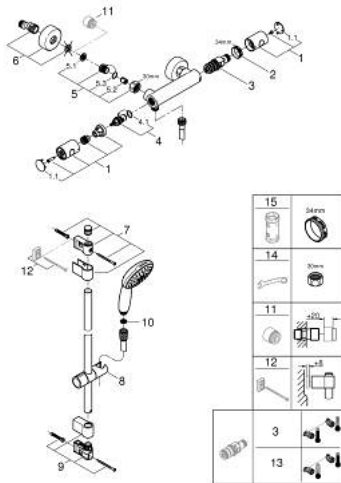

## 34 768 001 GROHTHERM 800 COSMOPOLITAN SHOWER SAFETY MIXER

### PRODUCT DESCRIPTION

- Colour: chrome
- with shower rail set 2 sprays (Rain, Jet)
- consisting of:
  - Grotherm 800 Cosmopolitan thermostatic shower mixer 1/2" (34 765)
  - Tempesta shower rail set, 600 mm (26 162)
- professional edition

### SPARE PARTS

- 1: Metal handle 1/2" (Spare part-nr. 47984000)
  - 1.1: Cover cap (Spare part-nr. 6458500M)
  - 2: Fitting ring (Spare part-nr. 47743000)
  - 3: Thermostatic compact cartridge 1/2" (Spare part-nr. 47439000)
  - 4: Ceramic headpart, 1/2" (Spare part-nr. 45346000)
  - 4.1: O-ring Ø18,2 x Ø1,7 (Spare part-nr. 0392400M)
  - 5: Non-return valve (Spare part-nr. 47189000)
  - 5.1: Dirt strainer (Spare part-nr. 0726400M)
  - 5.2: Non-return valve (Spare part-nr. 08565000)
  - 5.3: O-ring Ø17 x Ø2 (Spare part-nr. 0305500M)
  - 6: S-union (Spare part-nr. 12662000)
  - 7: Shower bar holder (Spare part-nr. 48607000)
  - 8: Glider (Spare part-nr. 48609000)
  - 9: Shower bar holder (Spare part-nr. 48608000)
  - 10: Dirt strainer (Spare part-nr. 0700200M)
  - 11: Extension 3/4", 20 mm (Spare part-nr. 0713000M)\*
  - 12: Compensation disc (Spare part-nr. 48543001)\*
  - 13: GROHE TurboStat cartridge 1/2" (Spare part-nr. 47175000)\*
  - 14: Special spanner (Spare part-nr. 19377000)\*
  - 15: Socket Spanner (Spare part-nr. 19332000)\*
- \* Optional accessories