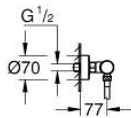

### PRODUCT DESCRIPTION

- Colour: chrome
- with shower rail set 2 sprays (Rain, Jet)
- consisting of:
  - Grotherm 800 Cosmopolitan thermostatic shower mixer 1/2" (34 765)
  - Tempesta shower rail set, 600 mm (26 162)
- professional edition

### SPARE PARTS

- 1: Metal handle 1/2" (Spare part-nr. 47984000)
  - 1.1: Cover cap (Spare part-nr. 6458500M)
  - 2: Fitting ring (Spare part-nr. 47743000)
  - 3: Thermostatic compact cartridge 1/2" (Spare part-nr. 47439000)
  - 4: Ceramic headpart, 1/2" (Spare part-nr. 45346000)
  - 4.1: O-ring Ø18,2 x Ø1,7 (Spare part-nr. 0392400M)
  - 5: Non-return valve (Spare part-nr. 47189000)
  - 5.1: Dirt strainer (Spare part-nr. 0726400M)
  - 5.2: Non-return valve (Spare part-nr. 08565000)
  - 5.3: O-ring Ø17 x Ø2 (Spare part-nr. 0305500M)
  - 6: S-union (Spare part-nr. 12662000)
  - 7: Shower bar holder (Spare part-nr. 48607000)
  - 8: Glider (Spare part-nr. 48609000)
  - 9: Shower bar holder (Spare part-nr. 48608000)
  - 10: Dirt strainer (Spare part-nr. 0700200M)
  - 11: Extension 3/4", 20 mm (Spare part-nr. 0713000M)\*
  - 12: Compensation disc (Spare part-nr. 48543001)\*
  - 13: GROHE TurboStat cartridge 1/2" (Spare part-nr. 47175000)\*
  - 14: Special spanner (Spare part-nr. 19377000)\*
  - 15: Socket Spanner (Spare part-nr. 19332000)\*
- \* Optional accessories