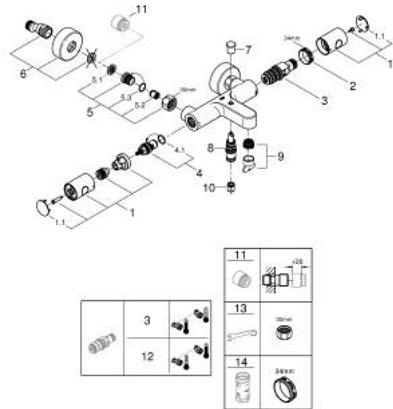

### PRODUCT DESCRIPTION

- Colour: chrome
- wall mounted
- GROHE LongLife finish
- GROHE MetalGrip ergonomically shaped metal handles
- GROHE SafeStop - safety button at 38°C
- GROHE SafeStop Plus - optional temperature limiter at 43°C included
- GROHE TurboStat - compact cartridge with wax thermoelement
- integrated stop valve
- automatic diverter: bath/shower
- volume handle with GROHE EcoButton
- ceramic headpart 1/2", 180°
- shower bottom outlet 1/2"
- mousseur
- built-in non-return valves
- dirt strainers
- protected against backflow
- S-unions
- metal rosette

### SPARE PARTS

- 1: Metal handle 1/2" (Spare part-nr. 47984000)
  - 1.1: Cover cap (Spare part-nr. 6458500M)
  - 2: Fitting ring (Spare part-nr. 47743000)
  - 3: Thermostatic compact cartridge 1/2" (Spare part-nr. 47439000)
  - 4: Ceramic headpart, 1/2" (Spare part-nr. 45346000)
  - 4.1: O-ring Ø18,2 x Ø1,7 (Spare part-nr. 0392400M)
  - 5: Non-return valve (Spare part-nr. 47189000)
  - 5.1: Dirt strainer (Spare part-nr. 0726400M)
  - 5.2: Non-return valve (Spare part-nr. 08565000)
  - 5.3: O-ring ø17 x ø2 (Spare part-nr. 0305500M)
  - 6: S-union (Spare part-nr. 12662000)
  - 7: Diverter knob (Spare part-nr. 65648000)
  - 8: Diverter (Spare part-nr. 65655000)
  - 9: Mousseur (Spare part-nr. 13926000)
  - 10: Non-return valve (Spare part-nr. 08565000)
  - 11: Extension 3/4", 20 mm (Spare part-nr. 0713000M)\*
  - 12: GROHE TurboStat cartridge 1/2" (Spare part-nr. 47175000)\*
  - 13: Special spanner (Spare part-nr. 19377000)\*
  - 14: Socket Spanner (Spare part-nr. 19332000)\*
- \* Optional accessories