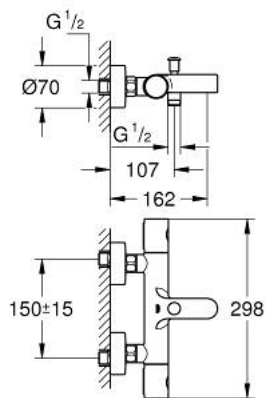

### PRODUCT DESCRIPTION

- Colour: chrome
- wall mounted
- GROHE LongLife finish
- GROHE MetalGrip ergonomically shaped metal handles
- GROHE SafeStop - safety button at 38°C
- GROHE SafeStop Plus - optional temperature limiter at 43°C included
- GROHE TurboStat - compact cartridge with wax thermoelement
- integrated stop valve
- automatic diverter: bath/shower
- volume handle with GROHE EcoButton
- ceramic headpart 1/2", 180°
- shower bottom outlet 1/2"
- mousseur
- built-in non-return valves
- dirt strainers
- protected against backflow
- S-unions
- metal rosette

### SPARE PARTS

- 1: Metal handle 1/2" (Spare part-nr. 47984000)
  - 1.1: Cover cap (Spare part-nr. 6458500M)
  - 2: Fitting ring (Spare part-nr. 47743000)
  - 3: Thermostatic compact cartridge 1/2" (Spare part-nr. 47439000)
  - 4: Ceramic headpart, 1/2" (Spare part-nr. 45346000)
  - 4.1: O-ring Ø18,2 x Ø1,7 (Spare part-nr. 0392400M)
  - 5: Non-return valve (Spare part-nr. 47189000)
  - 5.1: Dirt strainer (Spare part-nr. 0726400M)
  - 5.2: Non-return valve (Spare part-nr. 08565000)
  - 5.3: O-ring ø17 x ø2 (Spare part-nr. 0305500M)
  - 6: S-union (Spare part-nr. 12662000)
  - 7: Diverter knob (Spare part-nr. 65648000)
  - 8: Diverter (Spare part-nr. 65655000)
  - 9: Mousseur (Spare part-nr. 13926000)
  - 10: Non-return valve (Spare part-nr. 08565000)
  - 11: Extension 3/4", 20 mm (Spare part-nr. 0713000M)\*
  - 12: GROHE TurboStat cartridge 1/2" (Spare part-nr. 47175000)\*
  - 13: Special spanner (Spare part-nr. 19377000)\*
  - 14: Socket Spanner (Spare part-nr. 19332000)\*
- \* Optional accessories