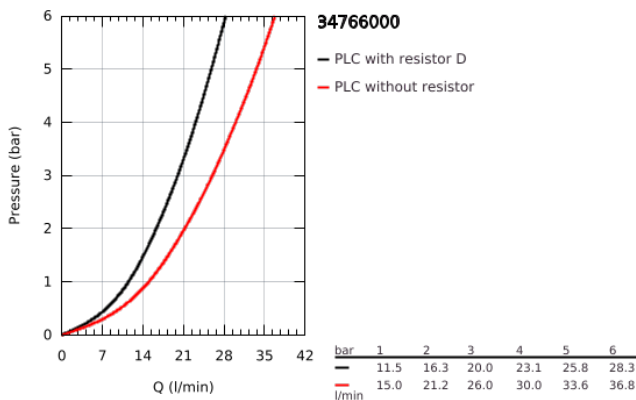

## 34 766 000 GROHTHERM 800 COSMOPOLITAN BATH SAFETY MIXER

### PRODUCT DESCRIPTION

- Colour: chrome
- wall mounted
- GROHE LongLife finish
- GROHE MetalGrip ergonomically shaped metal handles
- GROHE SafeStop - safety button at 38°C
- GROHE SafeStop Plus - optional temperature limiter at 43°C included
- GROHE TurboStat - compact cartridge with wax thermoelement
- integrated stop valve
- automatic diverter: bath/shower
- volume handle with GROHE EcoButton
- ceramic headpart 1/2", 180°
- shower bottom outlet 1/2"
- mousseur
- built-in non-return valves
- dirt strainers
- protected against backflow
- S-unions
- metal rosette