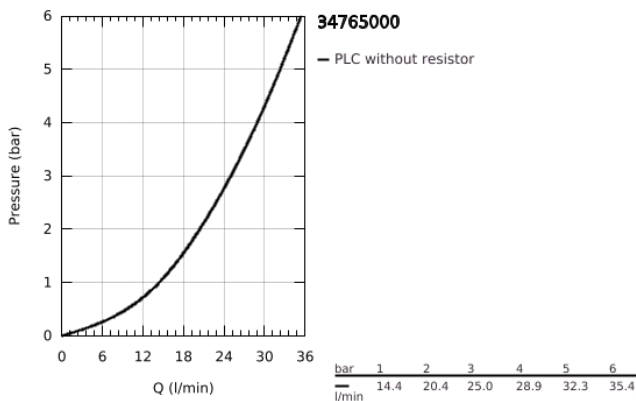

34 765 000 GROHTHERM 800 COSMOPOLITAN SHOWER SAFETY MIXER

PRODUCT DESCRIPTION

- Colour: chrome
- wall mounted
- GROHE LongLife finish
- GROHE MetalGrip ergonomically shaped metal handles
- GROHE SafeStop - safety button at 38°C
- GROHE SafeStop Plus - optional temperature limiter at 43°C included
- GROHE TurboStat - compact cartridge with wax thermoelement
- integrated stop valve
- volume handle with GROHE EcoButton
- ceramic headpart 1/2", 180°
- shower bottom outlet 1/2"
- built-in non-return valves
- dirt strainers
- protected against backflow
- S-unions
- metal rosette

34 765 000 GROHTHERM 800 COSMOPOLITAN SHOWER SAFETY MIXER

SPARE PARTS

- 1: Metal handle 1/2" (Spare part-nr. 47984000)
 - 1.1: Cover cap (Spare part-nr. 6458500M)
 - 2: Fitting ring (Spare part-nr. 47743000)
 - 3: Thermostatic compact cartridge 1/2" (Spare part-nr. 47439000)
 - 4: Ceramic headpart, 1/2" (Spare part-nr. 45346000)
 - 4.1: O-ring $\varnothing 18,2 \times \varnothing 1,7$ (Spare part-nr. 0392400M)
 - 5: Non-return valve (Spare part-nr. 47189000)
 - 5.1: Dirt strainer (Spare part-nr. 0726400M)
 - 5.2: Non-return valve (Spare part-nr. 08565000)
 - 5.3: O-ring $\varnothing 17 \times \varnothing 2$ (Spare part-nr. 0305500M)
 - 6: S-union (Spare part-nr. 12662000)
 - 7: Non-return valve (Spare part-nr. 08565000)
 - 8: Extension 3/4", 20 mm (Spare part-nr. 0713000M)*
 - 9: GROHE TurboStat cartridge 1/2" (Spare part-nr. 47175000)*
 - 10: Special spanner (Spare part-nr. 19377000)*
 - 11: Socket Spanner (Spare part-nr. 19332000)*
- * Optional accessories