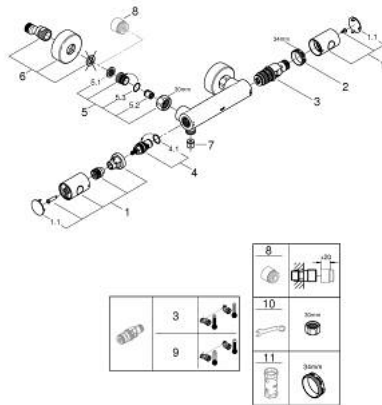

34 765 000 GROHTHERM 800 COSMOPOLITAN SHOWER SAFETY MIXER

PRODUCT DESCRIPTION

- Colour: chrome
- wall mounted
- GROHE LongLife finish
- GROHE MetalGrip ergonomically shaped metal handles
- GROHE SafeStop - safety button at 38°C
- GROHE SafeStop Plus - optional temperature limiter at 43°C included
- GROHE TurboStat - compact cartridge with wax thermoelement
- integrated stop valve
- volume handle with GROHE EcoButton
- ceramic headpart 1/2", 180°
- shower bottom outlet 1/2"
- built-in non-return valves
- dirt strainers
- protected against backflow
- S-unions
- metal rosette

34 765 000 GROHTHERM 800 COSMOPOLITAN SHOWER SAFETY MIXER

SPARE PARTS

- 1: Metal handle 1/2" (Spare part-nr. 47984000)
 - 1.1: Cover cap (Spare part-nr. 6458500M)
 - 2: Fitting ring (Spare part-nr. 47743000)
 - 3: Thermostatic compact cartridge 1/2" (Spare part-nr. 47439000)
 - 4: Ceramic headpart, 1/2" (Spare part-nr. 45346000)
 - 4.1: O-ring $\varnothing 18,2 \times \varnothing 1,7$ (Spare part-nr. 0392400M)
 - 5: Non-return valve (Spare part-nr. 47189000)
 - 5.1: Dirt strainer (Spare part-nr. 0726400M)
 - 5.2: Non-return valve (Spare part-nr. 08565000)
 - 5.3: O-ring $\varnothing 17 \times \varnothing 2$ (Spare part-nr. 0305500M)
 - 6: S-union (Spare part-nr. 12662000)
 - 7: Non-return valve (Spare part-nr. 08565000)
 - 8: Extension 3/4", 20 mm (Spare part-nr. 0713000M)*
 - 9: GROHE TurboStat cartridge 1/2" (Spare part-nr. 47175000)*
 - 10: Special spanner (Spare part-nr. 19377000)*
 - 11: Socket Spanner (Spare part-nr. 19332000)*
- * Optional accessories