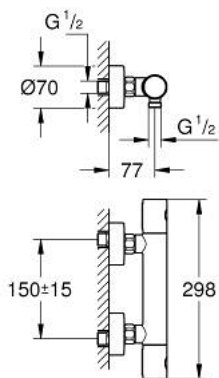

34 765 000 GROHTHERM 800 COSMOPOLITAN SHOWER SAFETY MIXER

PRODUCT DESCRIPTION

- Colour: chrome
- wall mounted
- GROHE LongLife finish
- GROHE MetalGrip ergonomically shaped metal handles
- GROHE SafeStop - safety button at 38°C
- GROHE SafeStop Plus - optional temperature limiter at 43°C included
- GROHE TurboStat - compact cartridge with wax thermoelement
- integrated stop valve
- volume handle with GROHE EcoButton
- ceramic headpart 1/2", 180°
- shower bottom outlet 1/2"
- built-in non-return valves
- dirt strainers
- protected against backflow
- S-unions
- metal rosette

34 765 000 GROHTHERM 800 COSMOPOLITAN SHOWER SAFETY MIXER

SPARE PARTS

- 1: Metal handle 1/2" (Spare part-nr. 47984000)
 - 1.1: Cover cap (Spare part-nr. 6458500M)
 - 2: Fitting ring (Spare part-nr. 47743000)
 - 3: Thermostatic compact cartridge 1/2" (Spare part-nr. 47439000)
 - 4: Ceramic headpart, 1/2" (Spare part-nr. 45346000)
 - 4.1: O-ring $\varnothing 18,2 \times \varnothing 1,7$ (Spare part-nr. 0392400M)
 - 5: Non-return valve (Spare part-nr. 47189000)
 - 5.1: Dirt strainer (Spare part-nr. 0726400M)
 - 5.2: Non-return valve (Spare part-nr. 08565000)
 - 5.3: O-ring $\varnothing 17 \times \varnothing 2$ (Spare part-nr. 0305500M)
 - 6: S-union (Spare part-nr. 12662000)
 - 7: Non-return valve (Spare part-nr. 08565000)
 - 8: Extension 3/4", 20 mm (Spare part-nr. 0713000M)*
 - 9: GROHE TurboStat cartridge 1/2" (Spare part-nr. 47175000)*
 - 10: Special spanner (Spare part-nr. 19377000)*
 - 11: Socket Spanner (Spare part-nr. 19332000)*
- * Optional accessories