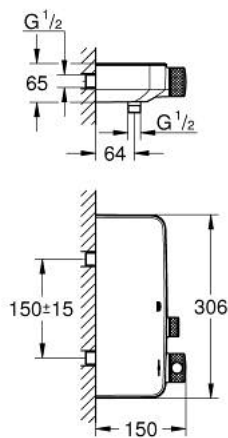

### PRODUCT DESCRIPTION

- Colour: chrome
- wall mounted
- GROHE CoolTouch - no risk of scalding
- GROHE LongLife finish
- GROHE SafeStop - safety button at 38°C
- GROHE SafeStop Plus - optional temperature limiter at 43°C included
- GROHE TurboStat - compact cartridge with wax thermoelement
- GROHE ProGrip - with knurl structure
- GROHE SmartControl - control the shower with intuitive push/turn button
- integrated GROHE EasyReach shower tray
- shower bottom outlet 1/2"
- built-in non-return valves and dirt strainers
- protected against backflow

### SPARE PARTS

- 1: Thermostatic compact cartridge 1/2" (Spare part-nr. 47439000)
  - 2: Cartridge (Spare part-nr. 48297000)
  - 3: Non-return valve (Spare part-nr. 49069000)
  - 4: Non-return valve (Spare part-nr. 08565000)
  - 5: GROHE TurboStat cartridge 1/2" (Spare part-nr. 47175000)\*
  - 6: Socket Spanner (Spare part-nr. 49059000)\*
- \* Optional accessories