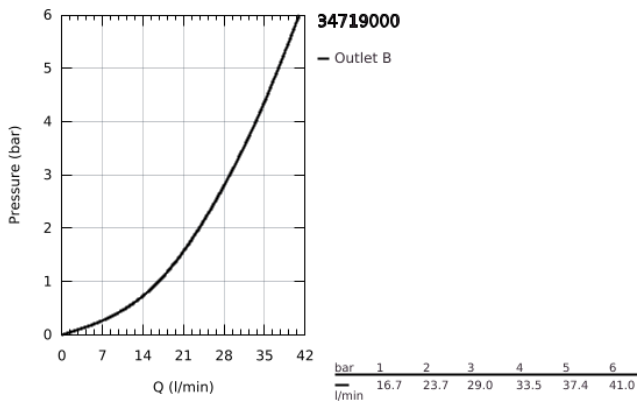

## 34 719 000 GROHTHERM SMARTCONTROL SHOWER SAFETY MIXER

### PRODUCT DESCRIPTION

- Colour: chrome
- wall mounted
- GROHE CoolTouch - no risk of scalding
- GROHE LongLife finish
- GROHE SafeStop - safety button at 38°C
- GROHE SafeStop Plus - optional temperature limiter at 43°C included
- GROHE TurboStat - compact cartridge with wax thermoelement
- GROHE ProGrip - with knurl structure
- GROHE SmartControl - control the shower with intuitive push/turn button
- integrated GROHE EasyReach shower tray
- shower bottom outlet 1/2"
- built-in non-return valves and dirt strainers
- protected against backflow