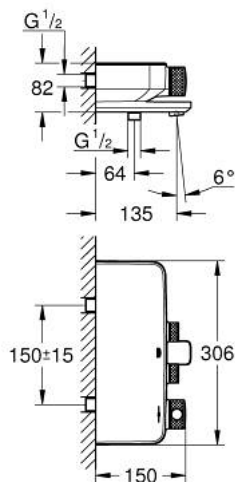

34 718 000 GROHTHERM SMARTCONTROL BATH SAFETY MIXER

PRODUCT DESCRIPTION

- Colour: chrome
- wall mounted
- GROHE CoolTouch - no risk of scalding
- GROHE LongLife finish
- GROHE SafeStop - safety button at 38°C
- GROHE SafeStop Plus - optional temperature limiter at 43°C included
- GROHE TurboStat - compact cartridge with wax thermoelement
- GROHE ProGrip - with knurl structure
- GROHE SmartControl - control the shower with intuitive push/turn button
- integrated GROHE EasyReach shower tray
- shower bottom outlet 1/2"
- bath spout with mousseur
- built-in non-return valves and dirt strainers
- protected against backflow

34 718 000 GROHTHERM SMARTCONTROL BATH SAFETY MIXER

SPARE PARTS

- 1: Thermostatic compact cartridge 1/2" (Spare part-nr. 47439000)
- 2: Cartridge (Spare part-nr. 48297000)
- 3: Non-return valve (Spare part-nr. 49069000)
- 4: Mousseur (Spare part-nr. 13941000)
- 5: Non-return valve (Spare part-nr. 08565000)
- 6: GROHE TurboStat cartridge 1/2" (Spare part-nr. 47175000)*
- 7: Socket Spanner (Spare part-nr. 49059000)*