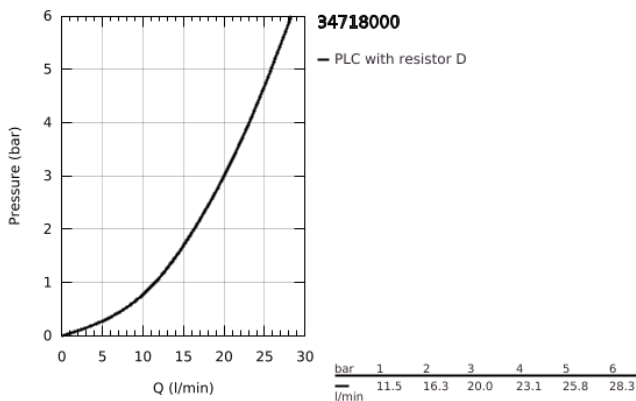

34 718 000 GROHTHERM SMARTCONTROL BATH SAFETY MIXER

PRODUCT DESCRIPTION

- Colour: chrome
- wall mounted
- GROHE CoolTouch - no risk of scalding
- GROHE LongLife finish
- GROHE SafeStop - safety button at 38°C
- GROHE SafeStop Plus - optional temperature limiter at 43°C included
- GROHE TurboStat - compact cartridge with wax thermoelement
- GROHE ProGrip - with knurl structure
- GROHE SmartControl - control the shower with intuitive push/turn button
- integrated GROHE EasyReach shower tray
- shower bottom outlet 1/2"
- bath spout with mousseur
- built-in non-return valves and dirt strainers
- protected against backflow

34 718 000 GROHTHERM SMARTCONTROL BATH SAFETY MIXER

SPARE PARTS

- 1: Thermostatic compact cartridge 1/2" (Spare part-nr. 47439000)
- 2: Cartridge (Spare part-nr. 48297000)
- 3: Non-return valve (Spare part-nr. 49069000)
- 4: Mousseur (Spare part-nr. 13941000)
- 5: Non-return valve (Spare part-nr. 08565000)
- 6: GROHE TurboStat cartridge 1/2" (Spare part-nr. 47175000)*
- 7: Socket Spanner (Spare part-nr. 49059000)*