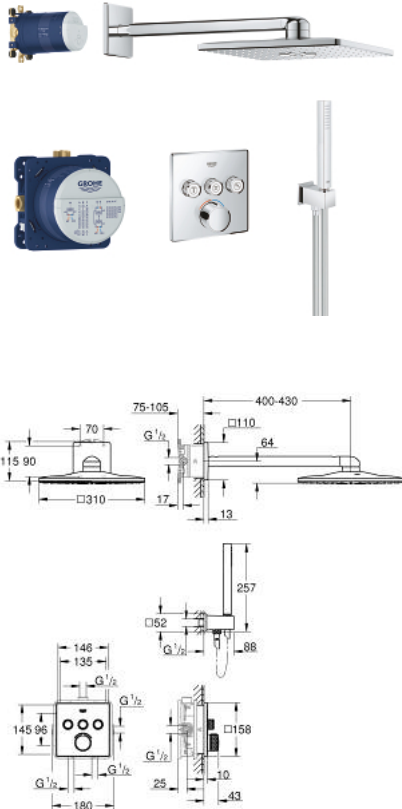

## 34 712 000 SMARTCONTROL PERFECT SHOWER SET

### PRODUCT DESCRIPTION

- Colour: chrome
- consisting of:
  - concealed mixer with 3 valves
  - SmartControl mixer set for final installation
  - 29 149 000
  - GROHE Rapido SmartBox (35 600/35 604)
  - Rainshower SmartActive 310 Cube head shower set (26 479 000) including head shower with 2 sprays, horizontal shower arm 400 mm and head shower rough-in (26 483 000)
  - hand shower Euphoria Cube Stick (27 698 000)
  - Euphoria Cube wall union with integrated shower holder (26 370 000)
  - Silverflex shower hose 1500 mm 1/2" x 1/2" (28 364)