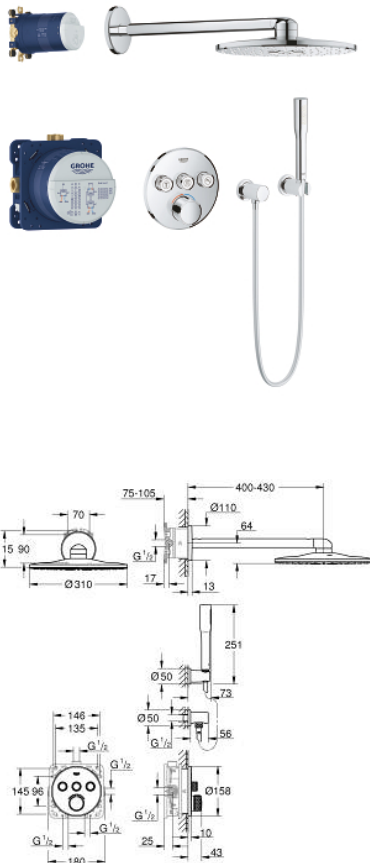

34 709 000 SMARTCONTROL PERFECT SHOWER SET

PRODUCT DESCRIPTION

- Colour: chrome
- consisting of:
- concealed mixer with 3 valves
- SmartControl mixer set for final installation
- 29 146 000
- GROHE Rapido SmartBox (35 600/35 604)
- Rainshower 310 head shower set (26 475 000) including head shower with 2 sprays, horizontal shower arm 400 mm and head shower rough-in (26 483 000)
- Euphoria Cosmopolitan Stick hand shower 1 spray (27 367)
- Rainshower wall holder (27 074)
- Rainshower wall union 1/2" (27 057 000)
- Silverflex shower hose 1500 mm 1/2" x 1/2" (28 364)