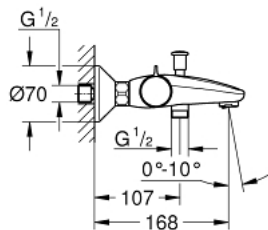

34 576 000 GROHTHERM 800 BATH SAFETY MIXER

PRODUCT DESCRIPTION

- Colour: chrome
- wall mounted
- GROHE LongLife finish
- GROHE TurboStat - compact cartridge with wax thermostatic element
- GROHE SafeStop - safety button at 38°C
- GROHE SafeStop Plus - optional temperature limiter at 43°C included
- integrated stop valve
- automatic diverter: bath/shower
- volume handle with GROHE EcoButton
- ceramic headpart 1/2", 180°
- shower bottom outlet 1/2"
- adjustable mousseur
- built-in non-return valves
- dirt strainers
- protected against backflow
- S-unions
- metal rosette

34 576 000 GROHTHERM 800 BATH SAFETY MIXER

SPARE PARTS

- 1: Temperature control handle (Spare part-nr. 47981000)
 - 2: Fitting ring (Spare part-nr. 47743000)
 - 3: Thermostatic compact cartridge 1/2" (Spare part-nr. 47439000)
 - 4: Shut-off handle (Spare part-nr. 47980000)
 - 5: Ceramic headpart, 1/2" (Spare part-nr. 45346000)
 - 5.1: O-ring Ø18,2 x Ø1,7 (Spare part-nr. 0392400M)
 - 6: s-union (Spare part-nr. 47888000)
 - 7: Flow straightener (Spare part-nr. 48256000)
 - 8: Diverter knob (Spare part-nr. 65648000)
 - 9: Diverter (Spare part-nr. 65655000)
 - 10: Socket Spanner (Spare part-nr. 19332000)*
 - 11: GROHE TurboStat cartridge 1/2" (Spare part-nr. 47175000)*
- * Optional accessories