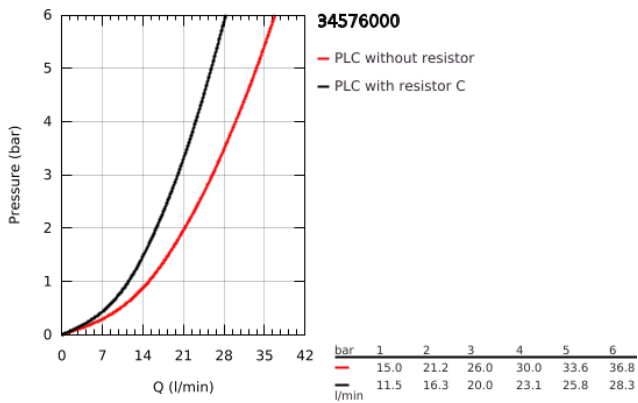

34 576 000 GROHTHERM 800 BATH SAFETY MIXER

PRODUCT DESCRIPTION

- Colour: chrome
- wall mounted
- GROHE LongLife finish
- GROHE TurboStat - compact cartridge with wax thermostatic element
- GROHE SafeStop - safety button at 38°C
- GROHE SafeStop Plus - optional temperature limiter at 43°C included
- integrated stop valve
- automatic diverter: bath/shower
- volume handle with GROHE EcoButton
- ceramic headpart 1/2", 180°
- shower bottom outlet 1/2"
- adjustable mousseur
- built-in non-return valves
- dirt strainers
- protected against backflow
- S-unions
- metal rosette

34 576 000 GROHTHERM 800 BATH SAFETY MIXER

SPARE PARTS

- 1: Temperature control handle (Spare part-nr. 47981000)
 - 2: Fitting ring (Spare part-nr. 47743000)
 - 3: Thermostatic compact cartridge 1/2" (Spare part-nr. 47439000)
 - 4: Shut-off handle (Spare part-nr. 47980000)
 - 5: Ceramic headpart, 1/2" (Spare part-nr. 45346000)
 - 5.1: O-ring Ø18,2 x Ø1,7 (Spare part-nr. 0392400M)
 - 6: s-union (Spare part-nr. 47888000)
 - 7: Flow straightener (Spare part-nr. 48256000)
 - 8: Diverter knob (Spare part-nr. 65648000)
 - 9: Diverter (Spare part-nr. 65655000)
 - 10: Socket Spanner (Spare part-nr. 19332000)*
 - 11: GROHE TurboStat cartridge 1/2" (Spare part-nr. 47175000)*
- * Optional accessories