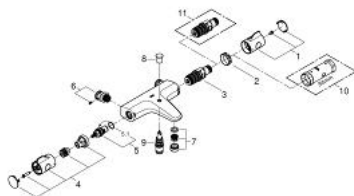

34 576 000 GROHTHERM 800 BATH SAFETY MIXER

PRODUCT DESCRIPTION

- Colour: chrome
- wall mounted
- GROHE LongLife finish
- GROHE TurboStat - compact cartridge with wax thermostatic element
- GROHE SafeStop - safety button at 38°C
- GROHE SafeStop Plus - optional temperature limiter at 43°C included
- integrated stop valve
- automatic diverter: bath/shower
- volume handle with GROHE EcoButton
- ceramic headpart 1/2", 180°
- shower bottom outlet 1/2"
- adjustable mousseur
- built-in non-return valves
- dirt strainers
- protected against backflow
- S-unions
- metal rosette

34 576 000 GROHTHERM 800 BATH SAFETY MIXER

SPARE PARTS

- 1: Temperature control handle (Spare part-nr. 47981000)
 - 2: Fitting ring (Spare part-nr. 47743000)
 - 3: Thermostatic compact cartridge 1/2" (Spare part-nr. 47439000)
 - 4: Shut-off handle (Spare part-nr. 47980000)
 - 5: Ceramic headpart, 1/2" (Spare part-nr. 45346000)
 - 5.1: O-ring Ø18,2 x Ø1,7 (Spare part-nr. 0392400M)
 - 6: s-union (Spare part-nr. 47888000)
 - 7: Flow straightener (Spare part-nr. 48256000)
 - 8: Diverter knob (Spare part-nr. 65648000)
 - 9: Diverter (Spare part-nr. 65655000)
 - 10: Socket Spanner (Spare part-nr. 19332000)*
 - 11: GROHE TurboStat cartridge 1/2" (Spare part-nr. 47175000)*
- * Optional accessories