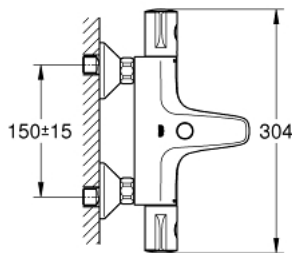

34 576 000 GROHTHERM 800 BATH SAFETY MIXER

PRODUCT DESCRIPTION

- Colour: chrome
- wall mounted
- GROHE LongLife finish
- GROHE TurboStat - compact cartridge with wax thermostatic element
- GROHE SafeStop - safety button at 38°C
- GROHE SafeStop Plus - optional temperature limiter at 43°C included
- integrated stop valve
- automatic diverter: bath/shower
- volume handle with GROHE EcoButton
- ceramic headpart 1/2", 180°
- shower bottom outlet 1/2"
- adjustable mousseur
- built-in non-return valves
- dirt strainers
- protected against backflow
- S-unions
- metal rosette

34 576 000 GROHTHERM 800 BATH SAFETY MIXER

SPARE PARTS

- 1: Temperature control handle (Spare part-nr. 47981000)
 - 2: Fitting ring (Spare part-nr. 47743000)
 - 3: Thermostatic compact cartridge 1/2" (Spare part-nr. 47439000)
 - 4: Shut-off handle (Spare part-nr. 47980000)
 - 5: Ceramic headpart, 1/2" (Spare part-nr. 45346000)
 - 5.1: O-ring Ø18,2 x Ø1,7 (Spare part-nr. 0392400M)
 - 6: s-union (Spare part-nr. 47888000)
 - 7: Flow straightener (Spare part-nr. 48256000)
 - 8: Diverter knob (Spare part-nr. 65648000)
 - 9: Diverter (Spare part-nr. 65655000)
 - 10: Socket Spanner (Spare part-nr. 19332000)*
 - 11: GROHE TurboStat cartridge 1/2" (Spare part-nr. 47175000)*
- * Optional accessories