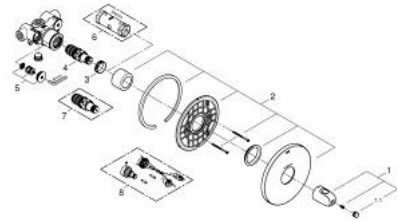

34 573 000 GROHTHERM 1000 SAFETY MIXER FOR BATH AND/OR SHOWER

PRODUCT DESCRIPTION

- Colour: chrome
- concealed installation set
- consisting of:
 - concealed body
 - (34 213 000)
 - GROHE FastFixation escutcheon with covered shaft sealing and covered fixing
 - GROHE TurboStat - compact cartridge with wax thermoelement
 - GROHE LongLife finish
 - GROHE MetalGrip ergonomically shaped metal handles
 - GROHE SafeStop - safety button at 38°C
 - GROHE SafeStop Plus - optional temperature limiter at 43°C included
- minimum pressure 1.0 bar

34 573 000 GROHTHERM 1000 SAFETY MIXER FOR BATH AND/OR SHOWER

SPARE PARTS

- 1: Temperature control handle (Spare part-nr. 47973000)
 - 1.1: Cover cap (Spare part-nr. 4797400M)
 - 2: Escutcheon (Spare part-nr. 47808000)
 - 3: Fitting ring (Spare part-nr. 47743000)
 - 4: Thermostatic compact cartridge 1/2" (Spare part-nr. 47439000)
 - 5: Non-return valve (Spare part-nr. 47753000)
 - 6: Socket Spanner (Spare part-nr. 19332000)*
 - 7: GROHE TurboStat cartridge 1/2" (Spare part-nr. 47175000)*
 - 8: Extension-set 27.5 mm (Spare part-nr. 47200000)*
- * Optional accessories