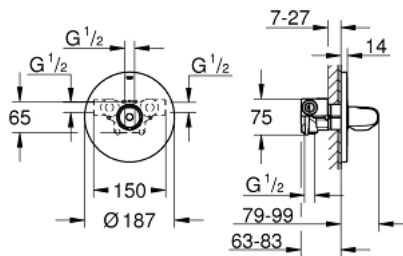

34 573 000 GROHTHERM 1000 SAFETY MIXER FOR BATH AND/OR SHOWER

PRODUCT DESCRIPTION

- Colour: chrome
- concealed installation set
- consisting of:
 - concealed body
 - (34 213 000)
 - GROHE FastFixation escutcheon with covered shaft sealing and covered fixing
 - GROHE TurboStat - compact cartridge with wax thermoelement
 - GROHE LongLife finish
 - GROHE MetalGrip ergonomically shaped metal handles
 - GROHE SafeStop - safety button at 38°C
 - GROHE SafeStop Plus - optional temperature limiter at 43°C included
- minimum pressure 1.0 bar

34 573 000 GROHTHERM 1000 SAFETY MIXER FOR BATH AND/OR SHOWER

SPARE PARTS

- 1: Temperature control handle (Spare part-nr. 47973000)
 - 1.1: Cover cap (Spare part-nr. 4797400M)
 - 2: Escutcheon (Spare part-nr. 47808000)
 - 3: Fitting ring (Spare part-nr. 47743000)
 - 4: Thermostatic compact cartridge 1/2" (Spare part-nr. 47439000)
 - 5: Non-return valve (Spare part-nr. 47753000)
 - 6: Socket Spanner (Spare part-nr. 19332000)*
 - 7: GROHE TurboStat cartridge 1/2" (Spare part-nr. 47175000)*
 - 8: Extension-set 27.5 mm (Spare part-nr. 47200000)*
- * Optional accessories