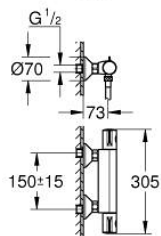

34 565 002 GROHTHERM 800 SHOWER SAFETY MIXER

PRODUCT DESCRIPTION

- Colour: chrome
- with shower rail set 2 sprays (Rain, Jet)
- consisting of:
 - Grotherm 800 thermostatic shower mixer 1/2" (34 558)
 - Tempesta shower rail set, 600 mm (26 162)
- professional edition

34 565 002 GROHTHERM 800 SHOWER SAFETY MIXER

SPARE PARTS

- 1: Temperature control handle (Spare part-nr. 47981000)
 - 2: Fitting ring (Spare part-nr. 47743000)
 - 3: Thermostatic compact cartridge 1/2" (Spare part-nr. 47439000)
 - 4: Shut-off handle (Spare part-nr. 47980000)
 - 5: Ceramic headpart, 1/2" (Spare part-nr. 45346000)
 - 5.1: O-ring Ø18,2 x Ø1,7 (Spare part-nr. 0392400M)
 - 6: Non-return valve (Spare part-nr. 08565000)
 - 7: Non-return valve (Spare part-nr. 47189000)
 - 7.1: Dirt strainer (Spare part-nr. 0726400M)
 - 7.2: Non-return valve (Spare part-nr. 08565000)
 - 7.3: O-ring Ø17 x Ø2 (Spare part-nr. 0305500M)
 - 8: S-union (Spare part-nr. 12075000)
 - 8.1: Seal (Spare part-nr. 0138600M)
 - 8.2: Escutcheon (Spare part-nr. 0221000M)
 - 9: Glider (Spare part-nr. 48609000)
 - 10: Shower bar holder (Spare part-nr. 48607000)
 - 11: Shower bar holder (Spare part-nr. 48608000)
 - 12: Dirt strainer (Spare part-nr. 0700200M)
 - 13: Extension 3/4", 20 mm (Spare part-nr. 0713000M)*
 - 14: Special spanner (Spare part-nr. 19377000)*
 - 15: Socket Spanner (Spare part-nr. 19332000)*
 - 16: Compensation disc (Spare part-nr. 48543001)*
 - 17: GROHE TurboStat cartridge 1/2" (Spare part-nr. 47175000)*
- * Optional accessories