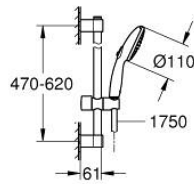

34 565 002 GROHTHERM 800 SHOWER SAFETY MIXER

PRODUCT DESCRIPTION

- Colour: chrome
- with shower rail set 2 sprays (Rain, Jet)
- consisting of:
 - Grotherm 800 thermostatic shower mixer 1/2" (34 558)
 - Tempesta shower rail set, 600 mm (26 162)
- professional edition

34 565 002 GROHTHERM 800 SHOWER SAFETY MIXER

SPARE PARTS

- 1: Temperature control handle (Spare part-nr. 47981000)
 - 2: Fitting ring (Spare part-nr. 47743000)
 - 3: Thermostatic compact cartridge 1/2" (Spare part-nr. 47439000)
 - 4: Shut-off handle (Spare part-nr. 47980000)
 - 5: Ceramic headpart, 1/2" (Spare part-nr. 45346000)
 - 5.1: O-ring Ø18,2 x Ø1,7 (Spare part-nr. 0392400M)
 - 6: Non-return valve (Spare part-nr. 08565000)
 - 7: Non-return valve (Spare part-nr. 47189000)
 - 7.1: Dirt strainer (Spare part-nr. 0726400M)
 - 7.2: Non-return valve (Spare part-nr. 08565000)
 - 7.3: O-ring Ø17 x Ø2 (Spare part-nr. 0305500M)
 - 8: S-union (Spare part-nr. 12075000)
 - 8.1: Seal (Spare part-nr. 0138600M)
 - 8.2: Escutcheon (Spare part-nr. 0221000M)
 - 9: Glider (Spare part-nr. 48609000)
 - 10: Shower bar holder (Spare part-nr. 48607000)
 - 11: Shower bar holder (Spare part-nr. 48608000)
 - 12: Dirt strainer (Spare part-nr. 0700200M)
 - 13: Extension 3/4", 20 mm (Spare part-nr. 0713000M)*
 - 14: Special spanner (Spare part-nr. 19377000)*
 - 15: Socket Spanner (Spare part-nr. 19332000)*
 - 16: Compensation disc (Spare part-nr. 48543001)*
 - 17: GROHE TurboStat cartridge 1/2" (Spare part-nr. 47175000)*
- * Optional accessories