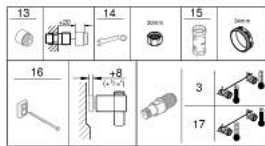

34 565 002 GROHTHERM 800 SHOWER SAFETY MIXER

PRODUCT DESCRIPTION

- Colour: chrome
- with shower rail set 2 sprays (Rain, Jet)
- consisting of:
 - Grotherm 800 thermostatic shower mixer 1/2" (34 558)
 - Tempesta shower rail set, 600 mm (26 162)
- professional edition

34 565 002 GROHTHERM 800 SHOWER SAFETY MIXER

SPARE PARTS

- 1: Temperature control handle (Spare part-nr. 47981000)
 - 2: Fitting ring (Spare part-nr. 47743000)
 - 3: Thermostatic compact cartridge 1/2" (Spare part-nr. 47439000)
 - 4: Shut-off handle (Spare part-nr. 47980000)
 - 5: Ceramic headpart, 1/2" (Spare part-nr. 45346000)
 - 5.1: O-ring Ø18,2 x Ø1,7 (Spare part-nr. 0392400M)
 - 6: Non-return valve (Spare part-nr. 08565000)
 - 7: Non-return valve (Spare part-nr. 47189000)
 - 7.1: Dirt strainer (Spare part-nr. 0726400M)
 - 7.2: Non-return valve (Spare part-nr. 08565000)
 - 7.3: O-ring Ø17 x Ø2 (Spare part-nr. 0305500M)
 - 8: S-union (Spare part-nr. 12075000)
 - 8.1: Seal (Spare part-nr. 0138600M)
 - 8.2: Escutcheon (Spare part-nr. 0221000M)
 - 9: Glider (Spare part-nr. 48609000)
 - 10: Shower bar holder (Spare part-nr. 48607000)
 - 11: Shower bar holder (Spare part-nr. 48608000)
 - 12: Dirt strainer (Spare part-nr. 0700200M)
 - 13: Extension 3/4", 20 mm (Spare part-nr. 0713000M)*
 - 14: Special spanner (Spare part-nr. 19377000)*
 - 15: Socket Spanner (Spare part-nr. 19332000)*
 - 16: Compensation disc (Spare part-nr. 48543001)*
 - 17: GROHE TurboStat cartridge 1/2" (Spare part-nr. 47175000)*
- * Optional accessories