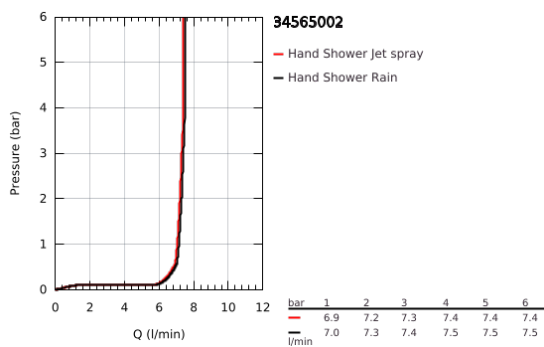

34 565 002 GROHTHERM 800 SHOWER SAFETY MIXER

PRODUCT DESCRIPTION

- Colour: chrome
- with shower rail set 2 sprays (Rain, Jet)
- consisting of:
 - Grotherm 800 thermostatic shower mixer 1/2" (34 558)
 - Tempesta shower rail set, 600 mm (26 162)
- professional edition

34 565 002 GROHTHERM 800 SHOWER SAFETY MIXER

SPARE PARTS

- 1: Temperature control handle (Spare part-nr. 47981000)
 - 2: Fitting ring (Spare part-nr. 47743000)
 - 3: Thermostatic compact cartridge 1/2" (Spare part-nr. 47439000)
 - 4: Shut-off handle (Spare part-nr. 47980000)
 - 5: Ceramic headpart, 1/2" (Spare part-nr. 45346000)
 - 5.1: O-ring Ø18,2 x Ø1,7 (Spare part-nr. 0392400M)
 - 6: Non-return valve (Spare part-nr. 08565000)
 - 7: Non-return valve (Spare part-nr. 47189000)
 - 7.1: Dirt strainer (Spare part-nr. 0726400M)
 - 7.2: Non-return valve (Spare part-nr. 08565000)
 - 7.3: O-ring Ø17 x Ø2 (Spare part-nr. 0305500M)
 - 8: S-union (Spare part-nr. 12075000)
 - 8.1: Seal (Spare part-nr. 0138600M)
 - 8.2: Escutcheon (Spare part-nr. 0221000M)
 - 9: Glider (Spare part-nr. 48609000)
 - 10: Shower bar holder (Spare part-nr. 48607000)
 - 11: Shower bar holder (Spare part-nr. 48608000)
 - 12: Dirt strainer (Spare part-nr. 0700200M)
 - 13: Extension 3/4", 20 mm (Spare part-nr. 0713000M)*
 - 14: Special spanner (Spare part-nr. 19377000)*
 - 15: Socket Spanner (Spare part-nr. 19332000)*
 - 16: Compensation disc (Spare part-nr. 48543001)*
 - 17: GROHE TurboStat cartridge 1/2" (Spare part-nr. 47175000)*
- * Optional accessories