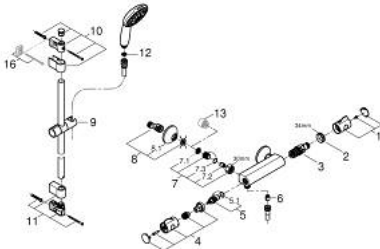

34 565 002 GROHTHERM 800 SHOWER SAFETY MIXER

PRODUCT DESCRIPTION

- Colour: chrome
- with shower rail set 2 sprays (Rain, Jet)
- consisting of:
 - Grotherm 800 thermostatic shower mixer 1/2" (34 558)
 - Tempesta shower rail set, 600 mm (26 162)
- professional edition

34 565 002 GROHTHERM 800 SHOWER SAFETY MIXER

SPARE PARTS

- 1: Temperature control handle (Spare part-nr. 47981000)
 - 2: Fitting ring (Spare part-nr. 47743000)
 - 3: Thermostatic compact cartridge 1/2" (Spare part-nr. 47439000)
 - 4: Shut-off handle (Spare part-nr. 47980000)
 - 5: Ceramic headpart, 1/2" (Spare part-nr. 45346000)
 - 5.1: O-ring Ø18,2 x Ø1,7 (Spare part-nr. 0392400M)
 - 6: Non-return valve (Spare part-nr. 08565000)
 - 7: Non-return valve (Spare part-nr. 47189000)
 - 7.1: Dirt strainer (Spare part-nr. 0726400M)
 - 7.2: Non-return valve (Spare part-nr. 08565000)
 - 7.3: O-ring Ø17 x Ø2 (Spare part-nr. 0305500M)
 - 8: S-union (Spare part-nr. 12075000)
 - 8.1: Seal (Spare part-nr. 0138600M)
 - 8.2: Escutcheon (Spare part-nr. 0221000M)
 - 9: Glider (Spare part-nr. 48609000)
 - 10: Shower bar holder (Spare part-nr. 48607000)
 - 11: Shower bar holder (Spare part-nr. 48608000)
 - 12: Dirt strainer (Spare part-nr. 0700200M)
 - 13: Extension 3/4", 20 mm (Spare part-nr. 0713000M)*
 - 14: Special spanner (Spare part-nr. 19377000)*
 - 15: Socket Spanner (Spare part-nr. 19332000)*
 - 16: Compensation disc (Spare part-nr. 48543001)*
 - 17: GROHE TurboStat cartridge 1/2" (Spare part-nr. 47175000)*
- * Optional accessories