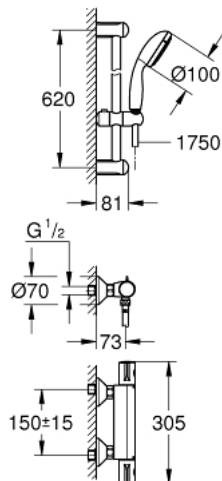

34 565 000 GROHTHERM 800 SAFETY SHOWER MIXER 1/2" WITH SHOWER SET

PRODUCT DESCRIPTION

- Colour: chrome
- consisting of:
 - Grohtherm 800 thermostatic shower mixer 1/2"
 - (34 558 000)
 - Tempesta shower set II, 600 mm (27 598 000)

34 565 000 GROHTHERM 800 SAFETY SHOWER MIXER 1/2" WITH SHOWER SET

SPARE PARTS

- 1: Temperature control handle (Spare part-nr. 47981000)
- 2: Fitting ring (Spare part-nr. 47743000)
- 3: Thermostatic compact cartridge 1/2" (Spare part-nr. 47439000)
- 4: Shut-off handle (Spare part-nr. 47980000)
- 5: Ceramic headpart, 1/2" (Spare part-nr. 45346000)
- 5.1: O-ring $\varnothing 18,2 \times \varnothing 1,7$ (Spare part-nr. 0392400M)
- 6: Non-return valve (Spare part-nr. 08565000)
- 7: Non-return valve (Spare part-nr. 47189000)
- 7.1: Dirt strainer (Spare part-nr. 0726400M)
- 7.2: Non-return valve (Spare part-nr. 08565000)
- 7.3: O-ring $\varnothing 17 \times \varnothing 2$ (Spare part-nr. 0305500M)
- 8: S-union (Spare part-nr. 12075000)
- 8.1: Seal (Spare part-nr. 0138600M)
- 8.2: Escutcheon (Spare part-nr. 0221000M)
- 9: Glider (Spare part-nr. 48099000)
- 10: Shower bar holder (Spare part-nr. 48098000)
- 11: Dirt strainer (Spare part-nr. 0700200M)
- 12: Extension 3/4", 20 mm (Spare part-nr. 0713000M)*
- 13: Special spanner (Spare part-nr. 19377000)*
- 14: Socket Spanner (Spare part-nr. 19332000)*
- 15: GROHE TurboStat cartridge 1/2" (Spare part-nr. 47175000)*