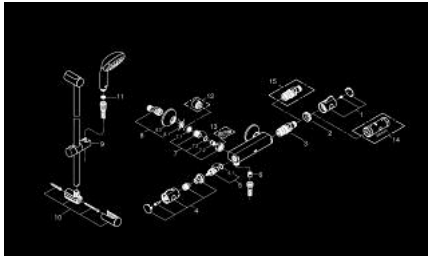

34 565 000 GROHTHERM 800 SAFETY SHOWER MIXER 1/2" WITH SHOWER SET

PRODUCT DESCRIPTION

- Colour: chrome
- consisting of:
 - Grohtherm 800 thermostatic shower mixer 1/2"
 - (34 558 000)
 - Tempesta shower set II, 600 mm (27 598 000)

34 565 000 GROHTHERM 800 SAFETY SHOWER MIXER 1/2" WITH SHOWER SET

SPARE PARTS

- 1: Temperature control handle (Spare part-nr. 47981000)
- 2: Fitting ring (Spare part-nr. 47743000)
- 3: Thermostatic compact cartridge 1/2" (Spare part-nr. 47439000)
- 4: Shut-off handle (Spare part-nr. 47980000)
- 5: Ceramic headpart, 1/2" (Spare part-nr. 45346000)
- 5.1: O-ring $\varnothing 18,2 \times \varnothing 1,7$ (Spare part-nr. 0392400M)
- 6: Non-return valve (Spare part-nr. 08565000)
- 7: Non-return valve (Spare part-nr. 47189000)
- 7.1: Dirt strainer (Spare part-nr. 0726400M)
- 7.2: Non-return valve (Spare part-nr. 08565000)
- 7.3: O-ring $\varnothing 17 \times \varnothing 2$ (Spare part-nr. 0305500M)
- 8: S-union (Spare part-nr. 12075000)
- 8.1: Seal (Spare part-nr. 0138600M)
- 8.2: Escutcheon (Spare part-nr. 0221000M)
- 9: Glider (Spare part-nr. 48099000)
- 10: Shower bar holder (Spare part-nr. 48098000)
- 11: Dirt strainer (Spare part-nr. 0700200M)
- 12: Extension 3/4", 20 mm (Spare part-nr. 0713000M)*
- 13: Special spanner (Spare part-nr. 19377000)*
- 14: Socket Spanner (Spare part-nr. 19332000)*
- 15: GROHE TurboStat cartridge 1/2" (Spare part-nr. 47175000)*