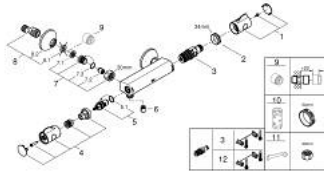

34 558 000 GROHTHERM 800 SHOWER SAFETY MIXER

PRODUCT DESCRIPTION

- Colour: chrome
- wall mounted
- GROHE LongLife finish
- GROHE SafeStop - safety button at 38°C
- GROHE SafeStop Plus - optional temperature limiter at 43°C included
- GROHE TurboStat - compact cartridge with wax thermoelement
- integrated stop valve

- volume handle with GROHE EcoButton

- ceramic headpart 1/2", 180°
- shower bottom outlet 1/2"
- dirt strainers
- built-in non-return valves
- protected against backflow
- S-unions
- metal rosette

34 558 000 GROHTHERM 800 SHOWER SAFETY MIXER

SPARE PARTS

- 1: Temperature control handle (Spare part-nr. 47981000)
- 2: Fitting ring (Spare part-nr. 47743000)
- 3: Thermostatic compact cartridge 1/2" (Spare part-nr. 47439000)
- 4: Shut-off handle (Spare part-nr. 47980000)
- 5: Ceramic headpart, 1/2" (Spare part-nr. 45346000)
- 5.1: O-ring Ø18,2 x Ø1,7 (Spare part-nr. 0392400M)
- 6: Non-return valve (Spare part-nr. 08565000)
- 7: Non-return valve (Spare part-nr. 47189000)
- 7.1: Dirt strainer (Spare part-nr. 0726400M)
- 7.2: Non-return valve (Spare part-nr. 08565000)
- 7.3: O-ring Ø17 x Ø2 (Spare part-nr. 0305500M)
- 8: S-union (Spare part-nr. 12075000)
- 8.1: Seal (Spare part-nr. 0138600M)
- 8.2: Escutcheon (Spare part-nr. 0221000M)
- 9: Extension 3/4", 20 mm (Spare part-nr. 0713000M)*
- 10: Socket Spanner (Spare part-nr. 19332000)*
- 11: Special spanner (Spare part-nr. 19377000)*
- 12: GROHE TurboStat cartridge 1/2" (Spare part-nr. 47175000)*