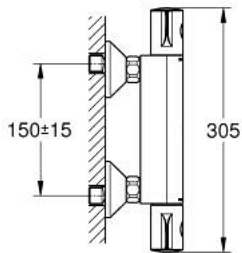

34 558 000 GROHTHERM 800 SHOWER SAFETY MIXER

PRODUCT DESCRIPTION

- Colour: chrome
- wall mounted
- GROHE LongLife finish
- GROHE SafeStop - safety button at 38°C
- GROHE SafeStop Plus - optional temperature limiter at 43°C included
- GROHE TurboStat - compact cartridge with wax thermoelement
- integrated stop valve

- volume handle with GROHE EcoButton

- ceramic headpart 1/2", 180°
- shower bottom outlet 1/2"
- dirt strainers
- built-in non-return valves
- protected against backflow
- S-unions
- metal rosette

34 558 000 GROHTHERM 800 SHOWER SAFETY MIXER

SPARE PARTS

- 1: Temperature control handle (Spare part-nr. 47981000)
- 2: Fitting ring (Spare part-nr. 47743000)
- 3: Thermostatic compact cartridge 1/2" (Spare part-nr. 47439000)
- 4: Shut-off handle (Spare part-nr. 47980000)
- 5: Ceramic headpart, 1/2" (Spare part-nr. 45346000)
- 5.1: O-ring Ø18,2 x Ø1,7 (Spare part-nr. 0392400M)
- 6: Non-return valve (Spare part-nr. 08565000)
- 7: Non-return valve (Spare part-nr. 47189000)
- 7.1: Dirt strainer (Spare part-nr. 0726400M)
- 7.2: Non-return valve (Spare part-nr. 08565000)
- 7.3: O-ring Ø17 x Ø2 (Spare part-nr. 0305500M)
- 8: S-union (Spare part-nr. 12075000)
- 8.1: Seal (Spare part-nr. 0138600M)
- 8.2: Escutcheon (Spare part-nr. 0221000M)
- 9: Extension 3/4", 20 mm (Spare part-nr. 0713000M)*
- 10: Socket Spanner (Spare part-nr. 19332000)*
- 11: Special spanner (Spare part-nr. 19377000)*
- 12: GROHE TurboStat cartridge 1/2" (Spare part-nr. 47175000)*