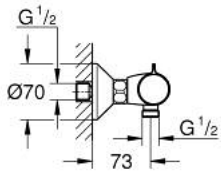

34 558 000 GROHTHERM 800 SHOWER SAFETY MIXER

PRODUCT DESCRIPTION

- Colour: chrome
- wall mounted
- GROHE LongLife finish
- GROHE SafeStop - safety button at 38°C
- GROHE SafeStop Plus - optional temperature limiter at 43°C included
- GROHE TurboStat - compact cartridge with wax thermoelement
- integrated stop valve

- volume handle with GROHE EcoButton

- ceramic headpart 1/2", 180°
- shower bottom outlet 1/2"
- dirt strainers
- built-in non-return valves
- protected against backflow
- S-unions
- metal rosette

34 558 000 GROHTHERM 800 SHOWER SAFETY MIXER

SPARE PARTS

- 1: Temperature control handle (Spare part-nr. 47981000)
- 2: Fitting ring (Spare part-nr. 47743000)
- 3: Thermostatic compact cartridge 1/2" (Spare part-nr. 47439000)
- 4: Shut-off handle (Spare part-nr. 47980000)
- 5: Ceramic headpart, 1/2" (Spare part-nr. 45346000)
- 5.1: O-ring Ø18,2 x Ø1,7 (Spare part-nr. 0392400M)
- 6: Non-return valve (Spare part-nr. 08565000)
- 7: Non-return valve (Spare part-nr. 47189000)
- 7.1: Dirt strainer (Spare part-nr. 0726400M)
- 7.2: Non-return valve (Spare part-nr. 08565000)
- 7.3: O-ring Ø17 x Ø2 (Spare part-nr. 0305500M)
- 8: S-union (Spare part-nr. 12075000)
- 8.1: Seal (Spare part-nr. 0138600M)
- 8.2: Escutcheon (Spare part-nr. 0221000M)
- 9: Extension 3/4", 20 mm (Spare part-nr. 0713000M)*
- 10: Socket Spanner (Spare part-nr. 19332000)*
- 11: Special spanner (Spare part-nr. 19377000)*
- 12: GROHE TurboStat cartridge 1/2" (Spare part-nr. 47175000)*