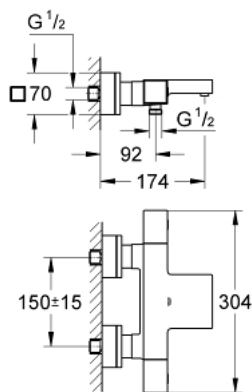

34 497 000 GROHTHERM CUBE BATH SAFETY MIXER