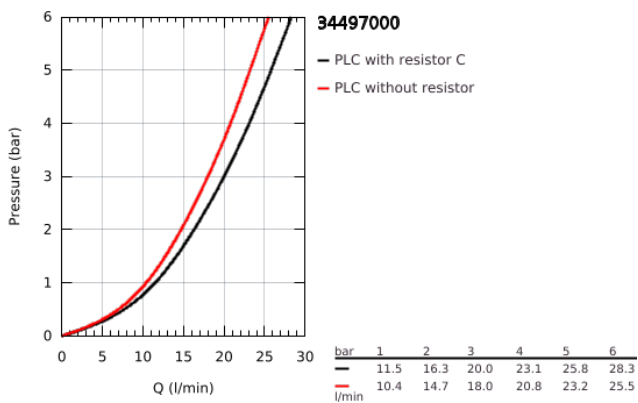

PRODUCT DESCRIPTION

- Colour: chrome
- wall mounted
- GROHE LongLife finish
- GROHE SafeStop - safety button at 38°C
- GROHE SafeStop Plus - optional temperature limiter at 43°C included
- GROHE TurboStat - compact cartridge with wax thermoelement
- integrated stop valve
- GROHE AquaDimmer with multiple function:
- integrated GROHE EcoButton

- flow control

- diverter: bath/shower

- shower bottom outlet 1/2"
- spray pattern: GROHE XL Waterfall
- flow straightener
- built-in non-return valves
- dirt strainers
- protected against backflow
- covered S-unions