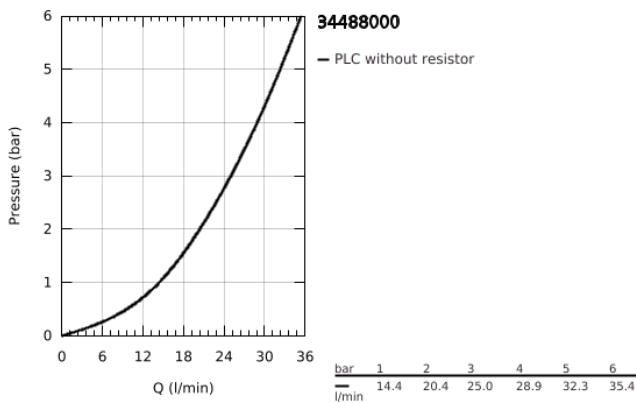

34 488 000 GROHTHERM CUBE SHOWER SAFETY MIXER

PRODUCT DESCRIPTION

- Colour: chrome
- wall mounted
- GROHE LongLife finish
- GROHE SafeStop - safety button at 38°C
- GROHE SafeStop Plus - optional temperature limiter at 43°C included
- GROHE TurboStat - compact cartridge with wax thermoelement
- integrated stop valve
- volume handle with FlowControl Button (button with individually adjustable stop)
- Carbodur ceramic headpart 1/2", 180°
- shower bottom outlet 1/2"
- built-in non-return valves
- dirt strainers
- protected against backflow
- covered S-unions

34 488 000 GROHTHERM CUBE SHOWER SAFETY MIXER

SPARE PARTS

- 1: Shut-off handle (Spare part-nr. 47964000)
- 1.1: Cover cap (Spare part-nr. 4795900M)
- 2: Ceramic headpart, 1/2" (Spare part-nr. 45346000)
- 2.1: O-ring Ø18,2 x Ø1,7 (Spare part-nr. 0392400M)
- 3: Temperature control handle (Spare part-nr. 47958000)
- 3.1: Cover cap (Spare part-nr. 4795900M)
- 4: Fitting ring (Spare part-nr. 47743000)
- 5: Thermostatic compact cartridge 1/2" (Spare part-nr. 47439000)
- 6: Non-return valve (Spare part-nr. 47189000)
- 6.1: Dirt strainer (Spare part-nr. 0726400M)
- 6.2: Non-return valve (Spare part-nr. 08565000)
- 6.3: O-ring Ø17 x Ø2 (Spare part-nr. 0305500M)
- 7: S-union (Spare part-nr. 47824000)
- 8: Socket Spanner (Spare part-nr. 19332000)*
- 9: GROHE TurboStat cartridge 1/2" (Spare part-nr. 47175000)*
- 10: Special spanner (Spare part-nr. 19377000)*