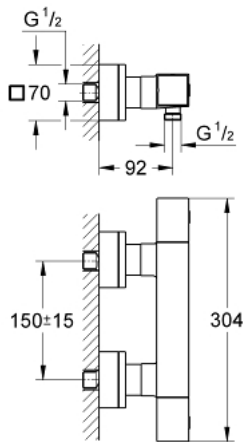

34 488 000 GROHTHERM CUBE SHOWER SAFETY MIXER

PRODUCT DESCRIPTION

- Colour: chrome
- wall mounted
- GROHE LongLife finish
- GROHE SafeStop - safety button at 38°C
- GROHE SafeStop Plus - optional temperature limiter at 43°C included
- GROHE TurboStat - compact cartridge with wax thermoelement
- integrated stop valve
- volume handle with FlowControl Button (button with individually adjustable stop)
- Carbodur ceramic headpart 1/2", 180°
- shower bottom outlet 1/2"
- built-in non-return valves
- dirt strainers
- protected against backflow
- covered S-unions

34 488 000 GROHTHERM CUBE SHOWER SAFETY MIXER

SPARE PARTS

- 1: Shut-off handle (Spare part-nr. 47964000)
- 1.1: Cover cap (Spare part-nr. 4795900M)
- 2: Ceramic headpart, 1/2" (Spare part-nr. 45346000)
- 2.1: O-ring Ø18,2 x Ø1,7 (Spare part-nr. 0392400M)
- 3: Temperature control handle (Spare part-nr. 47958000)
- 3.1: Cover cap (Spare part-nr. 4795900M)
- 4: Fitting ring (Spare part-nr. 47743000)
- 5: Thermostatic compact cartridge 1/2" (Spare part-nr. 47439000)
- 6: Non-return valve (Spare part-nr. 47189000)
- 6.1: Dirt strainer (Spare part-nr. 0726400M)
- 6.2: Non-return valve (Spare part-nr. 08565000)
- 6.3: O-ring Ø17 x Ø2 (Spare part-nr. 0305500M)
- 7: S-union (Spare part-nr. 47824000)
- 8: Socket Spanner (Spare part-nr. 19332000)*
- 9: GROHE TurboStat cartridge 1/2" (Spare part-nr. 47175000)*
- 10: Special spanner (Spare part-nr. 19377000)*