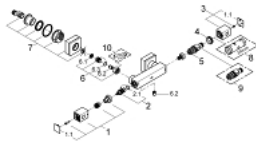

34 488 000 GROHTHERM CUBE SHOWER SAFETY MIXER

PRODUCT DESCRIPTION

- Colour: chrome
- wall mounted
- GROHE LongLife finish
- GROHE SafeStop - safety button at 38°C
- GROHE SafeStop Plus - optional temperature limiter at 43°C included
- GROHE TurboStat - compact cartridge with wax thermoelement
- integrated stop valve
- volume handle with FlowControl Button (button with individually adjustable stop)
- Carbodur ceramic headpart 1/2", 180°
- shower bottom outlet 1/2"
- built-in non-return valves
- dirt strainers
- protected against backflow
- covered S-unions

34 488 000 GROHTHERM CUBE SHOWER SAFETY MIXER

SPARE PARTS

- 1: Shut-off handle (Spare part-nr. 47964000)
- 1.1: Cover cap (Spare part-nr. 4795900M)
- 2: Ceramic headpart, 1/2" (Spare part-nr. 45346000)
- 2.1: O-ring Ø18,2 x Ø1,7 (Spare part-nr. 0392400M)
- 3: Temperature control handle (Spare part-nr. 47958000)
- 3.1: Cover cap (Spare part-nr. 4795900M)
- 4: Fitting ring (Spare part-nr. 47743000)
- 5: Thermostatic compact cartridge 1/2" (Spare part-nr. 47439000)
- 6: Non-return valve (Spare part-nr. 47189000)
- 6.1: Dirt strainer (Spare part-nr. 0726400M)
- 6.2: Non-return valve (Spare part-nr. 08565000)
- 6.3: O-ring Ø17 x Ø2 (Spare part-nr. 0305500M)
- 7: S-union (Spare part-nr. 47824000)
- 8: Socket Spanner (Spare part-nr. 19332000)*
- 9: GROHE TurboStat cartridge 1/2" (Spare part-nr. 47175000)*
- 10: Special spanner (Spare part-nr. 19377000)*