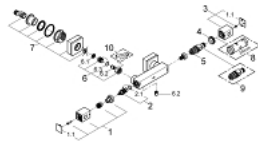

34 488 000 GROHTHERM CUBE SHOWER SAFETY MIXER

PRODUCT DESCRIPTION

- Colour: chrome
- wall mounted
- GROHE LongLife finish
- GROHE SafeStop - safety button at 38°C
- GROHE SafeStop Plus - optional temperature limiter at 43°C included
- GROHE TurboStat - compact cartridge with wax thermoelement
- integrated stop valve
- volume handle with FlowControl Button (button with individually adjustable stop)
- Carbodur ceramic headpart 1/2", 180°
- shower bottom outlet 1/2"
- built-in non-return valves
- dirt strainers
- protected against backflow
- covered S-unions

34 488 000 GROHTHERM CUBE SHOWER SAFETY MIXER

SPARE PARTS

- 1: Shut-off handle (Spare part-nr. 47964000)
- 1.1: Cover cap (Spare part-nr. 4795900M)
- 2: Ceramic headpart, 1/2" (Spare part-nr. 45346000)
- 2.1: O-ring Ø18,2 x Ø1,7 (Spare part-nr. 0392400M)
- 3: Temperature control handle (Spare part-nr. 47958000)
- 3.1: Cover cap (Spare part-nr. 4795900M)
- 4: Fitting ring (Spare part-nr. 47743000)
- 5: Thermostatic compact cartridge 1/2" (Spare part-nr. 47439000)
- 6: Non-return valve (Spare part-nr. 47189000)
- 6.1: Dirt strainer (Spare part-nr. 0726400M)
- 6.2: Non-return valve (Spare part-nr. 08565000)
- 6.3: O-ring Ø17 x Ø2 (Spare part-nr. 0305500M)
- 7: S-union (Spare part-nr. 47824000)
- 8: Socket Spanner (Spare part-nr. 19332000)*
- 9: GROHE TurboStat cartridge 1/2" (Spare part-nr. 47175000)*
- 10: Special spanner (Spare part-nr. 19377000)*