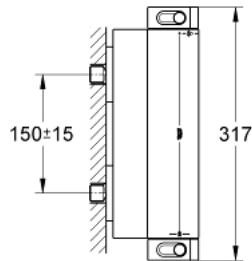

34 469 001 GROHTHERM 2000 SHOWER SAFETY MIXER

PRODUCT DESCRIPTION

- Colour: chrome
- wall mounted
- 100% GROHE CoolTouch safety housing with CoolTouch escutcheons
- GROHE LongLife finish
- GROHE Aqua Paddle ergonomically shaped handles
- temperature scale handle with safety stop at 38°C
- GROHE SafeStop Plus - optional temperature limiter at 43°C included
- integrated stop valve
- GROHE TurboStat - compact cartridge with wax thermoelement
- volume handle with GROHE EcoButton
- Carbodur ceramic headpart 1/2", 180°
- shower bottom outlet 1/2"
- built-in non-return valves
- dirt strainers
- protected against backflow
- covered S-unions, CoolTouch escutcheons with wall sealing
- GROHE EasyReach shower tray
- removable for easy cleaning

34 469 001 GROHTHERM 2000 SHOWER SAFETY MIXER

SPARE PARTS

- 1: Shut-off handle Aqua Paddle (Spare part-nr. 47916000)
 - 1.1: Cover cap (Spare part-nr. 4788300M)
 - 2: Ceramic headpart, 1/2" (Spare part-nr. 45346000)
 - 2.1: O-ring Ø18,2 x Ø1,7 (Spare part-nr. 0392400M)
 - 3: Temperature control handle (Spare part-nr. 47917000)
 - 3.1: Cover cap (Spare part-nr. 4788300M)
 - 4: Fitting ring (Spare part-nr. 47743000)
 - 5: Thermostatic compact cartridge 1/2" (Spare part-nr. 47439000)
 - 6: Non-return valve (Spare part-nr. 47189000)
 - 6.1: Dirt strainer (Spare part-nr. 0726400M)
 - 6.2: Non-return valve (Spare part-nr. 08565000)
 - 6.3: O-ring Ø17 x Ø2 (Spare part-nr. 0305500M)
 - 7: S-union (Spare part-nr. 12693000)
 - 8: GROHE EasyReach shower tray (Spare part-nr. 18608001)
 - 9: Extension set 1/2", 30 mm (Spare part-nr. 46238000)*
 - 10: Socket Spanner (Spare part-nr. 19332000)*
 - 11: GROHE TurboStat cartridge 1/2" (Spare part-nr. 47175000)*
 - 12: Special spanner (Spare part-nr. 19377000)*
- * Optional accessories