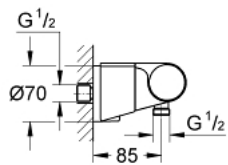

34 469 001 GROHTHERM 2000 SHOWER SAFETY MIXER

PRODUCT DESCRIPTION

- Colour: chrome
- wall mounted
- 100% GROHE CoolTouch safety housing with CoolTouch escutcheons
- GROHE LongLife finish
- GROHE Aqua Paddle ergonomically shaped handles
- temperature scale handle with safety stop at 38°C
- GROHE SafeStop Plus - optional temperature limiter at 43°C included
- integrated stop valve
- GROHE TurboStat - compact cartridge with wax thermoelement
- volume handle with GROHE EcoButton
- Carbodur ceramic headpart 1/2", 180°
- shower bottom outlet 1/2"
- built-in non-return valves
- dirt strainers
- protected against backflow
- covered S-unions, CoolTouch escutcheons with wall sealing
- GROHE EasyReach shower tray
- removable for easy cleaning

34 469 001 GROHTHERM 2000 SHOWER SAFETY MIXER

SPARE PARTS

- 1: Shut-off handle Aqua Paddle (Spare part-nr. 47916000)
 - 1.1: Cover cap (Spare part-nr. 4788300M)
 - 2: Ceramic headpart, 1/2" (Spare part-nr. 45346000)
 - 2.1: O-ring Ø18,2 x Ø1,7 (Spare part-nr. 0392400M)
 - 3: Temperature control handle (Spare part-nr. 47917000)
 - 3.1: Cover cap (Spare part-nr. 4788300M)
 - 4: Fitting ring (Spare part-nr. 47743000)
 - 5: Thermostatic compact cartridge 1/2" (Spare part-nr. 47439000)
 - 6: Non-return valve (Spare part-nr. 47189000)
 - 6.1: Dirt strainer (Spare part-nr. 0726400M)
 - 6.2: Non-return valve (Spare part-nr. 08565000)
 - 6.3: O-ring Ø17 x Ø2 (Spare part-nr. 0305500M)
 - 7: S-union (Spare part-nr. 12693000)
 - 8: GROHE EasyReach shower tray (Spare part-nr. 18608001)
 - 9: Extension set 1/2", 30 mm (Spare part-nr. 46238000)*
 - 10: Socket Spanner (Spare part-nr. 19332000)*
 - 11: GROHE TurboStat cartridge 1/2" (Spare part-nr. 47175000)*
 - 12: Special spanner (Spare part-nr. 19377000)*
- * Optional accessories