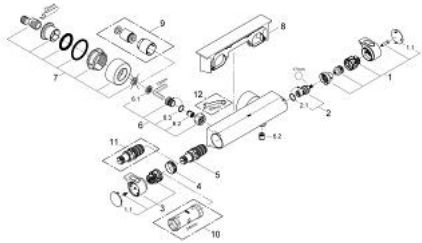

34 469 001 GROHTHERM 2000 SHOWER SAFETY MIXER

PRODUCT DESCRIPTION

- Colour: chrome
- wall mounted
- 100% GROHE CoolTouch safety housing with CoolTouch escutcheons
- GROHE LongLife finish
- GROHE Aqua Paddle ergonomically shaped handles
- temperature scale handle with safety stop at 38°C
- GROHE SafeStop Plus - optional temperature limiter at 43°C included
- integrated stop valve
- GROHE TurboStat - compact cartridge with wax thermoelement
- volume handle with GROHE EcoButton
- Carbodur ceramic headpart 1/2", 180°
- shower bottom outlet 1/2"
- built-in non-return valves
- dirt strainers
- protected against backflow
- covered S-unions, CoolTouch escutcheons with wall sealing
- GROHE EasyReach shower tray
- removable for easy cleaning

34 469 001 GROHTHERM 2000 SHOWER SAFETY MIXER

SPARE PARTS

- 1: Shut-off handle Aqua Paddle (Spare part-nr. 47916000)
 - 1.1: Cover cap (Spare part-nr. 4788300M)
 - 2: Ceramic headpart, 1/2" (Spare part-nr. 45346000)
 - 2.1: O-ring Ø18,2 x Ø1,7 (Spare part-nr. 0392400M)
 - 3: Temperature control handle (Spare part-nr. 47917000)
 - 3.1: Cover cap (Spare part-nr. 4788300M)
 - 4: Fitting ring (Spare part-nr. 47743000)
 - 5: Thermostatic compact cartridge 1/2" (Spare part-nr. 47439000)
 - 6: Non-return valve (Spare part-nr. 47189000)
 - 6.1: Dirt strainer (Spare part-nr. 0726400M)
 - 6.2: Non-return valve (Spare part-nr. 08565000)
 - 6.3: O-ring Ø17 x Ø2 (Spare part-nr. 0305500M)
 - 7: S-union (Spare part-nr. 12693000)
 - 8: GROHE EasyReach shower tray (Spare part-nr. 18608001)
 - 9: Extension set 1/2", 30 mm (Spare part-nr. 46238000)*
 - 10: Socket Spanner (Spare part-nr. 19332000)*
 - 11: GROHE TurboStat cartridge 1/2" (Spare part-nr. 47175000)*
 - 12: Special spanner (Spare part-nr. 19377000)*
- * Optional accessories