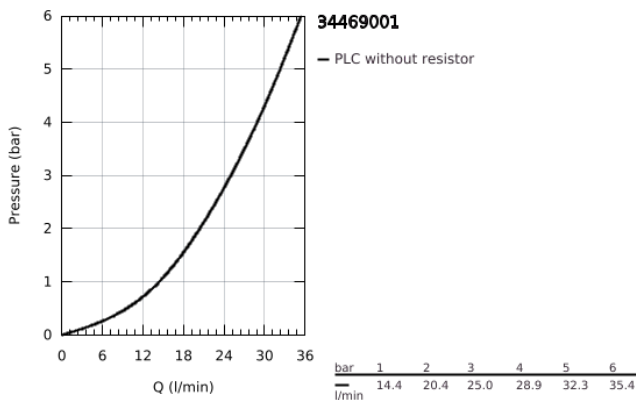

34 469 001 GROHTHERM 2000 SHOWER SAFETY MIXER

PRODUCT DESCRIPTION

- Colour: chrome
- wall mounted
- 100% GROHE CoolTouch safety housing with CoolTouch escutcheons
- GROHE LongLife finish
- GROHE Aqua Paddle ergonomically shaped handles
- temperature scale handle with safety stop at 38°C
- GROHE SafeStop Plus - optional temperature limiter at 43°C included
- integrated stop valve
- GROHE TurboStat - compact cartridge with wax thermoelement
- volume handle with GROHE EcoButton
- Carbodur ceramic headpart 1/2", 180°
- shower bottom outlet 1/2"
- built-in non-return valves
- dirt strainers
- protected against backflow
- covered S-unions, CoolTouch escutcheons with wall sealing
- GROHE EasyReach shower tray
- removable for easy cleaning

34 469 001 GROHTHERM 2000 SHOWER SAFETY MIXER

SPARE PARTS

- 1: Shut-off handle Aqua Paddle (Spare part-nr. 47916000)
 - 1.1: Cover cap (Spare part-nr. 4788300M)
 - 2: Ceramic headpart, 1/2" (Spare part-nr. 45346000)
 - 2.1: O-ring Ø18,2 x Ø1,7 (Spare part-nr. 0392400M)
 - 3: Temperature control handle (Spare part-nr. 47917000)
 - 3.1: Cover cap (Spare part-nr. 4788300M)
 - 4: Fitting ring (Spare part-nr. 47743000)
 - 5: Thermostatic compact cartridge 1/2" (Spare part-nr. 47439000)
 - 6: Non-return valve (Spare part-nr. 47189000)
 - 6.1: Dirt strainer (Spare part-nr. 0726400M)
 - 6.2: Non-return valve (Spare part-nr. 08565000)
 - 6.3: O-ring Ø17 x Ø2 (Spare part-nr. 0305500M)
 - 7: S-union (Spare part-nr. 12693000)
 - 8: GROHE EasyReach shower tray (Spare part-nr. 18608001)
 - 9: Extension set 1/2", 30 mm (Spare part-nr. 46238000)*
 - 10: Socket Spanner (Spare part-nr. 19332000)*
 - 11: GROHE TurboStat cartridge 1/2" (Spare part-nr. 47175000)*
 - 12: Special spanner (Spare part-nr. 19377000)*
- * Optional accessories