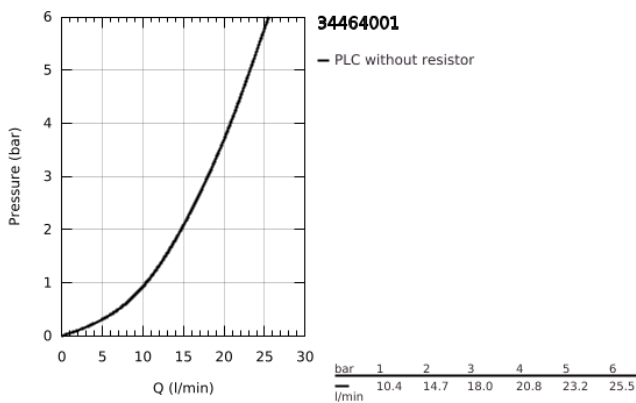

### PRODUCT DESCRIPTION (1/2)

- Colour: chrome
- wall mounted
- 100% GROHE CoolTouch safety housing with CoolTouch escutcheons
- GROHE LongLife finish
- GROHE Aqua Paddle ergonomically shaped handles
- GROHE SafeStop - safety button at 38°C
- GROHE SafeStop Plus - optional temperature limiter at 43°C included
- GROHE TurboStat - compact cartridge with wax thermoelement
- integrated stop valve
- GROHE AquaDimmer with multiple function:
  - integrated GROHE EcoButton
  - flow control
  - diverter: bath/shower
- shower bottom outlet 1/2"
- spray pattern: GROHE XL Waterfall
- flow straightener
- built-in non-return valves
- dirt strainers
- protected against backflow
- covered S-unions, CoolTouch escutcheons with wall sealing
- GROHE EasyReach shower tray