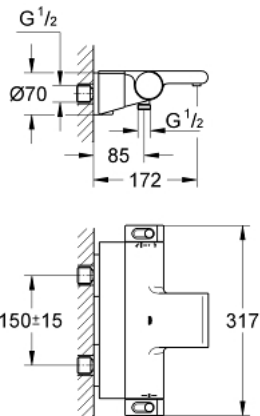

### PRODUCT DESCRIPTION (1/2)

- Colour: chrome
- wall mounted
- 100% GROHE CoolTouch safety housing with CoolTouch escutcheons
- GROHE LongLife finish
- GROHE Aqua Paddle ergonomically shaped handles
- GROHE SafeStop - safety button at 38°C
- GROHE SafeStop Plus - optional temperature limiter at 43°C included
- GROHE TurboStat - compact cartridge with wax thermoelement
- integrated stop valve
- GROHE AquaDimmer with multiple function:
  - integrated GROHE EcoButton
  - flow control
  - diverter: bath/shower
- shower bottom outlet 1/2"
- spray pattern: GROHE XL Waterfall
- flow straightener
- built-in non-return valves
- dirt strainers
- protected against backflow
- covered S-unions, CoolTouch escutcheons with wall sealing
- GROHE EasyReach shower tray