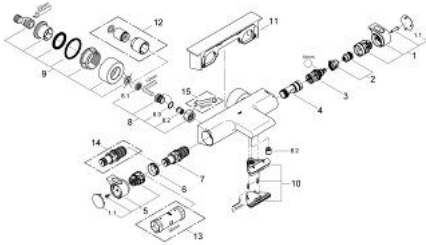

34 464 001 GROHTHERM 2000 BATH SAFETY MIXER

SPARE PARTS

- 1: Shut-off handle (Spare part-nr. 47923000)
- 1.1: Cover cap (Spare part-nr. 4788300M)
- 2: Stop (Spare part-nr. 47925000)
- 3: Aquadimmer (Spare part-nr. 12433000)
- 4: Water flow (Spare part-nr. 47751000)
- 5: Temperature control handle (Spare part-nr. 47917000)
- 5.1: Cover cap (Spare part-nr. 4788300M)
- 6: Fitting ring (Spare part-nr. 47743000)
- 7: Thermostatic compact cartridge 1/2" (Spare part-nr. 47439000)
- 8: Non-return valve (Spare part-nr. 47189000)
- 8.1: Dirt strainer (Spare part-nr. 0726400M)
- 8.2: Non-return valve (Spare part-nr. 08565000)
- 8.3: O-ring $\varnothing 17 \times \varnothing 2$ (Spare part-nr. 0305500M)
- 9: S-union (Spare part-nr. 12693000)
- 10: Water flow (Spare part-nr. 47924000)
- 11: GROHE EasyReach shower tray (Spare part-nr. 18608001)
- 12: Extension set 1/2", 30 mm (Spare part-nr. 46238000)*
- 13: Socket Spanner (Spare part-nr. 19332000)*
- 14: GROHE TurboStat cartridge 1/2" (Spare part-nr. 47175000)*
- 15: Special spanner (Spare part-nr. 19377000)*

* Optional accessories