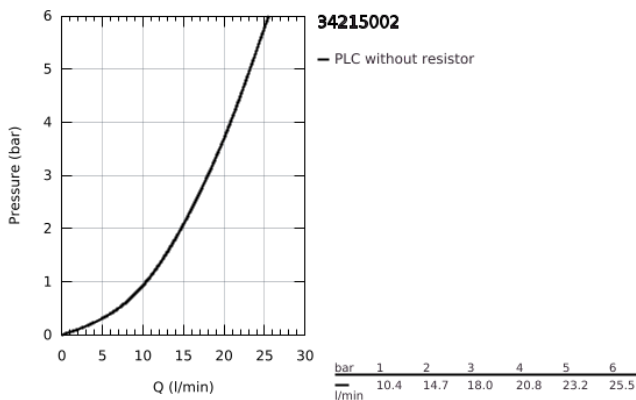

34 215 002 GROHTHERM 1000 COSMOPOLITAN M BATH SAFETY MIXER

PRODUCT DESCRIPTION

- Colour: chrome
- wall mounted
- GROHE LongLife finish
- GROHE MetalGrip ergonomically shaped metal handles
- GROHE SafeStop - safety button at 38°C
- GROHE SafeStop Plus - optional temperature limiter at 43°C included
- GROHE TurboStat - compact cartridge with wax thermoelement
- integrated stop valve
- automatic diverter: bath/shower
- volume handle with GROHE EcoButton
- ceramic headpart 1/2", 180°
- shower bottom outlet 1/2"
- mousseur
- built-in non-return valves
- dirt strainers
- protected against backflow
- S-unions
- metal rosette
- GROHE EcoJoy - less water, perfect flow

34 215 002 GROHTHERM 1000 COSMOPOLITAN M BATH SAFETY MIXER

SPARE PARTS

- 1: Metal handle 1/2" (Spare part-nr. 47984000)
- 1.1: Cover cap (Spare part-nr. 6458500M)
- 2: Fitting ring (Spare part-nr. 47743000)
- 3: Thermostatic compact cartridge 1/2" (Spare part-nr. 47439000)
- 4: Ceramic headpart, 1/2" (Spare part-nr. 45346000)
- 4.1: O-ring Ø18,2 x Ø1,7 (Spare part-nr. 0392400M)
- 5: Non-return valve (Spare part-nr. 47189000)
- 5.1: Dirt strainer (Spare part-nr. 0726400M)
- 5.2: Non-return valve (Spare part-nr. 08565000)
- 5.3: O-ring ø17 x ø2 (Spare part-nr. 0305500M)
- 6: S-union (Spare part-nr. 12662000)
- 7: Diverter knob (Spare part-nr. 65648000)
- 8: Diverter (Spare part-nr. 65655000)
- 9: Mousseur (Spare part-nr. 13926000)
- 10: Non-return valve (Spare part-nr. 08565000)
- 11: Extension 3/4", 20 mm (Spare part-nr. 0713000M)*
- 12: Socket Spanner (Spare part-nr. 19332000)*
- 13: GROHE TurboStat cartridge 1/2" (Spare part-nr. 47175000)*