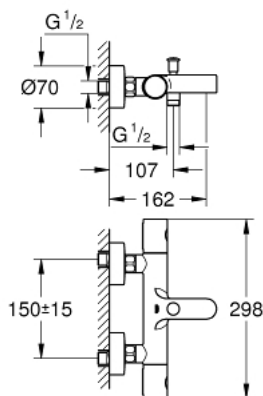

34 215 002 GROHTHERM 1000 COSMOPOLITAN M BATH SAFETY MIXER

PRODUCT DESCRIPTION

- Colour: chrome
- wall mounted
- GROHE LongLife finish
- GROHE MetalGrip ergonomically shaped metal handles
- GROHE SafeStop - safety button at 38°C
- GROHE SafeStop Plus - optional temperature limiter at 43°C included
- GROHE TurboStat - compact cartridge with wax thermoelement
- integrated stop valve
- automatic diverter: bath/shower
- volume handle with GROHE EcoButton
- ceramic headpart 1/2", 180°
- shower bottom outlet 1/2"
- mousseur
- built-in non-return valves
- dirt strainers
- protected against backflow
- S-unions
- metal rosette
- GROHE EcoJoy - less water, perfect flow

34 215 002 GROHTHERM 1000 COSMOPOLITAN M BATH SAFETY MIXER

SPARE PARTS

- 1: Metal handle 1/2" (Spare part-nr. 47984000)
- 1.1: Cover cap (Spare part-nr. 6458500M)
- 2: Fitting ring (Spare part-nr. 47743000)
- 3: Thermostatic compact cartridge 1/2" (Spare part-nr. 47439000)
- 4: Ceramic headpart, 1/2" (Spare part-nr. 45346000)
- 4.1: O-ring Ø18,2 x Ø1,7 (Spare part-nr. 0392400M)
- 5: Non-return valve (Spare part-nr. 47189000)
- 5.1: Dirt strainer (Spare part-nr. 0726400M)
- 5.2: Non-return valve (Spare part-nr. 08565000)
- 5.3: O-ring ø17 x ø2 (Spare part-nr. 0305500M)
- 6: S-union (Spare part-nr. 12662000)
- 7: Diverter knob (Spare part-nr. 65648000)
- 8: Diverter (Spare part-nr. 65655000)
- 9: Mousseur (Spare part-nr. 13926000)
- 10: Non-return valve (Spare part-nr. 08565000)
- 11: Extension 3/4", 20 mm (Spare part-nr. 0713000M)*
- 12: Socket Spanner (Spare part-nr. 19332000)*
- 13: GROHE TurboStat cartridge 1/2" (Spare part-nr. 47175000)*