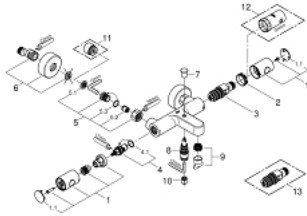

34 215 002 GROHTHERM 1000 COSMOPOLITAN M BATH SAFETY MIXER

PRODUCT DESCRIPTION

- Colour: chrome
- wall mounted
- GROHE LongLife finish
- GROHE MetalGrip ergonomically shaped metal handles
- GROHE SafeStop - safety button at 38°C
- GROHE SafeStop Plus - optional temperature limiter at 43°C included
- GROHE TurboStat - compact cartridge with wax thermoelement
- integrated stop valve
- automatic diverter: bath/shower
- volume handle with GROHE EcoButton
- ceramic headpart 1/2", 180°
- shower bottom outlet 1/2"
- mousseur
- built-in non-return valves
- dirt strainers
- protected against backflow
- S-unions
- metal rosette
- GROHE EcoJoy - less water, perfect flow

34 215 002 GROHTHERM 1000 COSMOPOLITAN M BATH SAFETY MIXER

SPARE PARTS

- 1: Metal handle 1/2" (Spare part-nr. 47984000)
- 1.1: Cover cap (Spare part-nr. 6458500M)
- 2: Fitting ring (Spare part-nr. 47743000)
- 3: Thermostatic compact cartridge 1/2" (Spare part-nr. 47439000)
- 4: Ceramic headpart, 1/2" (Spare part-nr. 45346000)
- 4.1: O-ring Ø18,2 x Ø1,7 (Spare part-nr. 0392400M)
- 5: Non-return valve (Spare part-nr. 47189000)
- 5.1: Dirt strainer (Spare part-nr. 0726400M)
- 5.2: Non-return valve (Spare part-nr. 08565000)
- 5.3: O-ring ø17 x ø2 (Spare part-nr. 0305500M)
- 6: S-union (Spare part-nr. 12662000)
- 7: Diverter knob (Spare part-nr. 65648000)
- 8: Diverter (Spare part-nr. 65655000)
- 9: Mousseur (Spare part-nr. 13926000)
- 10: Non-return valve (Spare part-nr. 08565000)
- 11: Extension 3/4", 20 mm (Spare part-nr. 0713000M)*
- 12: Socket Spanner (Spare part-nr. 19332000)*
- 13: GROHE TurboStat cartridge 1/2" (Spare part-nr. 47175000)*