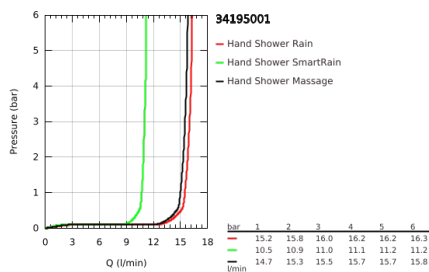

34 195 001 GROHTHERM 2000 SAFETY SHOWER MIXER 1/2" WITH SHOWER SET

PRODUCT DESCRIPTION

- Colour: chrome
- consisting of:
- Grohtherm 2000 thermostat shower mixer(34 169)
- Euphoria 110 Massage shower set, 600 mm (27 231 001)

34 195 001 GROHTHERM 2000 SAFETY SHOWER MIXER 1/2" WITH SHOWER SET

SPARE PARTS

- 1: Shut-off handle Aqua Paddle (Spare part-nr. 47916000)
 - 1.1: Cover cap (Spare part-nr. 4788300M)
 - 2: Ceramic headpart, 1/2" (Spare part-nr. 45346000)
 - 2.1: O-ring Ø18,2 x Ø1,7 (Spare part-nr. 0392400M)
 - 3: Temperature control handle (Spare part-nr. 47917000)
 - 3.1: Cover cap (Spare part-nr. 4788300M)
 - 4: Fitting ring (Spare part-nr. 47743000)
 - 5: Thermostatic compact cartridge 1/2" (Spare part-nr. 47439000)
 - 6: Non-return valve (Spare part-nr. 47189000)
 - 6.1: Dirt strainer (Spare part-nr. 0726400M)
 - 6.2: Non-return valve (Spare part-nr. 08565000)
 - 6.3: O-ring Ø17 x Ø2 (Spare part-nr. 0305500M)
 - 7: S-union (Spare part-nr. 12693000)
 - 8: Dirt strainer (Spare part-nr. 0700200M)
 - 9: Shower bar holder (Spare part-nr. 48100000)
 - 10: Shower bar holder (Spare part-nr. 48098000)
 - 11: Glider (Spare part-nr. 48099000)
 - 12: Extension set 1/2", 30 mm (Spare part-nr. 46238000)*
 - 13: Socket Spanner (Spare part-nr. 19332000)*
 - 14: GROHE TurboStat cartridge 1/2" (Spare part-nr. 47175000)*
 - 15: Special spanner (Spare part-nr. 19377000)*
- * Optional accessories