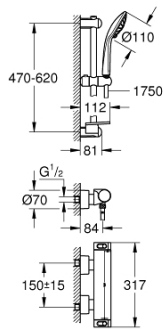

34 195 001 GROHTHERM 2000 SAFETY SHOWER MIXER 1/2" WITH SHOWER SET

PRODUCT DESCRIPTION

- Colour: chrome
- consisting of:
- Grohtherm 2000 thermostat shower mixer(34 169)
- Euphoria 110 Massage shower set, 600 mm (27 231 001)

34 195 001 GROHTHERM 2000 SAFETY SHOWER MIXER 1/2" WITH SHOWER SET

SPARE PARTS

- 1: Shut-off handle Aqua Paddle (Spare part-nr. 47916000)
 - 1.1: Cover cap (Spare part-nr. 4788300M)
 - 2: Ceramic headpart, 1/2" (Spare part-nr. 45346000)
 - 2.1: O-ring Ø18,2 x Ø1,7 (Spare part-nr. 0392400M)
 - 3: Temperature control handle (Spare part-nr. 47917000)
 - 3.1: Cover cap (Spare part-nr. 4788300M)
 - 4: Fitting ring (Spare part-nr. 47743000)
 - 5: Thermostatic compact cartridge 1/2" (Spare part-nr. 47439000)
 - 6: Non-return valve (Spare part-nr. 47189000)
 - 6.1: Dirt strainer (Spare part-nr. 0726400M)
 - 6.2: Non-return valve (Spare part-nr. 08565000)
 - 6.3: O-ring Ø17 x Ø2 (Spare part-nr. 0305500M)
 - 7: S-union (Spare part-nr. 12693000)
 - 8: Dirt strainer (Spare part-nr. 0700200M)
 - 9: Shower bar holder (Spare part-nr. 48100000)
 - 10: Shower bar holder (Spare part-nr. 48098000)
 - 11: Glider (Spare part-nr. 48099000)
 - 12: Extension set 1/2", 30 mm (Spare part-nr. 46238000)*
 - 13: Socket Spanner (Spare part-nr. 19332000)*
 - 14: GROHE TurboStat cartridge 1/2" (Spare part-nr. 47175000)*
 - 15: Special spanner (Spare part-nr. 19377000)*
- * Optional accessories