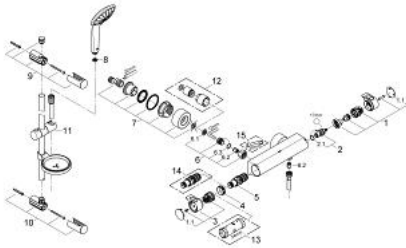

34 195 001 GROHTHERM 2000 SAFETY SHOWER MIXER 1/2" WITH SHOWER SET

PRODUCT DESCRIPTION

- Colour: chrome
- consisting of:
- Grohtherm 2000 thermostat shower mixer(34 169)
- Euphoria 110 Massage shower set, 600 mm (27 231 001)

34 195 001 GROHTHERM 2000 SAFETY SHOWER MIXER 1/2" WITH SHOWER SET

SPARE PARTS

- 1: Shut-off handle Aqua Paddle (Spare part-nr. 47916000)
 - 1.1: Cover cap (Spare part-nr. 4788300M)
 - 2: Ceramic headpart, 1/2" (Spare part-nr. 45346000)
 - 2.1: O-ring Ø18,2 x Ø1,7 (Spare part-nr. 0392400M)
 - 3: Temperature control handle (Spare part-nr. 47917000)
 - 3.1: Cover cap (Spare part-nr. 4788300M)
 - 4: Fitting ring (Spare part-nr. 47743000)
 - 5: Thermostatic compact cartridge 1/2" (Spare part-nr. 47439000)
 - 6: Non-return valve (Spare part-nr. 47189000)
 - 6.1: Dirt strainer (Spare part-nr. 0726400M)
 - 6.2: Non-return valve (Spare part-nr. 08565000)
 - 6.3: O-ring Ø17 x Ø2 (Spare part-nr. 0305500M)
 - 7: S-union (Spare part-nr. 12693000)
 - 8: Dirt strainer (Spare part-nr. 0700200M)
 - 9: Shower bar holder (Spare part-nr. 48100000)
 - 10: Shower bar holder (Spare part-nr. 48098000)
 - 11: Glider (Spare part-nr. 48099000)
 - 12: Extension set 1/2", 30 mm (Spare part-nr. 46238000)*
 - 13: Socket Spanner (Spare part-nr. 19332000)*
 - 14: GROHE TurboStat cartridge 1/2" (Spare part-nr. 47175000)*
 - 15: Special spanner (Spare part-nr. 19377000)*
- * Optional accessories