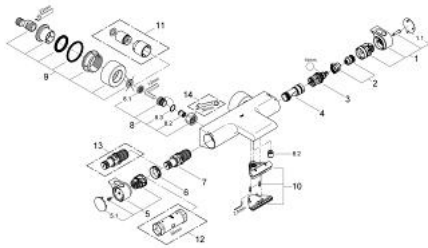

34 174 001 GROHTHERM 2000 BATH SAFETY MIXER

PRODUCT DESCRIPTION

- Colour: chrome
- wall mounted
- 100% GROHE CoolTouch safety housing with CoolTouch escutcheons
- GROHE LongLife finish
- GROHE Aqua Paddle ergonomically shaped handles
- GROHE SafeStop - safety button at 38°C
- GROHE SafeStop Plus - optional temperature limiter at 43°C included
- GROHE TurboStat - compact cartridge with wax thermoelement
- integrated stop valve
- GROHE AquaDimmer with multiple function:
 - integrated GROHE EcoButton
- flow control
- diverter: bath/shower
- shower bottom outlet 1/2"
- spray pattern: GROHE XL Waterfall
- flow straightener
- built-in non-return valves
- dirt strainers
- protected against backflow
- covered S-unions, CoolTouch escutcheons with wall sealing
- optional upgrade: GROHE EasyReach shower tray (18 608 001)

34 174 001 GROHTHERM 2000 BATH SAFETY MIXER

SPARE PARTS

- 1: Shut-off handle (Spare part-nr. 47923000)
- 1.1: Cover cap (Spare part-nr. 4788300M)
- 2: Stop (Spare part-nr. 47925000)
- 3: Aquadimmer (Spare part-nr. 12433000)
- 4: Water flow (Spare part-nr. 47751000)
- 5: Temperature control handle (Spare part-nr. 47917000)
- 5.1: Cover cap (Spare part-nr. 4788300M)
- 6: Fitting ring (Spare part-nr. 47743000)
- 7: Thermostatic compact cartridge 1/2" (Spare part-nr. 47439000)
- 8: Non-return valve (Spare part-nr. 47189000)
- 8.1: Dirt strainer (Spare part-nr. 0726400M)
- 8.2: Non-return valve (Spare part-nr. 08565000)
- 8.3: O-ring $\varnothing 17 \times \varnothing 2$ (Spare part-nr. 0305500M)
- 9: S-union (Spare part-nr. 12693000)
- 10: Water flow (Spare part-nr. 47924000)
- 11: Extension set 1/2", 30 mm (Spare part-nr. 46238000)*
- 12: Socket Spanner (Spare part-nr. 19332000)*
- 13: GROHE TurboStat cartridge 1/2" (Spare part-nr. 47175000)*
- 14: Special spanner (Spare part-nr. 19377000)*