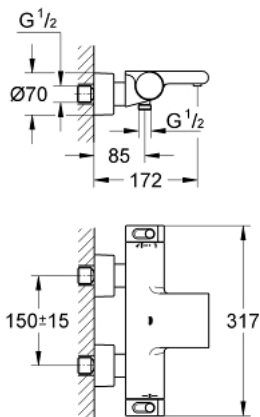

34 174 001 GROHTHERM 2000 BATH SAFETY MIXER

PRODUCT DESCRIPTION

- Colour: chrome
- wall mounted
- 100% GROHE CoolTouch safety housing with CoolTouch escutcheons
- GROHE LongLife finish
- GROHE Aqua Paddle ergonomically shaped handles
- GROHE SafeStop - safety button at 38°C
- GROHE SafeStop Plus - optional temperature limiter at 43°C included
- GROHE TurboStat - compact cartridge with wax thermoelement
- integrated stop valve
- GROHE AquaDimmer with multiple function:
 - integrated GROHE EcoButton
- flow control
- diverter: bath/shower
- shower bottom outlet 1/2"
- spray pattern: GROHE XL Waterfall
- flow straightener
- built-in non-return valves
- dirt strainers
- protected against backflow
- covered S-unions, CoolTouch escutcheons with wall sealing
- optional upgrade: GROHE EasyReach shower tray (18 608 001)

34 174 001 GROHTHERM 2000 BATH SAFETY MIXER

SPARE PARTS

- 1: Shut-off handle (Spare part-nr. 47923000)
- 1.1: Cover cap (Spare part-nr. 4788300M)
- 2: Stop (Spare part-nr. 47925000)
- 3: Aquadimmer (Spare part-nr. 12433000)
- 4: Water flow (Spare part-nr. 47751000)
- 5: Temperature control handle (Spare part-nr. 47917000)
- 5.1: Cover cap (Spare part-nr. 4788300M)
- 6: Fitting ring (Spare part-nr. 47743000)
- 7: Thermostatic compact cartridge 1/2" (Spare part-nr. 47439000)
- 8: Non-return valve (Spare part-nr. 47189000)
- 8.1: Dirt strainer (Spare part-nr. 0726400M)
- 8.2: Non-return valve (Spare part-nr. 08565000)
- 8.3: O-ring $\varnothing 17 \times \varnothing 2$ (Spare part-nr. 0305500M)
- 9: S-union (Spare part-nr. 12693000)
- 10: Water flow (Spare part-nr. 47924000)
- 11: Extension set 1/2", 30 mm (Spare part-nr. 46238000)*
- 12: Socket Spanner (Spare part-nr. 19332000)*
- 13: GROHE TurboStat cartridge 1/2" (Spare part-nr. 47175000)*
- 14: Special spanner (Spare part-nr. 19377000)*