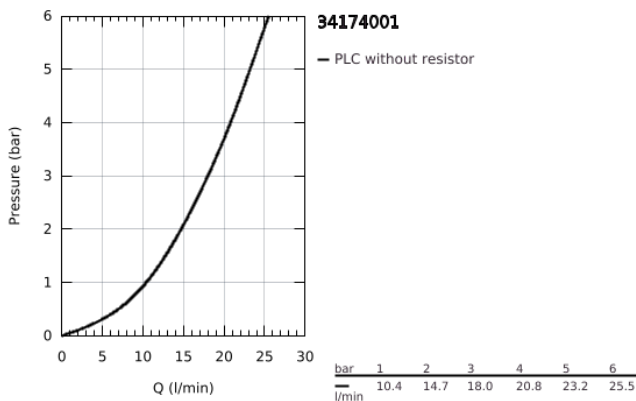

34 174 001 GROHTHERM 2000 BATH SAFETY MIXER

PRODUCT DESCRIPTION

- Colour: chrome
- wall mounted
- 100% GROHE CoolTouch safety housing with CoolTouch escutcheons
- GROHE LongLife finish
- GROHE Aqua Paddle ergonomically shaped handles
- GROHE SafeStop - safety button at 38°C
- GROHE SafeStop Plus - optional temperature limiter at 43°C included
- GROHE TurboStat - compact cartridge with wax thermoelement
- integrated stop valve
- GROHE AquaDimmer with multiple function:
 - integrated GROHE EcoButton
- flow control
- diverter: bath/shower
- shower bottom outlet 1/2"
- spray pattern: GROHE XL Waterfall
- flow straightener
- built-in non-return valves
- dirt strainers
- protected against backflow
- covered S-unions, CoolTouch escutcheons with wall sealing
- optional upgrade: GROHE EasyReach shower tray (18 608 001)

34 174 001 GROHTHERM 2000 BATH SAFETY MIXER

SPARE PARTS

- 1: Shut-off handle (Spare part-nr. 47923000)
- 1.1: Cover cap (Spare part-nr. 4788300M)
- 2: Stop (Spare part-nr. 47925000)
- 3: Aquadimmer (Spare part-nr. 12433000)
- 4: Water flow (Spare part-nr. 47751000)
- 5: Temperature control handle (Spare part-nr. 47917000)
- 5.1: Cover cap (Spare part-nr. 4788300M)
- 6: Fitting ring (Spare part-nr. 47743000)
- 7: Thermostatic compact cartridge 1/2" (Spare part-nr. 47439000)
- 8: Non-return valve (Spare part-nr. 47189000)
- 8.1: Dirt strainer (Spare part-nr. 0726400M)
- 8.2: Non-return valve (Spare part-nr. 08565000)
- 8.3: O-ring $\varnothing 17 \times \varnothing 2$ (Spare part-nr. 0305500M)
- 9: S-union (Spare part-nr. 12693000)
- 10: Water flow (Spare part-nr. 47924000)
- 11: Extension set 1/2", 30 mm (Spare part-nr. 46238000)*
- 12: Socket Spanner (Spare part-nr. 19332000)*
- 13: GROHE TurboStat cartridge 1/2" (Spare part-nr. 47175000)*
- 14: Special spanner (Spare part-nr. 19377000)*