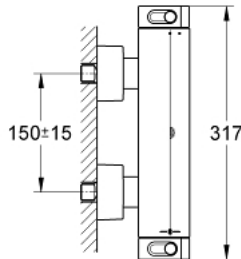

34 169 001 GROHTHERM 2000 SHOWER SAFETY MIXER

PRODUCT DESCRIPTION

- Colour: chrome
- wall mounted
- 100% GROHE CoolTouch safety housing with CoolTouch escutcheons
- GROHE LongLife finish
- GROHE Aqua Paddle ergonomically shaped handles
- GROHE SafeStop - safety button at 38°C
- GROHE SafeStop Plus - optional temperature limiter at 43°C included
- GROHE TurboStat - compact cartridge with wax thermoelement
- integrated stop valve

- volume handle with GROHE EcoButton

- Carbodur ceramic headpart 1/2", 180°
- shower bottom outlet 1/2"
- built-in non-return valves
- dirt strainers
- protected against backflow
- covered S-unions, CoolTouch escutcheons with wall sealing
- optional upgrade: GROHE EasyReach shower tray (18 608 001)

34 169 001 GROHTHERM 2000 SHOWER SAFETY MIXER

SPARE PARTS

- 1: Shut-off handle Aqua Paddle (Spare part-nr. 47916000)
 - 1.1: Cover cap (Spare part-nr. 4788300M)
 - 2: Ceramic headpart, 1/2" (Spare part-nr. 45346000)
 - 2.1: O-ring Ø18,2 x Ø1,7 (Spare part-nr. 0392400M)
 - 3: Temperature control handle (Spare part-nr. 47917000)
 - 3.1: Cover cap (Spare part-nr. 4788300M)
 - 4: Fitting ring (Spare part-nr. 47743000)
 - 5: Thermostatic compact cartridge 1/2" (Spare part-nr. 47439000)
 - 6: Non-return valve (Spare part-nr. 47189000)
 - 6.1: Dirt strainer (Spare part-nr. 0726400M)
 - 6.2: Non-return valve (Spare part-nr. 08565000)
 - 6.3: O-ring Ø17 x Ø2 (Spare part-nr. 0305500M)
 - 7: S-union (Spare part-nr. 12693000)
 - 8: Extension set 1/2", 30 mm (Spare part-nr. 46238000)*
 - 9: Socket Spanner (Spare part-nr. 19332000)*
 - 10: GROHE TurboStat cartridge 1/2" (Spare part-nr. 47175000)*
 - 11: Special spanner (Spare part-nr. 19377000)*
- * Optional accessories