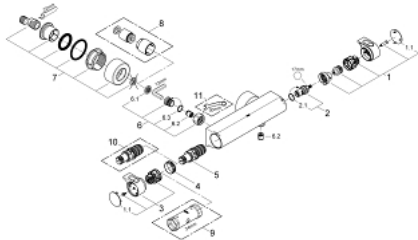

34 169 001 GROHTHERM 2000 SHOWER SAFETY MIXER

PRODUCT DESCRIPTION

- Colour: chrome
- wall mounted
- 100% GROHE CoolTouch safety housing with CoolTouch escutcheons
- GROHE LongLife finish
- GROHE Aqua Paddle ergonomically shaped handles
- GROHE SafeStop - safety button at 38°C
- GROHE SafeStop Plus - optional temperature limiter at 43°C included
- GROHE TurboStat - compact cartridge with wax thermoelement
- integrated stop valve

- volume handle with GROHE EcoButton

- Carbodur ceramic headpart 1/2", 180°
- shower bottom outlet 1/2"
- built-in non-return valves
- dirt strainers
- protected against backflow
- covered S-unions, CoolTouch escutcheons with wall sealing
- optional upgrade: GROHE EasyReach shower tray (18 608 001)

34 169 001 GROHTHERM 2000 SHOWER SAFETY MIXER

SPARE PARTS

- 1: Shut-off handle Aqua Paddle (Spare part-nr. 47916000)
 - 1.1: Cover cap (Spare part-nr. 4788300M)
 - 2: Ceramic headpart, 1/2" (Spare part-nr. 45346000)
 - 2.1: O-ring Ø18,2 x Ø1,7 (Spare part-nr. 0392400M)
 - 3: Temperature control handle (Spare part-nr. 47917000)
 - 3.1: Cover cap (Spare part-nr. 4788300M)
 - 4: Fitting ring (Spare part-nr. 47743000)
 - 5: Thermostatic compact cartridge 1/2" (Spare part-nr. 47439000)
 - 6: Non-return valve (Spare part-nr. 47189000)
 - 6.1: Dirt strainer (Spare part-nr. 0726400M)
 - 6.2: Non-return valve (Spare part-nr. 08565000)
 - 6.3: O-ring Ø17 x Ø2 (Spare part-nr. 0305500M)
 - 7: S-union (Spare part-nr. 12693000)
 - 8: Extension set 1/2", 30 mm (Spare part-nr. 46238000)*
 - 9: Socket Spanner (Spare part-nr. 19332000)*
 - 10: GROHE TurboStat cartridge 1/2" (Spare part-nr. 47175000)*
 - 11: Special spanner (Spare part-nr. 19377000)*
- * Optional accessories