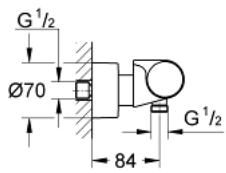

34 169 001 GROHTHERM 2000 SHOWER SAFETY MIXER

PRODUCT DESCRIPTION

- Colour: chrome
- wall mounted
- 100% GROHE CoolTouch safety housing with CoolTouch escutcheons
- GROHE LongLife finish
- GROHE Aqua Paddle ergonomically shaped handles
- GROHE SafeStop - safety button at 38°C
- GROHE SafeStop Plus - optional temperature limiter at 43°C included
- GROHE TurboStat - compact cartridge with wax thermoelement
- integrated stop valve

- volume handle with GROHE EcoButton

- Carbodur ceramic headpart 1/2", 180°
- shower bottom outlet 1/2"
- built-in non-return valves
- dirt strainers
- protected against backflow
- covered S-unions, CoolTouch escutcheons with wall sealing
- optional upgrade: GROHE EasyReach shower tray (18 608 001)

34 169 001 GROHTHERM 2000 SHOWER SAFETY MIXER

SPARE PARTS

- 1: Shut-off handle Aqua Paddle (Spare part-nr. 47916000)
 - 1.1: Cover cap (Spare part-nr. 4788300M)
 - 2: Ceramic headpart, 1/2" (Spare part-nr. 45346000)
 - 2.1: O-ring Ø18,2 x Ø1,7 (Spare part-nr. 0392400M)
 - 3: Temperature control handle (Spare part-nr. 47917000)
 - 3.1: Cover cap (Spare part-nr. 4788300M)
 - 4: Fitting ring (Spare part-nr. 47743000)
 - 5: Thermostatic compact cartridge 1/2" (Spare part-nr. 47439000)
 - 6: Non-return valve (Spare part-nr. 47189000)
 - 6.1: Dirt strainer (Spare part-nr. 0726400M)
 - 6.2: Non-return valve (Spare part-nr. 08565000)
 - 6.3: O-ring Ø17 x Ø2 (Spare part-nr. 0305500M)
 - 7: S-union (Spare part-nr. 12693000)
 - 8: Extension set 1/2", 30 mm (Spare part-nr. 46238000)*
 - 9: Socket Spanner (Spare part-nr. 19332000)*
 - 10: GROHE TurboStat cartridge 1/2" (Spare part-nr. 47175000)*
 - 11: Special spanner (Spare part-nr. 19377000)*
- * Optional accessories