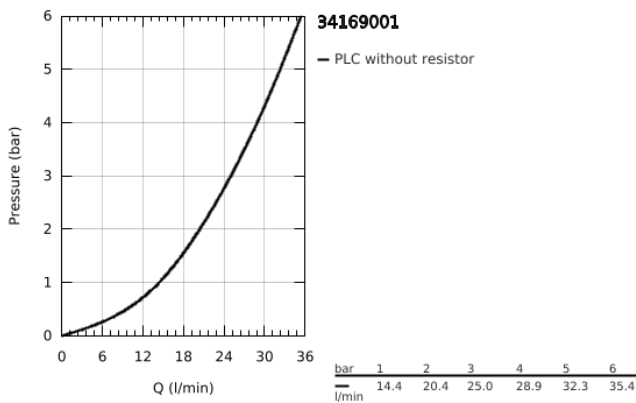

34 169 001 GROHTHERM 2000 SHOWER SAFETY MIXER

PRODUCT DESCRIPTION

- Colour: chrome
- wall mounted
- 100% GROHE CoolTouch safety housing with CoolTouch escutcheons
- GROHE LongLife finish
- GROHE Aqua Paddle ergonomically shaped handles
- GROHE SafeStop - safety button at 38°C
- GROHE SafeStop Plus - optional temperature limiter at 43°C included
- GROHE TurboStat - compact cartridge with wax thermoelement
- integrated stop valve

- volume handle with GROHE EcoButton

- Carbodur ceramic headpart 1/2", 180°
- shower bottom outlet 1/2"
- built-in non-return valves
- dirt strainers
- protected against backflow
- covered S-unions, CoolTouch escutcheons with wall sealing
- optional upgrade: GROHE EasyReach shower tray (18 608 001)

34 169 001 GROHTHERM 2000 SHOWER SAFETY MIXER

SPARE PARTS

- 1: Shut-off handle Aqua Paddle (Spare part-nr. 47916000)
 - 1.1: Cover cap (Spare part-nr. 4788300M)
 - 2: Ceramic headpart, 1/2" (Spare part-nr. 45346000)
 - 2.1: O-ring Ø18,2 x Ø1,7 (Spare part-nr. 0392400M)
 - 3: Temperature control handle (Spare part-nr. 47917000)
 - 3.1: Cover cap (Spare part-nr. 4788300M)
 - 4: Fitting ring (Spare part-nr. 47743000)
 - 5: Thermostatic compact cartridge 1/2" (Spare part-nr. 47439000)
 - 6: Non-return valve (Spare part-nr. 47189000)
 - 6.1: Dirt strainer (Spare part-nr. 0726400M)
 - 6.2: Non-return valve (Spare part-nr. 08565000)
 - 6.3: O-ring Ø17 x Ø2 (Spare part-nr. 0305500M)
 - 7: S-union (Spare part-nr. 12693000)
 - 8: Extension set 1/2", 30 mm (Spare part-nr. 46238000)*
 - 9: Socket Spanner (Spare part-nr. 19332000)*
 - 10: GROHE TurboStat cartridge 1/2" (Spare part-nr. 47175000)*
 - 11: Special spanner (Spare part-nr. 19377000)*
- * Optional accessories