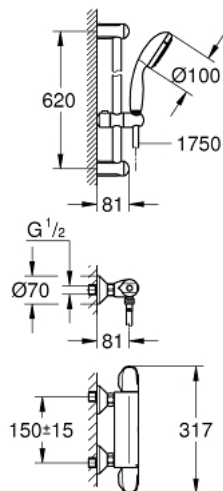

34 151 003 GROHTHERM 1000 SAFETY SHOWER MIXER 1/2" WITH SHOWER SET

PRODUCT DESCRIPTION

- Colour: chrome
- consisting of:
 - Grohtherm 1000 NEW safety mixer shower mixer 1/2"
 - (34 143 003)
 - Tempesta shower set II, 600 mm (27 598 000)

34 151 003 GROHTHERM 1000 SAFETY SHOWER MIXER 1/2" WITH SHOWER SET

SPARE PARTS

- 1: Shut-off handle (Spare part-nr. 47972000)
- 1.1: Cover cap (Spare part-nr. 4797400M)
- 2: Ceramic headpart, 1/2" (Spare part-nr. 45346000)
- 2.1: O-ring Ø18,2 x Ø1,7 (Spare part-nr. 0392400M)
- 3: Temperature control handle (Spare part-nr. 47973000)
- 3.1: Cover cap (Spare part-nr. 4797400M)
- 4: Fitting ring (Spare part-nr. 47743000)
- 5: Thermostatic compact cartridge 1/2" (Spare part-nr. 47439000)
- 6: Race (Spare part-nr. 47975000)
- 7: Non-return valve (Spare part-nr. 08565000)
- 8: Non-return valve (Spare part-nr. 47189000)
- 8.1: Dirt strainer (Spare part-nr. 0726400M)
- 8.2: Non-return valve (Spare part-nr. 08565000)
- 8.3: O-ring ø17 x ø2 (Spare part-nr. 0305500M)
- 9: S-union (Spare part-nr. 12075000)
- 9.1: Seal (Spare part-nr. 0138600M)
- 9.2: Escutcheon (Spare part-nr. 0221000M)
- 10: Glider (Spare part-nr. 48099000)
- 11: Shower bar holder (Spare part-nr. 48098000)
- 12: Dirt strainer (Spare part-nr. 0700200M)
- 13: Extension 3/4", 20 mm (Spare part-nr. 0713000M)*
- 14: Special spanner (Spare part-nr. 19377000)*
- 15: Socket Spanner (Spare part-nr. 19332000)*
- 16: GROHE TurboStat cartridge 1/2" (Spare part-nr. 47175000)*