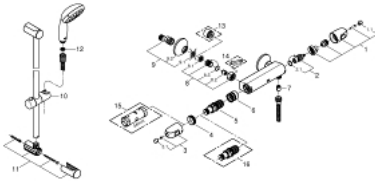

34 151 003 GROHTHERM 1000 SAFETY SHOWER MIXER 1/2" WITH SHOWER SET

PRODUCT DESCRIPTION

- Colour: chrome
- consisting of:
 - Grohtherm 1000 NEW safety mixer shower mixer 1/2"
 - (34 143 003)
 - Tempesta shower set II, 600 mm (27 598 000)

34 151 003 GROHTHERM 1000 SAFETY SHOWER MIXER 1/2" WITH SHOWER SET

SPARE PARTS

- 1: Shut-off handle (Spare part-nr. 47972000)
- 1.1: Cover cap (Spare part-nr. 4797400M)
- 2: Ceramic headpart, 1/2" (Spare part-nr. 45346000)
- 2.1: O-ring Ø18,2 x Ø1,7 (Spare part-nr. 0392400M)
- 3: Temperature control handle (Spare part-nr. 47973000)
- 3.1: Cover cap (Spare part-nr. 4797400M)
- 4: Fitting ring (Spare part-nr. 47743000)
- 5: Thermostatic compact cartridge 1/2" (Spare part-nr. 47439000)
- 6: Race (Spare part-nr. 47975000)
- 7: Non-return valve (Spare part-nr. 08565000)
- 8: Non-return valve (Spare part-nr. 47189000)
- 8.1: Dirt strainer (Spare part-nr. 0726400M)
- 8.2: Non-return valve (Spare part-nr. 08565000)
- 8.3: O-ring ø17 x ø2 (Spare part-nr. 0305500M)
- 9: S-union (Spare part-nr. 12075000)
- 9.1: Seal (Spare part-nr. 0138600M)
- 9.2: Escutcheon (Spare part-nr. 0221000M)
- 10: Glider (Spare part-nr. 48099000)
- 11: Shower bar holder (Spare part-nr. 48098000)
- 12: Dirt strainer (Spare part-nr. 0700200M)
- 13: Extension 3/4", 20 mm (Spare part-nr. 0713000M)*
- 14: Special spanner (Spare part-nr. 19377000)*
- 15: Socket Spanner (Spare part-nr. 19332000)*
- 16: GROHE TurboStat cartridge 1/2" (Spare part-nr. 47175000)*