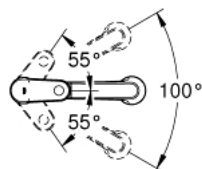

## 33 933 002 EUROPLUS SINGLE-LEVER SINK MIXER 1/2"

### PRODUCT DESCRIPTION

- Colour: chrome
- medium spout
- single hole installation
- GROHE LongLife finish
- GROHE SilkMove 35 mm ceramic cartridge
- Pull-Out spray for greater flexibility
- Easy Docking Function guarantees easy retraction and smooth docking back to the starting position
- Dual Spray - switch between mousseur and SpeedClean shower jet using diverter
- automatic return to mousseur
- adjustable flow rate limiter
- swivel cast spout
- swivel area 100°
- protected against backflow
- flexible connection hoses
- rapid installation system
- minimum pressure 1.0 bar