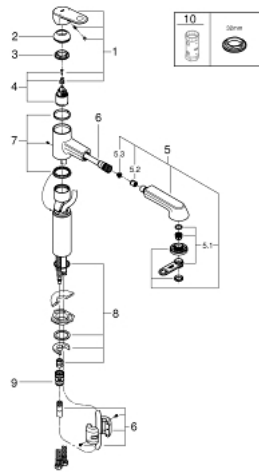

## 33 933 002 EUROPLUS SINGLE-LEVER SINK MIXER 1/2"

### PRODUCT DESCRIPTION

- Colour: chrome
- medium spout
- single hole installation
- GROHE LongLife finish
- GROHE SilkMove 35 mm ceramic cartridge
- Pull-Out spray for greater flexibility
- Easy Docking Function guarantees easy retraction and smooth docking back to the starting position
- Dual Spray - switch between mousseur and SpeedClean shower jet using diverter
- automatic return to mousseur
- adjustable flow rate limiter
- swivel cast spout
- swivel area 100°
- protected against backflow
- flexible connection hoses
- rapid installation system
- minimum pressure 1.0 bar

### SPARE PARTS

- 1: Lever (Spare part-nr. 46651000)
  - 2: Cap (Spare part-nr. 46570000)
  - 3: Screw coupling (Spare part-nr. 46460000)
  - 4: Cartridge (Spare part-nr. 46374000)
  - 5: Pull-Out spray (Spare part-nr. 46710000)
  - 5.1: Mousseur (Spare part-nr. 46711000)
  - 5.2: Non-return valve (Spare part-nr. 08565000)
  - 5.3: Dirt strainer (Spare part-nr. 0676800M)
  - 6: Hose for sink mixer with pull-out dual spray or mousseur (Spare part-nr. 482 93000)
  - 7: Seal kit (Spare part-nr. 46429K00)
  - 8: Shank mounting kit (Spare part-nr. 46346000)
  - 9: Quick coupling (Spare part-nr. 46338000)
  - 10: Socket Spanner (Spare part-nr. 19332000)\*
- \* Optional accessories