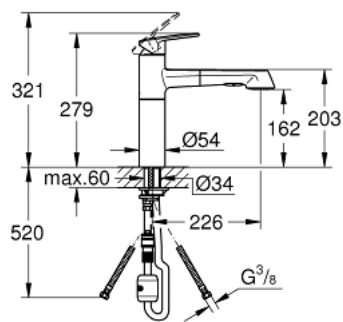

## 33 933 002 EUROPLUS SINGLE-LEVER SINK MIXER 1/2"

### PRODUCT DESCRIPTION

- Colour: chrome
- medium spout
- single hole installation
- GROHE LongLife finish
- GROHE SilkMove 35 mm ceramic cartridge
- Pull-Out spray for greater flexibility
- Easy Docking Function guarantees easy retraction and smooth docking back to the starting position
- Dual Spray - switch between mousseur and SpeedClean shower jet using diverter
- automatic return to mousseur
- adjustable flow rate limiter
- swivel cast spout
- swivel area 100°
- protected against backflow
- flexible connection hoses
- rapid installation system
- minimum pressure 1.0 bar

### SPARE PARTS

- 1: Lever (Spare part-nr. 46651000)
  - 2: Cap (Spare part-nr. 46570000)
  - 3: Screw coupling (Spare part-nr. 46460000)
  - 4: Cartridge (Spare part-nr. 46374000)
  - 5: Pull-Out spray (Spare part-nr. 46710000)
  - 5.1: Mousseur (Spare part-nr. 46711000)
  - 5.2: Non-return valve (Spare part-nr. 08565000)
  - 5.3: Dirt strainer (Spare part-nr. 0676800M)
  - 6: Hose for sink mixer with pull-out dual spray or mousseur (Spare part-nr. 482 93000)
  - 7: Seal kit (Spare part-nr. 46429K00)
  - 8: Shank mounting kit (Spare part-nr. 46346000)
  - 9: Quick coupling (Spare part-nr. 46338000)
  - 10: Socket Spanner (Spare part-nr. 19332000)\*
- \* Optional accessories