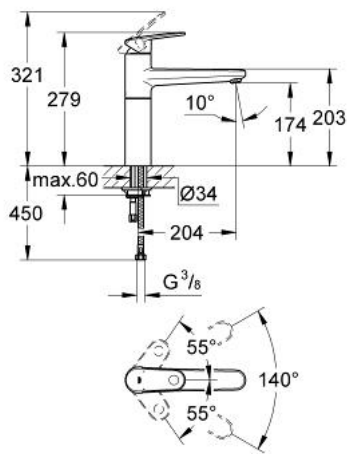

33 930 002 **EUROPLUS SINGLE-LEVER SINK MIXER 1/2"**

PRODUCT DESCRIPTION

- Colour: chrome
- medium spout
- single hole installation
- GROHE LongLife finish
- GROHE SilkMove 35 mm ceramic cartridge
- SpeedClean mousseur
- adjustable flow rate limiter
- swivel cast spout
- swivel area 140°
- flexible connection hoses
- rapid installation system

33 930 002 EUROPLUS SINGLE-LEVER SINK MIXER 1/2"

SPARE PARTS

- 1: Lever (Spare part-nr. 46651000)
- 2: Cartridge (Spare part-nr. 46374000)
- 3: Mousseur (Spare part-nr. 13929000)
- 4: Seal kit (Spare part-nr. 46429K00)
- 5: Shank mounting kit (Spare part-nr. 46249000)
- 6: Mounting wrench (Spare part-nr. 19017000)