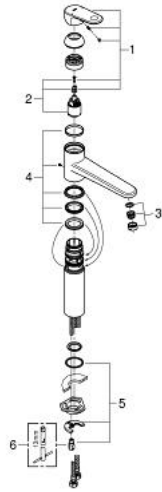

33 930 002 **EUROPLUS SINGLE-LEVER SINK MIXER 1/2"**

PRODUCT DESCRIPTION

- Colour: chrome
- medium spout
- single hole installation
- GROHE LongLife finish
- GROHE SilkMove 35 mm ceramic cartridge
- SpeedClean mousseur
- adjustable flow rate limiter
- swivel cast spout
- swivel area 140°
- flexible connection hoses
- rapid installation system

33 930 002 EUROPLUS SINGLE-LEVER SINK MIXER 1/2"

SPARE PARTS

- 1: Lever (Spare part-nr. 46651000)
- 2: Cartridge (Spare part-nr. 46374000)
- 3: Mousseur (Spare part-nr. 13929000)
- 4: Seal kit (Spare part-nr. 46429K00)
- 5: Shank mounting kit (Spare part-nr. 46249000)
- 6: Mounting wrench (Spare part-nr. 19017000)