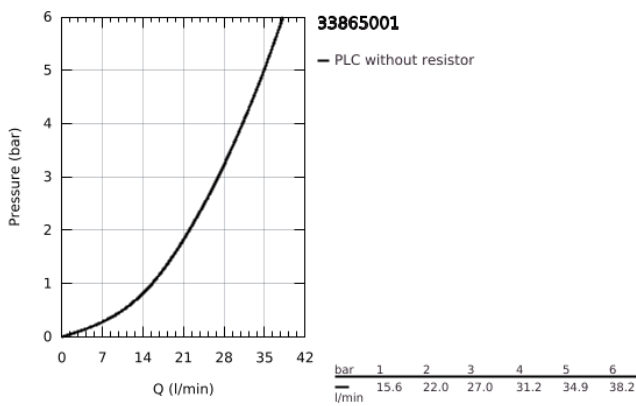

33 865 001 LINEARE SINGLE-LEVER SHOWER MIXER 1/2"

PRODUCT DESCRIPTION

- Colour: chrome
- wall mounted
- metal lever
- GROHE SilkMove 35 mm ceramic cartridge
- with temperature limiter
- GROHE LongLife finish
- 1/2" shower outlet
- integrated non-return valve
- covered S-unions
- protected against backflow
- minimum pressure 1.0 bar

33 865 001 LINEARE SINGLE-LEVER SHOWER MIXER 1/2"

SPARE PARTS

- 1: Lever (Spare part-nr. 46987000)
- 2: Cartridge (Spare part-nr. 46374000)
- 3: Non-return valve (Spare part-nr. 08565000)
- 4: Screw connection 1/2" (Spare part-nr. 45044000)
- 5: S-union (Spare part-nr. 12693000)
- 6: Extension set 1/2", 30 mm (Spare part-nr. 46238000)*
- 7: Socket Spanner (Spare part-nr. 19332000)*
- 8: Special spanner (Spare part-nr. 19377000)*