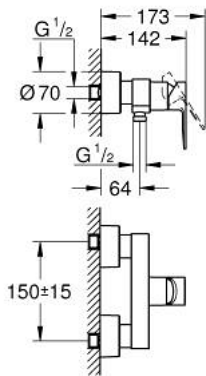

33 865 001 LINEARE SINGLE-LEVER SHOWER MIXER 1/2"

PRODUCT DESCRIPTION

- Colour: chrome
- wall mounted
- metal lever
- GROHE SilkMove 35 mm ceramic cartridge
- with temperature limiter
- GROHE LongLife finish
- 1/2" shower outlet
- integrated non-return valve
- covered S-unions
- protected against backflow
- minimum pressure 1.0 bar

33 865 001 LINEARE SINGLE-LEVER SHOWER MIXER 1/2"

SPARE PARTS

- 1: Lever (Spare part-nr. 46987000)
- 2: Cartridge (Spare part-nr. 46374000)
- 3: Non-return valve (Spare part-nr. 08565000)
- 4: Screw connection 1/2" (Spare part-nr. 45044000)
- 5: S-union (Spare part-nr. 12693000)
- 6: Extension set 1/2", 30 mm (Spare part-nr. 46238000)*
- 7: Socket Spanner (Spare part-nr. 19332000)*
- 8: Special spanner (Spare part-nr. 19377000)*