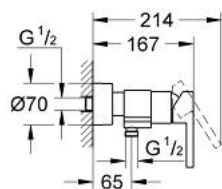

33 865 000 LINEARE SINGLE-LEVER SHOWER MIXER 1/2"

PRODUCT DESCRIPTION

- Colour: chrome
- wall mounted
- GROHE SilkMove 46 mm ceramic cartridge
- GROHE LongLife finish
- adjustable flow rate limiter
- shower bottom outlet with integrated non return-valve
- covered S-unions
- protected against backflow
- optional temperature limiter ref. no. 46 505
- without shower set

33 865 000 LINEARE SINGLE-LEVER SHOWER MIXER 1/2"

SPARE PARTS

- 1: Lever (Spare part-nr. 46583000)
- 2: Cap (Spare part-nr. 46584000)
- 3: Cartridge (Spare part-nr. 46048000)
- 4: Screw connection 1/2" (Spare part-nr. 45044000)
- 5: S-union (Spare part-nr. 12693000)
- 6: Non-return valve (Spare part-nr. 08565000)
- 7: Temperature limiter (Spare part-nr. 46375000)*
- 8: Extension set 1/2", 30 mm (Spare part-nr. 46238000)*