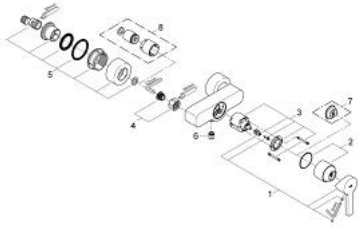

33 865 000 LINEARE SINGLE-LEVER SHOWER MIXER 1/2"

PRODUCT DESCRIPTION

- Colour: chrome
- wall mounted
- GROHE SilkMove 46 mm ceramic cartridge
- GROHE LongLife finish
- adjustable flow rate limiter
- shower bottom outlet with integrated non return-valve
- covered S-unions
- protected against backflow
- optional temperature limiter ref. no. 46 505
- without shower set

33 865 000 LINEARE SINGLE-LEVER SHOWER MIXER 1/2"

SPARE PARTS

- 1: Lever (Spare part-nr. 46583000)
- 2: Cap (Spare part-nr. 46584000)
- 3: Cartridge (Spare part-nr. 46048000)
- 4: Screw connection 1/2" (Spare part-nr. 45044000)
- 5: S-union (Spare part-nr. 12693000)
- 6: Non-return valve (Spare part-nr. 08565000)
- 7: Temperature limiter (Spare part-nr. 46375000)*
- 8: Extension set 1/2", 30 mm (Spare part-nr. 46238000)*