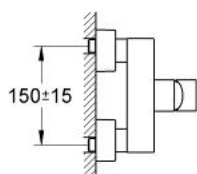

33 865 000 LINEARE SINGLE-LEVER SHOWER MIXER 1/2"

PRODUCT DESCRIPTION

- Colour: chrome
- wall mounted
- GROHE SilkMove 46 mm ceramic cartridge
- GROHE LongLife finish
- adjustable flow rate limiter
- shower bottom outlet with integrated non return-valve
- covered S-unions
- protected against backflow
- optional temperature limiter ref. no. 46 505
- without shower set

33 865 000 LINEARE SINGLE-LEVER SHOWER MIXER 1/2"

SPARE PARTS

- 1: Lever (Spare part-nr. 46583000)
- 2: Cap (Spare part-nr. 46584000)
- 3: Cartridge (Spare part-nr. 46048000)
- 4: Screw connection 1/2" (Spare part-nr. 45044000)
- 5: S-union (Spare part-nr. 12693000)
- 6: Non-return valve (Spare part-nr. 08565000)
- 7: Temperature limiter (Spare part-nr. 46375000)*
- 8: Extension set 1/2", 30 mm (Spare part-nr. 46238000)*