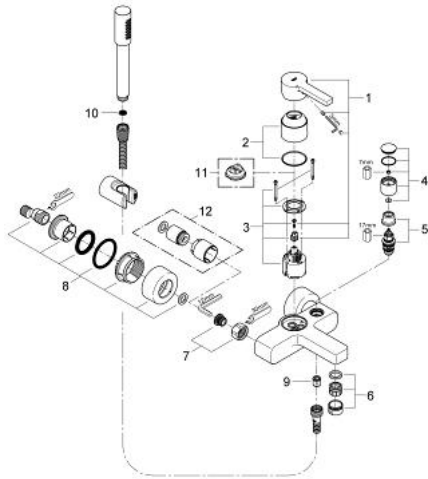

33 850 000 LINEARE SINGLE-LEVER BATH MIXER 1/2"

PRODUCT DESCRIPTION

- Colour: chrome
- wall mounted
- GROHE SilkMove 46 mm ceramic cartridge
- GROHE LongLife finish
- adjustable flow rate limiter
- automatic diverter: bath/shower
- mousseur
- integrated non-return valve in shower outlet
- covered S-unions
- protected against backflow
- optional temperature limiter ref. no. 46 505
- with shower set
- consisting of:
 - handshower (28 034)
 - wall shower holder (28 622)
 - shower hose 1500 mm (28 151)

33 850 000 LINEARE SINGLE-LEVER BATH MIXER 1/2"

SPARE PARTS

- 1: Lever (Spare part-nr. 46583000)
- 2: Cap (Spare part-nr. 46584000)
- 3: Cartridge (Spare part-nr. 46048000)
- 4: Diverter knob (Spare part-nr. 46585000)
- 5: Diverter (Spare part-nr. 08915000)
- 6: Mousseur (Spare part-nr. 13927000)
- 7: Screw connection 1/2" (Spare part-nr. 45044000)
- 8: S-union (Spare part-nr. 12693000)
- 9: Non-return valve (Spare part-nr. 08565000)
- 10: Dirt strainer (Spare part-nr. 0700200M)
- 11: Temperature limiter (Spare part-nr. 46375000)*
- 12: Extension set 1/2", 30 mm (Spare part-nr. 46238000)*