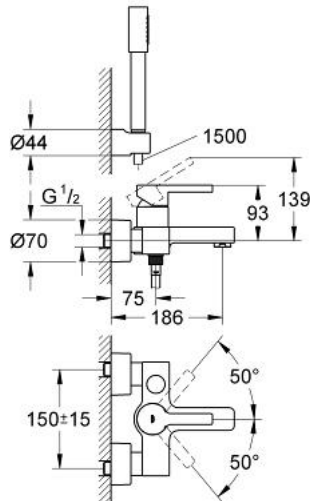

33 850 000 LINEARE SINGLE-LEVER BATH MIXER 1/2"

PRODUCT DESCRIPTION

- Colour: chrome
- wall mounted
- GROHE SilkMove 46 mm ceramic cartridge
- GROHE LongLife finish
- adjustable flow rate limiter
- automatic diverter: bath/shower
- mousseur
- integrated non-return valve in shower outlet
- covered S-unions
- protected against backflow
- optional temperature limiter ref. no. 46 505
- with shower set
- consisting of:
 - handshower (28 034)
 - wall shower holder (28 622)
 - shower hose 1500 mm (28 151)

33 850 000 LINEARE SINGLE-LEVER BATH MIXER 1/2"

SPARE PARTS

- 1: Lever (Spare part-nr. 46583000)
- 2: Cap (Spare part-nr. 46584000)
- 3: Cartridge (Spare part-nr. 46048000)
- 4: Diverter knob (Spare part-nr. 46585000)
- 5: Diverter (Spare part-nr. 08915000)
- 6: Mousseur (Spare part-nr. 13927000)
- 7: Screw connection 1/2" (Spare part-nr. 45044000)
- 8: S-union (Spare part-nr. 12693000)
- 9: Non-return valve (Spare part-nr. 08565000)
- 10: Dirt strainer (Spare part-nr. 0700200M)
- 11: Temperature limiter (Spare part-nr. 46375000)*
- 12: Extension set 1/2", 30 mm (Spare part-nr. 46238000)*