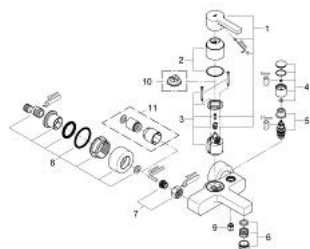

33 849 000 LINEARE SINGLE-LEVER BATH MIXER 1/2"

PRODUCT DESCRIPTION

- Colour: chrome
- wall mounted
- GROHE SilkMove 46 mm ceramic cartridge
- GROHE LongLife finish
- adjustable flow rate limiter
- automatic diverter: bath/shower
- mousseur
- integrated non-return valve in shower outlet
- covered S-unions
- protected against backflow
- optional temperature limiter ref. no. 46 505
- without shower set

33 849 000 LINEARE SINGLE-LEVER BATH MIXER 1/2"

SPARE PARTS

- 1: Lever (Spare part-nr. 46583000)
- 2: Cap (Spare part-nr. 46584000)
- 3: Cartridge (Spare part-nr. 46048000)
- 4: Diverter knob (Spare part-nr. 46585000)
- 5: Diverter (Spare part-nr. 08915000)
- 6: Mousseur (Spare part-nr. 13927000)
- 7: Screw connection 1/2" (Spare part-nr. 45044000)
- 8: S-union (Spare part-nr. 12693000)
- 9: Non-return valve (Spare part-nr. 08565000)
- 10: Temperature limiter (Spare part-nr. 46375000)*
- 11: Extension set 1/2", 30 mm (Spare part-nr. 46238000)*