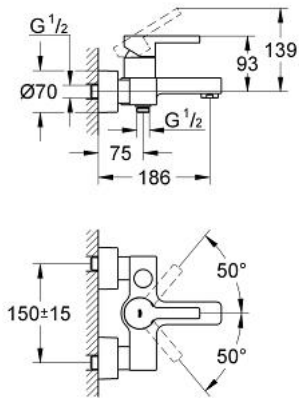

33 849 000 LINEARE SINGLE-LEVER BATH MIXER 1/2"

PRODUCT DESCRIPTION

- Colour: chrome
- wall mounted
- GROHE SilkMove 46 mm ceramic cartridge
- GROHE LongLife finish
- adjustable flow rate limiter
- automatic diverter: bath/shower
- mousseur
- integrated non-return valve in shower outlet
- covered S-unions
- protected against backflow
- optional temperature limiter ref. no. 46 505
- without shower set

33 849 000 LINEARE SINGLE-LEVER BATH MIXER 1/2"

SPARE PARTS

- 1: Lever (Spare part-nr. 46583000)
- 2: Cap (Spare part-nr. 46584000)
- 3: Cartridge (Spare part-nr. 46048000)
- 4: Diverter knob (Spare part-nr. 46585000)
- 5: Diverter (Spare part-nr. 08915000)
- 6: Mousseur (Spare part-nr. 13927000)
- 7: Screw connection 1/2" (Spare part-nr. 45044000)
- 8: S-union (Spare part-nr. 12693000)
- 9: Non-return valve (Spare part-nr. 08565000)
- 10: Temperature limiter (Spare part-nr. 46375000)*
- 11: Extension set 1/2", 30 mm (Spare part-nr. 46238000)*