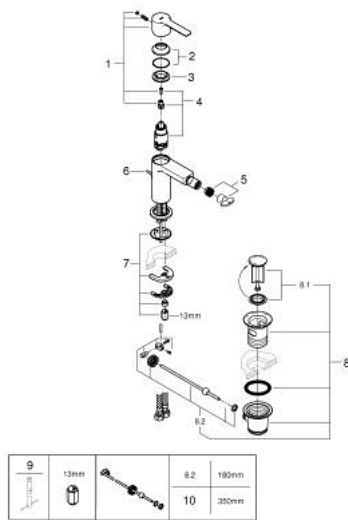

33 848 243 1 **LINEARE SINGLE-LEVER BIDET MIXER 1/2"**
S-SIZE

PRODUCT DESCRIPTION

- Colour: matte black
- GROHE SilkMove 28 mm ceramic cartridge
- with temperature limiter
- GROHE EcoJoy - less water, perfect flow
- maximum flow rate (at 3 bar): 5 l/min
- GROHE Quickfix Plus installation system
- ball-joint mousseur
- pop-up waste set 1 1/4"
- flexible connection hoses

33 848 243 1 **LINEARE SINGLE-LEVER BIDET MIXER 1/2"**
S-SIZE

SPARE PARTS

- 1: lever (Spare part-nr. 469802430)
- 2: Cap (Spare part-nr. 465812430)
- 3: Fitting ring (Spare part-nr. 07419000)
- 4: Cartridge (Spare part-nr. 46580000)
- 5: Mousseur (Spare part-nr. 13998000)
- 6: lift rod (Spare part-nr. 467392430)
- 7: Shank mounting kit (Spare part-nr. 46645000)
- 8: Waste set 1 1/4" (Spare part-nr. 289102430)
- 8.1: Plug (Spare part-nr. 071822430)
- 8.2: Eccentric rod (Spare part-nr. 07052000)
- 9: Mounting wrench (Spare part-nr. 19017000)*
- 10: Eccentric rod (Spare part-nr. 07341000)*