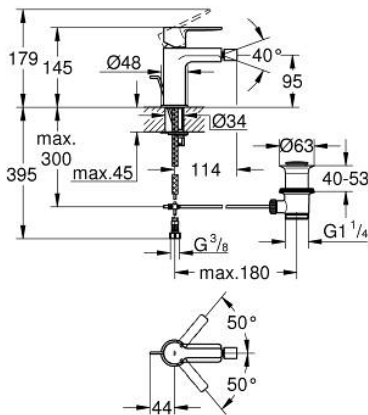

33 848 243 1 **LINEARE SINGLE-LEVER BIDET MIXER 1/2"**
S-SIZE

PRODUCT DESCRIPTION

- Colour: matte black
- GROHE SilkMove 28 mm ceramic cartridge
- with temperature limiter
- GROHE EcoJoy - less water, perfect flow
- maximum flow rate (at 3 bar): 5 l/min
- GROHE Quickfix Plus installation system
- ball-joint mousseur
- pop-up waste set 1 1/4"
- flexible connection hoses

33 848 243 1 **LINEARE SINGLE-LEVER BIDET MIXER 1/2"**
S-SIZE

SPARE PARTS

- 1: lever (Spare part-nr. 469802430)
- 2: Cap (Spare part-nr. 465812430)
- 3: Fitting ring (Spare part-nr. 07419000)
- 4: Cartridge (Spare part-nr. 46580000)
- 5: Mousseur (Spare part-nr. 13998000)
- 6: lift rod (Spare part-nr. 467392430)
- 7: Shank mounting kit (Spare part-nr. 46645000)
- 8: Waste set 1 1/4" (Spare part-nr. 289102430)
- 8.1: Plug (Spare part-nr. 071822430)
- 8.2: Eccentric rod (Spare part-nr. 07052000)
- 9: Mounting wrench (Spare part-nr. 19017000)*
- 10: Eccentric rod (Spare part-nr. 07341000)*