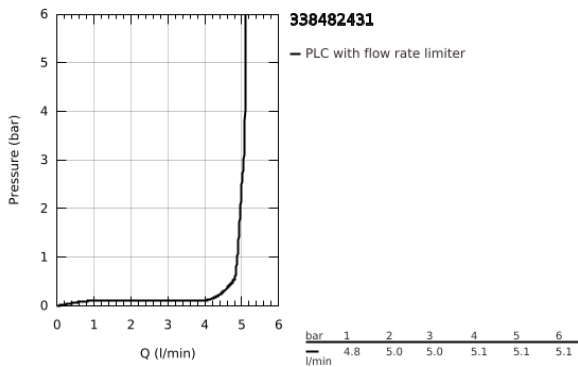

33 848 243 1 **LINEARE SINGLE-LEVER BIDET MIXER 1/2"**
S-SIZE

PRODUCT DESCRIPTION

- Colour: matte black
- GROHE SilkMove 28 mm ceramic cartridge
- with temperature limiter
- GROHE EcoJoy - less water, perfect flow
- maximum flow rate (at 3 bar): 5 l/min
- GROHE Quickfix Plus installation system
- ball-joint mousseur
- pop-up waste set 1 1/4"
- flexible connection hoses

33 848 243 1 **LINEARE SINGLE-LEVER BIDET MIXER 1/2"**
S-SIZE

SPARE PARTS

- 1: lever (Spare part-nr. 469802430)
- 2: Cap (Spare part-nr. 465812430)
- 3: Fitting ring (Spare part-nr. 07419000)
- 4: Cartridge (Spare part-nr. 46580000)
- 5: Mousseur (Spare part-nr. 13998000)
- 6: lift rod (Spare part-nr. 467392430)
- 7: Shank mounting kit (Spare part-nr. 46645000)
- 8: Waste set 1 1/4" (Spare part-nr. 289102430)
- 8.1: Plug (Spare part-nr. 071822430)
- 8.2: Eccentric rod (Spare part-nr. 07052000)
- 9: Mounting wrench (Spare part-nr. 19017000)*
- 10: Eccentric rod (Spare part-nr. 07341000)*