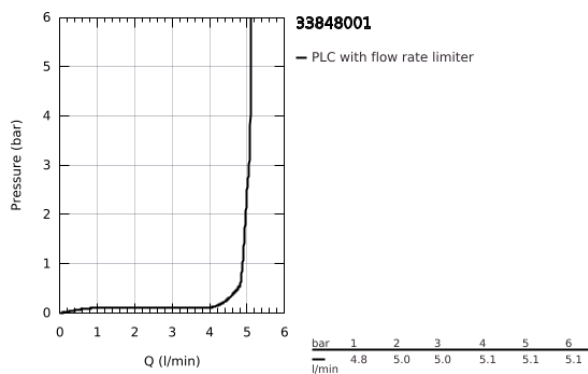

33 848 001 LINEARE SINGLE-LEVER BIDET MIXER 1/2"
S-SIZE

PRODUCT DESCRIPTION

- Colour: chrome
- single hole installation
- metal lever
- GROHE SilkMove 28 mm ceramic cartridge
- with temperature limiter
- GROHE LongLife finish
- GROHE EcoJoy - less water, perfect flow
- maximum flow rate (at 3 bar): 5 l/min
- GROHE Quickfix Plus installation system
- ball-joint mousseur
- pop-up waste set 1 1/4"
- flexible connection hoses
- minimum pressure 1.0 bar

33 848 001 LINEARE SINGLE-LEVER BIDET MIXER 1/2" S-SIZE

SPARE PARTS

- 1: Lever (Spare part-nr. 46980000)
- 2: Cap (Spare part-nr. 46581000)
- 3: Fitting ring (Spare part-nr. 07419000)
- 4: Cartridge (Spare part-nr. 46580000)
- 5: Mousseur (Spare part-nr. 13998000)
- 6: Pop-up rod (Spare part-nr. 46739000)
- 7: Shank mounting kit (Spare part-nr. 46645000)
- 8: Waste set 1 1/4" (Spare part-nr. 28910000)
- 8.1: Plug (Spare part-nr. 07182000)
- 8.2: Eccentric rod (Spare part-nr. 07052000)
- 9: Mounting wrench (Spare part-nr. 19017000)*
- 10: Eccentric rod (Spare part-nr. 07341000)*