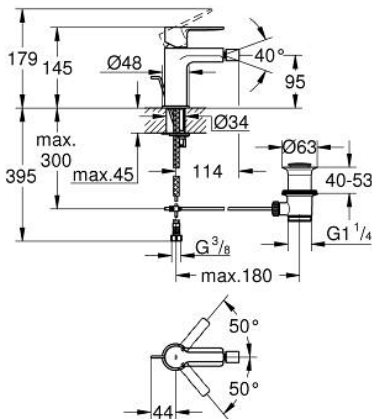

33 848 001 LINEARE SINGLE-LEVER BIDET MIXER 1/2"
S-SIZE

PRODUCT DESCRIPTION

- Colour: chrome
- single hole installation
- metal lever
- GROHE SilkMove 28 mm ceramic cartridge
- with temperature limiter
- GROHE LongLife finish
- GROHE EcoJoy - less water, perfect flow
- maximum flow rate (at 3 bar): 5 l/min
- GROHE Quickfix Plus installation system
- ball-joint mousseur
- pop-up waste set 1 1/4"
- flexible connection hoses
- minimum pressure 1.0 bar

33 848 001 LINEARE SINGLE-LEVER BIDET MIXER 1/2" S-SIZE

SPARE PARTS

- 1: Lever (Spare part-nr. 46980000)
- 2: Cap (Spare part-nr. 46581000)
- 3: Fitting ring (Spare part-nr. 07419000)
- 4: Cartridge (Spare part-nr. 46580000)
- 5: Mousseur (Spare part-nr. 13998000)
- 6: Pop-up rod (Spare part-nr. 46739000)
- 7: Shank mounting kit (Spare part-nr. 46645000)
- 8: Waste set 1 1/4" (Spare part-nr. 28910000)
- 8.1: Plug (Spare part-nr. 07182000)
- 8.2: Eccentric rod (Spare part-nr. 07052000)
- 9: Mounting wrench (Spare part-nr. 19017000)*
- 10: Eccentric rod (Spare part-nr. 07341000)*