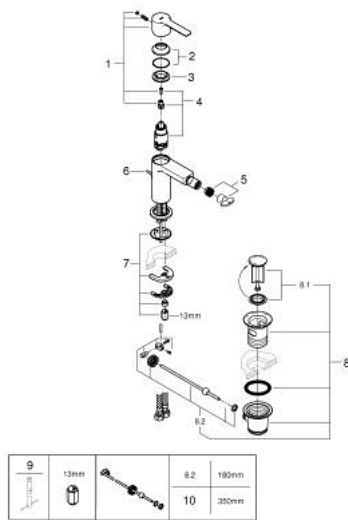

33 848 001 LINEARE SINGLE-LEVER BIDET MIXER 1/2"
S-SIZE

PRODUCT DESCRIPTION

- Colour: chrome
- single hole installation
- metal lever
- GROHE SilkMove 28 mm ceramic cartridge
- with temperature limiter
- GROHE LongLife finish
- GROHE EcoJoy - less water, perfect flow
- maximum flow rate (at 3 bar): 5 l/min
- GROHE Quickfix Plus installation system
- ball-joint mousseur
- pop-up waste set 1 1/4"
- flexible connection hoses
- minimum pressure 1.0 bar

33 848 001 LINEARE SINGLE-LEVER BIDET MIXER 1/2" S-SIZE

SPARE PARTS

- 1: Lever (Spare part-nr. 46980000)
- 2: Cap (Spare part-nr. 46581000)
- 3: Fitting ring (Spare part-nr. 07419000)
- 4: Cartridge (Spare part-nr. 46580000)
- 5: Mousseur (Spare part-nr. 13998000)
- 6: Pop-up rod (Spare part-nr. 46739000)
- 7: Shank mounting kit (Spare part-nr. 46645000)
- 8: Waste set 1 1/4" (Spare part-nr. 28910000)
- 8.1: Plug (Spare part-nr. 07182000)
- 8.2: Eccentric rod (Spare part-nr. 07052000)
- 9: Mounting wrench (Spare part-nr. 19017000)*
- 10: Eccentric rod (Spare part-nr. 07341000)*