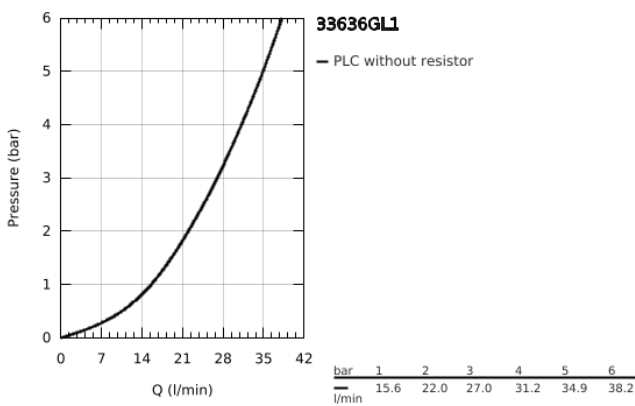

### 33 636 GL1 ESSENCE SINGLE-LEVER SHOWER MIXER 1/2"

**PRODUCT DESCRIPTION**

- Colour: cool sunrise
- wall mounted
- metal lever
- GROHE SilkMove 35 mm ceramic cartridge
- with temperature limiter
- GROHE LongLife finish
- 1/2" shower outlet
- integrated non-return valve
- S-unions
- protected against backflow
- minimum pressure 1.0 bar

## 33 636 GL1 ESSENCE SINGLE-LEVER SHOWER MIXER 1/2"