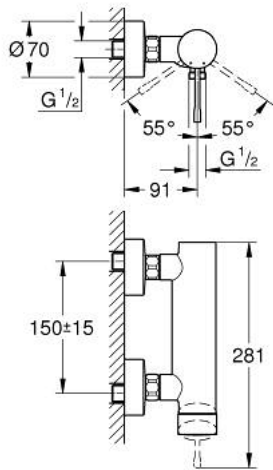

### 33 636 GL1 ESSENCE SINGLE-LEVER SHOWER MIXER 1/2"

**PRODUCT DESCRIPTION**

- Colour: cool sunrise
- wall mounted
- metal lever
- GROHE SilkMove 35 mm ceramic cartridge
- with temperature limiter
- GROHE LongLife finish
- 1/2" shower outlet
- integrated non-return valve
- S-unions
- protected against backflow
- minimum pressure 1.0 bar

## 33 636 GL1 ESSENCE SINGLE-LEVER SHOWER MIXER 1/2"

### SPARE PARTS

- 1: Lever (Spare part-nr. 46916GL0)
- 2: Screw coupling (Spare part-nr. 46460000)
- 3: Cartridge (Spare part-nr. 46374000)
- 4: Screw connection 1/2" (Spare part-nr. 45044000)
- 5: S-union (Spare part-nr. 12662GL0)
- 6: Non-return valve (Spare part-nr. 47886000)
- 7: Extension 3/4", 20 mm (Spare part-nr. 0713000M)\*
- 8: Special spanner (Spare part-nr. 19377000)\*