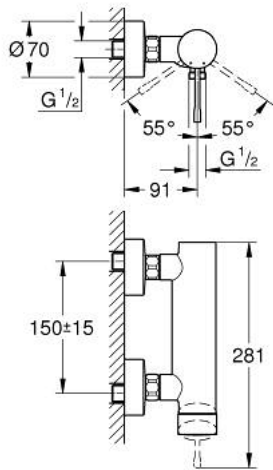

### 33 636 A01 ESSENCE SINGLE-LEVER SHOWER MIXER 1/2"

#### PRODUCT DESCRIPTION

- Colour: hard graphite
- wall mounted
- metal lever
- GROHE SilkMove 35 mm ceramic cartridge
- with temperature limiter
- GROHE LongLife finish
- 1/2" shower outlet
- integrated non-return valve
- S-unions
- protected against backflow
- minimum pressure 1.0 bar

## 33 636 A01 ESSENCE SINGLE-LEVER SHOWER MIXER 1/2"

### SPARE PARTS

- 1: Lever (Spare part-nr. 46916A00)
- 2: Screw coupling (Spare part-nr. 46460000)
- 3: Cartridge (Spare part-nr. 46374000)
- 4: Screw connection 1/2" (Spare part-nr. 45044000)
- 5: s-union (Spare part-nr. 12662A00)
- 6: Non-return valve (Spare part-nr. 47886000)
- 7: Extension 3/4", 20 mm (Spare part-nr. 0713000M)\*
- 8: Special spanner (Spare part-nr. 19377000)\*