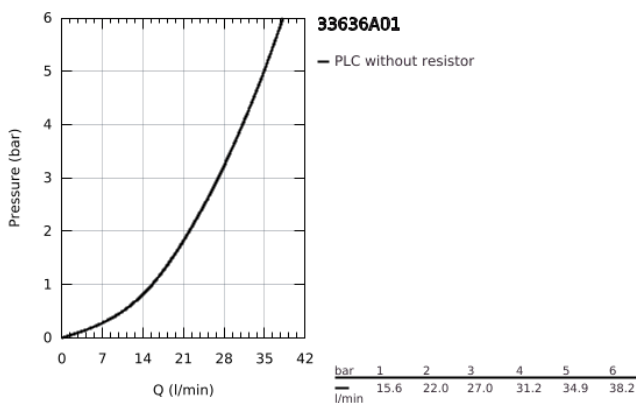

### 33 636 A01 ESSENCE SINGLE-LEVER SHOWER MIXER 1/2"

#### PRODUCT DESCRIPTION

- Colour: hard graphite
- wall mounted
- metal lever
- GROHE SilkMove 35 mm ceramic cartridge
- with temperature limiter
- GROHE LongLife finish
- 1/2" shower outlet
- integrated non-return valve
- S-unions
- protected against backflow
- minimum pressure 1.0 bar

## 33 636 A01 ESSENCE SINGLE-LEVER SHOWER MIXER 1/2"