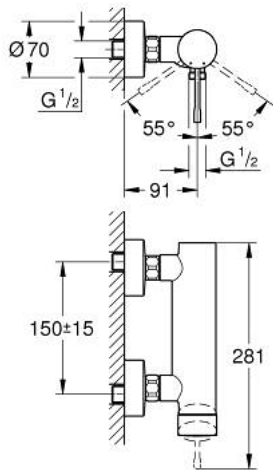

### 33 636 243 1 ESSENCE SINGLE-LEVER SHOWER MIXER 1/2"

#### PRODUCT DESCRIPTION

- Colour: matte black
- wall mounted
- GROHE SilkMove 35 mm ceramic cartridge
- with temperature limiter
- 1/2" shower outlet
- integrated non-return valve
- S-unions
- protected against backflow

33 636 243 1 **ESSENCE SINGLE-LEVER SHOWER MIXER 1/2"**

**SPARE PARTS**

- 1: Lever (Spare part-nr. 469162430)
- 2: Screw coupling (Spare part-nr. 46460000)
- 3: Cartridge (Spare part-nr. 46374000)
- 4: Screw connection 1/2" (Spare part-nr. 45044000)
- 5: S-union (Spare part-nr. 126622430)
- 6: Non-return valve (Spare part-nr. 47886000)
- 7: Extension 3/4", 20 mm (Spare part-nr. 0713000M)\*
- 8: Special spanner (Spare part-nr. 19377000)\*