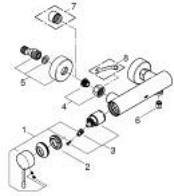

### 33 636 243 1 ESSENCE SINGLE-LEVER SHOWER MIXER 1/2"

#### PRODUCT DESCRIPTION

- Colour: matte black
- wall mounted
- GROHE SilkMove 35 mm ceramic cartridge
- with temperature limiter
- 1/2" shower outlet
- integrated non-return valve
- S-unions
- protected against backflow

33 636 243 1 **ESSENCE SINGLE-LEVER SHOWER MIXER 1/2"**

**SPARE PARTS**

- 1: Lever (Spare part-nr. 469162430)
- 2: Screw coupling (Spare part-nr. 46460000)
- 3: Cartridge (Spare part-nr. 46374000)
- 4: Screw connection 1/2" (Spare part-nr. 45044000)
- 5: S-union (Spare part-nr. 126622430)
- 6: Non-return valve (Spare part-nr. 47886000)
- 7: Extension 3/4", 20 mm (Spare part-nr. 0713000M)\*
- 8: Special spanner (Spare part-nr. 19377000)\*