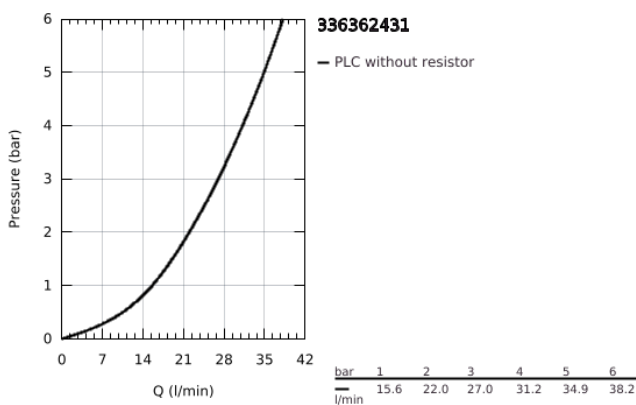

### 33 636 243 1 ESSENCE SINGLE-LEVER SHOWER MIXER 1/2"

#### PRODUCT DESCRIPTION

- Colour: matte black
- wall mounted
- GROHE SilkMove 35 mm ceramic cartridge
- with temperature limiter
- 1/2" shower outlet
- integrated non-return valve
- S-unions
- protected against backflow

33 636 243 1 **ESSENCE SINGLE-LEVER SHOWER MIXER 1/2"**

**SPARE PARTS**

- 1: Lever (Spare part-nr. 469162430)
- 2: Screw coupling (Spare part-nr. 46460000)
- 3: Cartridge (Spare part-nr. 46374000)
- 4: Screw connection 1/2" (Spare part-nr. 45044000)
- 5: S-union (Spare part-nr. 126622430)
- 6: Non-return valve (Spare part-nr. 47886000)
- 7: Extension 3/4", 20 mm (Spare part-nr. 0713000M)\*
- 8: Special spanner (Spare part-nr. 19377000)\*