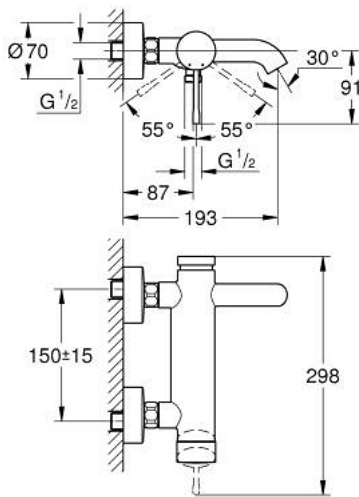

33 624 DA1 ESSENCE SINGLE-LEVER BATH MIXER 1/2"

PRODUCT DESCRIPTION

- Colour: warm sunset
- wall mounted
- metal lever
- GROHE SilkMove 35 mm ceramic cartridge
- with temperature limiter
- GROHE LongLife finish
- automatic diverter: bath/shower
- mousseur
- 1/2" shower outlet
- integrated non-return valve
- S-unions
- protected against backflow
- minimum pressure 1.0 bar