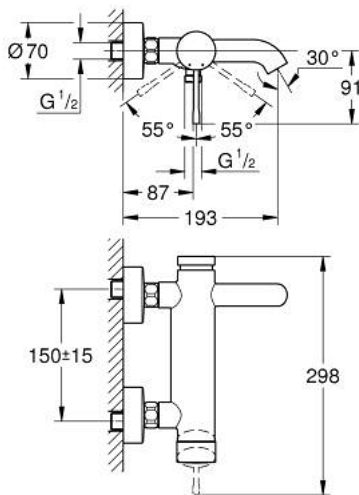

### 33 624 A01 ESSENCE SINGLE-LEVER BATH MIXER 1/2"

#### PRODUCT DESCRIPTION

- Colour: hard graphite
- wall mounted
- metal lever
- GROHE SilkMove 35 mm ceramic cartridge
- with temperature limiter
- GROHE LongLife finish
- automatic diverter: bath/shower
- mousseur
- 1/2" shower outlet
- integrated non-return valve
- S-unions
- protected against backflow
- minimum pressure 1.0 bar